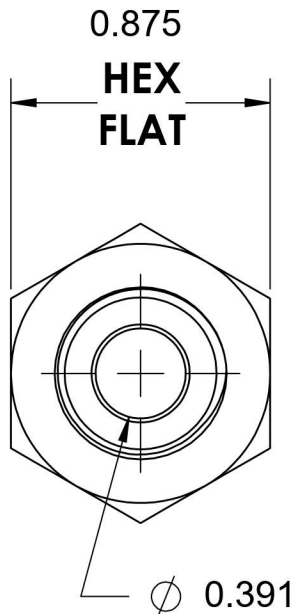

# 2405-08-06-SS

Stainless Steel, SAE J514 Flared Tube Female Connector, 1/2" Male JIC x 3/8" Female NPTF

3/4-16 UNF

3/8-18 NPTF

6701 Cochran Road  
Solon, Ohio 44139  
Phone: (440) 248-1880  
Toll Free: 1-888-331-1523