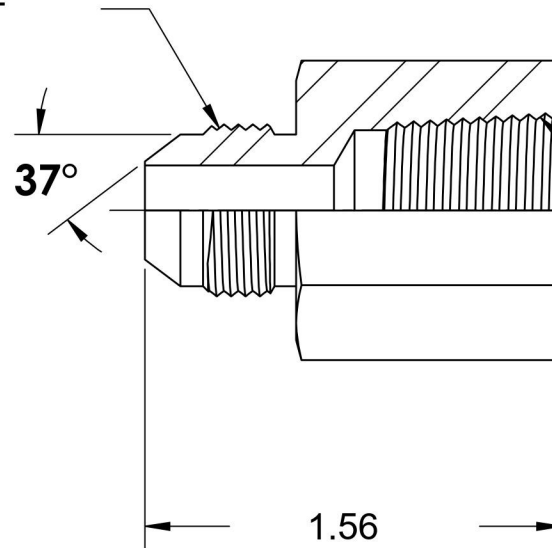

# 2405-08-06-SS

Stainless Steel, SAE J514 Flared Tube Female Connector, 1/2" Male JIC x 3/8" Female NPTF

3/4-16 UNF

3/8-18 NPTF

6701 Cochran Road  
Solon, Ohio 44139  
Phone: (440) 248-1880  
Toll Free: 1-888-331-1523

**Temperature Rating**

-425°F to 1200°F

**Material**

316/316L Stainless Steel

**Industry Standards**

SAE J514 , SAE J476

**Series**

2405-SS

**Pressure Rating**

6000 psi

**Finish**

Passivated

**Series Description**

SAE J514 Flared Tube  
Female Connector