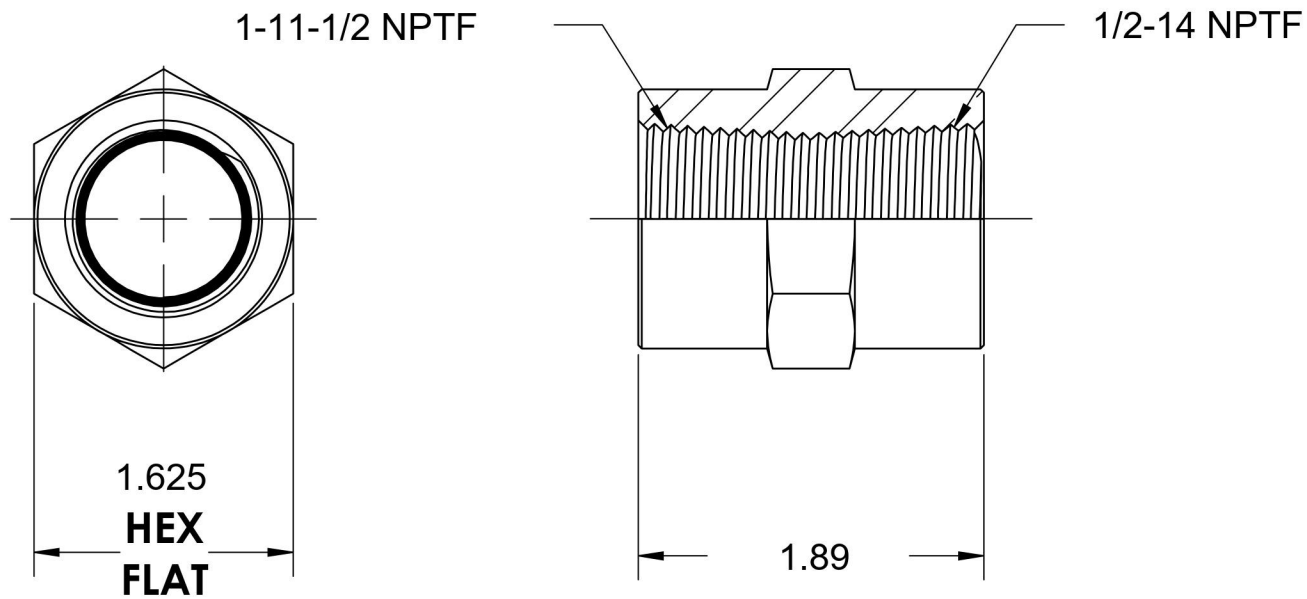

# 5000-16-08

Steel, SAE J514 Pipe Hex Coupling, 1" Female NPTF x 1/2" Female NPTF

6701 Cochran Road  
Solon, Ohio 44139  
Phone: (440) 248-1880  
Toll Free: 1-888-331-1523

**Temperature Rating**

-65°F to 500°F

**Pressure Rating**

3000 psi

**Material**

C1045/12L14 Steel

**Finish**

Trivalent Zinc

**Industry Standards**

SAE J514 , SAE J476  
ASTM B633

**Series**

5000

**Series Description**

SAE J514 Pipe Hex Coupling