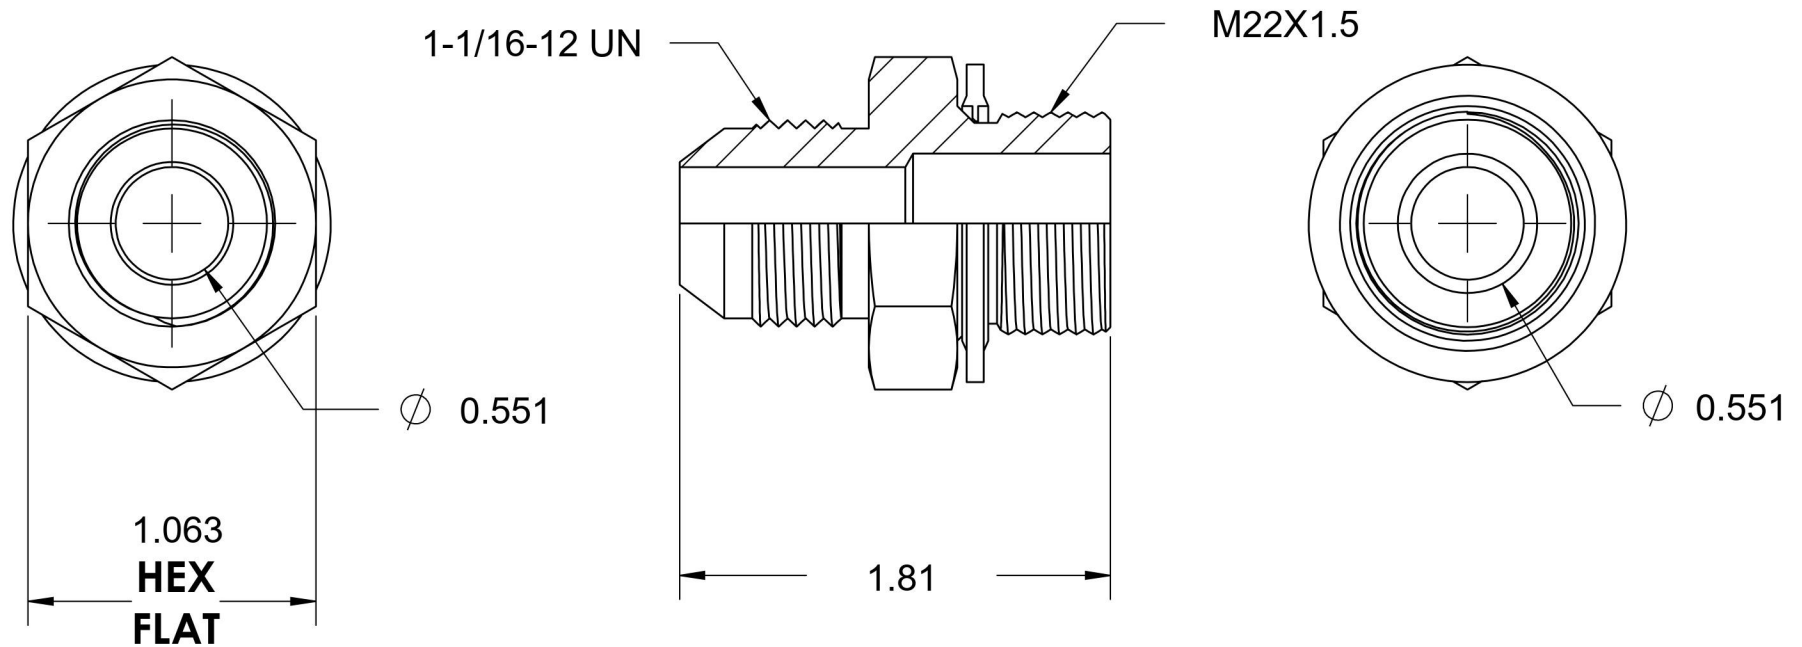

# 7005-12-22-SS-BS

Stainless Steel, SAE J514 37° Flare Metric Type (D) Bonded Seal Port/Line Connector, 3/4" Male JIC x M22X1.5 Male Metric 60° Line/Port

6701 Cochran Road  
Solon, Ohio 44139  
Phone: (440) 248-1880  
Toll Free: 1-888-331-1523

<b>Temperature Rating</b>	<b>Material</b>	<b>Industry Standards</b>	<b>Series</b>
-40°F to 250°F	316/316L Stainless Steel	SAE J514, ISO 9974	7005-BS-SS
<b>Pressure Rating</b>	<b>Finish</b>		<b>Series Description</b>
5000 psi	Passivated		SAE J514 37° Flare Metric Type (D) Bonded Seal Port/Line Connector