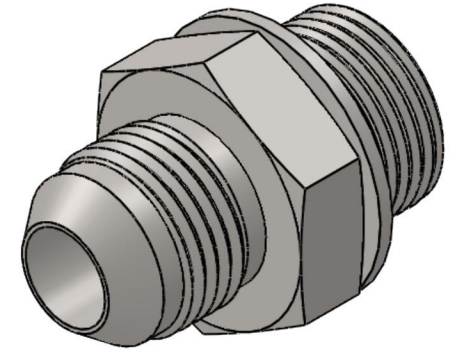

# 7005-12-22-SS-BS

Stainless Steel, SAE J514 37° Flare Metric Type (D) Bonded Seal Port/Line Connector, 3/4" Male JIC x M22X1.5 Male Metric 60° Line/Port

6701 Cochran Road  
Solon, Ohio 44139  
Phone: (440) 248-1880  
Toll Free: 1-888-331-1523

<b>Temperature Rating</b>	<b>Material</b>	<b>Industry Standards</b>	<b>Series</b>
-40°F to 250°F	316/316L Stainless Steel	SAE J514, ISO 9974	7005-BS-SS
<b>Pressure Rating</b>	<b>Finish</b>		<b>Series Description</b>
5000 psi	Passivated		SAE J514 37° Flare Metric Type (D) Bonded Seal Port/Line Connector