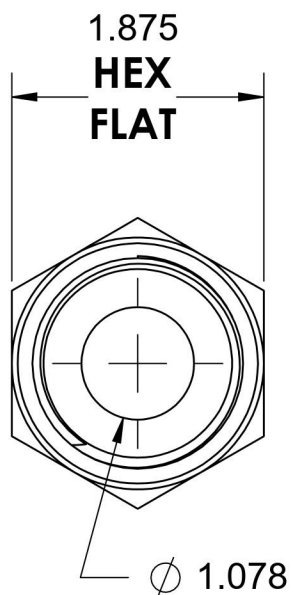

6401-20-16-O

Steel, SAE J1926 O-Ring Boss Male Adapter, 1-5/8-12 Male ORB x 1" Male NPTF 30°

6701 Cochran Road
Solon, Ohio 44139
Phone: (440) 248-1880
Toll Free: 1-888-331-1523

Temperature Rating

-40°F to 250°F