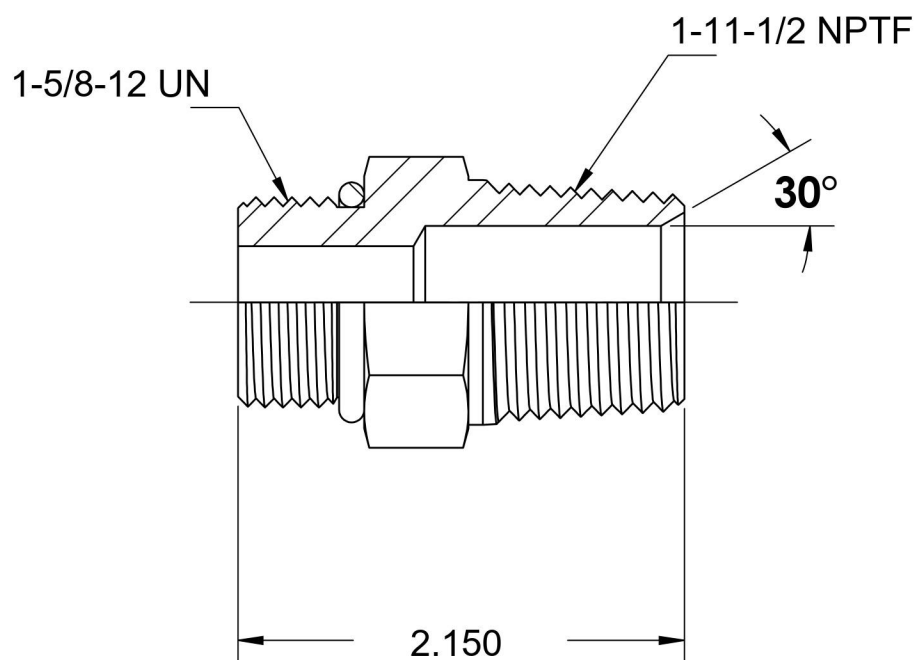

6401-20-16-O

Steel, SAE J1926 O-Ring Boss Male Adapter, 1-5/8-12 Male ORB x 1" Male NPTF 30°

6701 Cochran Road
Solon, Ohio 44139
Phone: (440) 248-1880
Toll Free: 1-888-331-1523

Temperature Rating

-40°F to 250°F

Pressure Rating

3000 psi

Material

C1045 / 12L14 Steel

Finish

Trivalent Zinc

Industry Standards

SAE J1926-3, SAE J476
SAE J515, ASTM B633

Series

6401-O

Series Description

SAE J1926 O-Ring Boss
Male Adapter