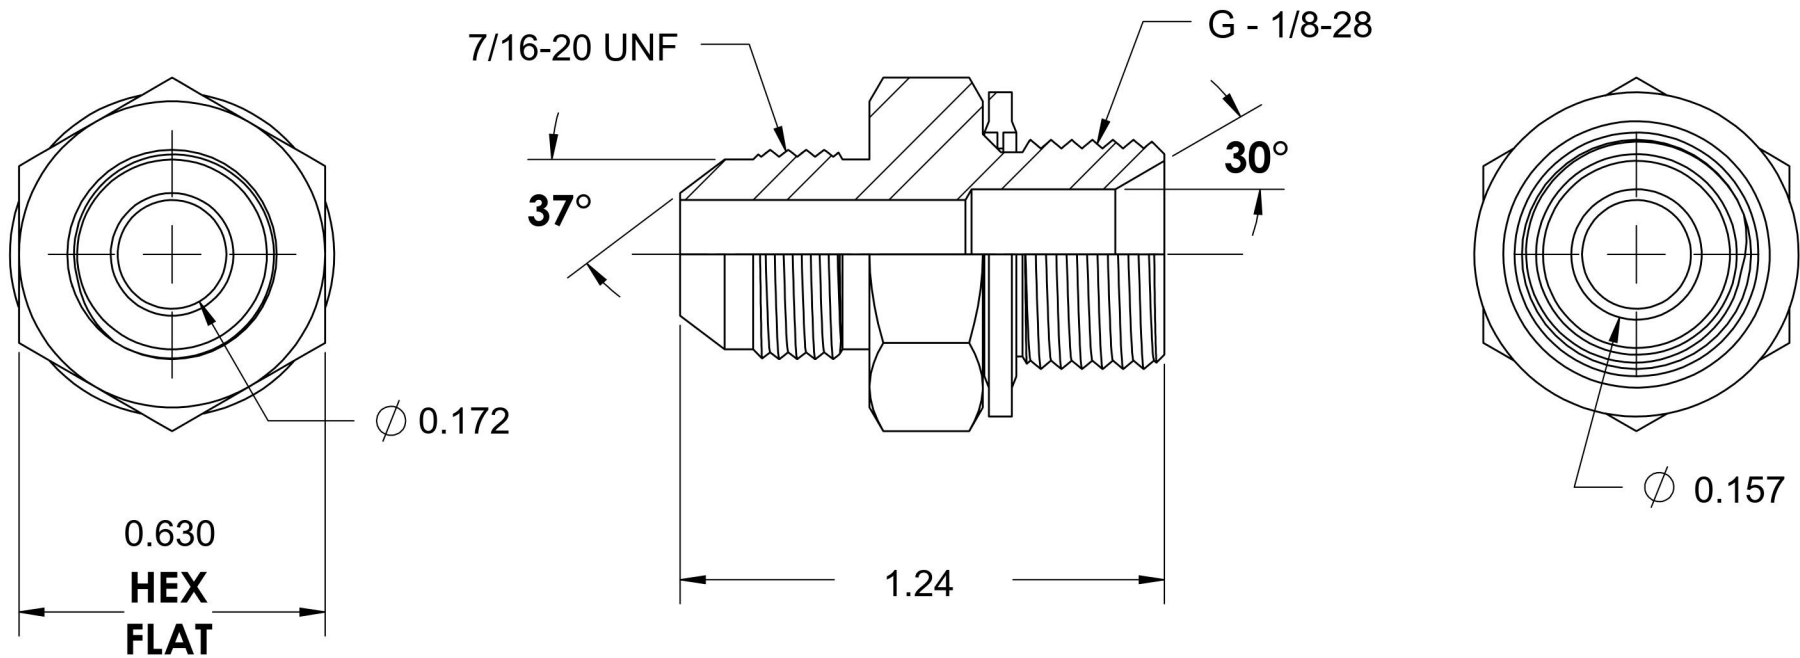

7002-04-02-SS-BS

Stainless Steel, SAE J514 37° Flare BSPP Type (D) Bonded Seal Port/Line Adapter, 1/4" Male JIC x 1/8-28 Male BSPP 60° Line/Port

6701 Cochran Road
Solon, Ohio 44139
Phone: (440) 248-1880
Toll Free: 1-888-331-1523

Temperature Rating	Material	Industry Standards	Series
-22°F to 257°F	316/316L Stainless Steel	SAE J514, ISO 1179	7002-BS-SS
Pressure Rating	Finish		Series Description
5100 psi	Passivated		SAE J514 37° Flare BSPP Type (D) Bonded Seal Port/Line Adapter