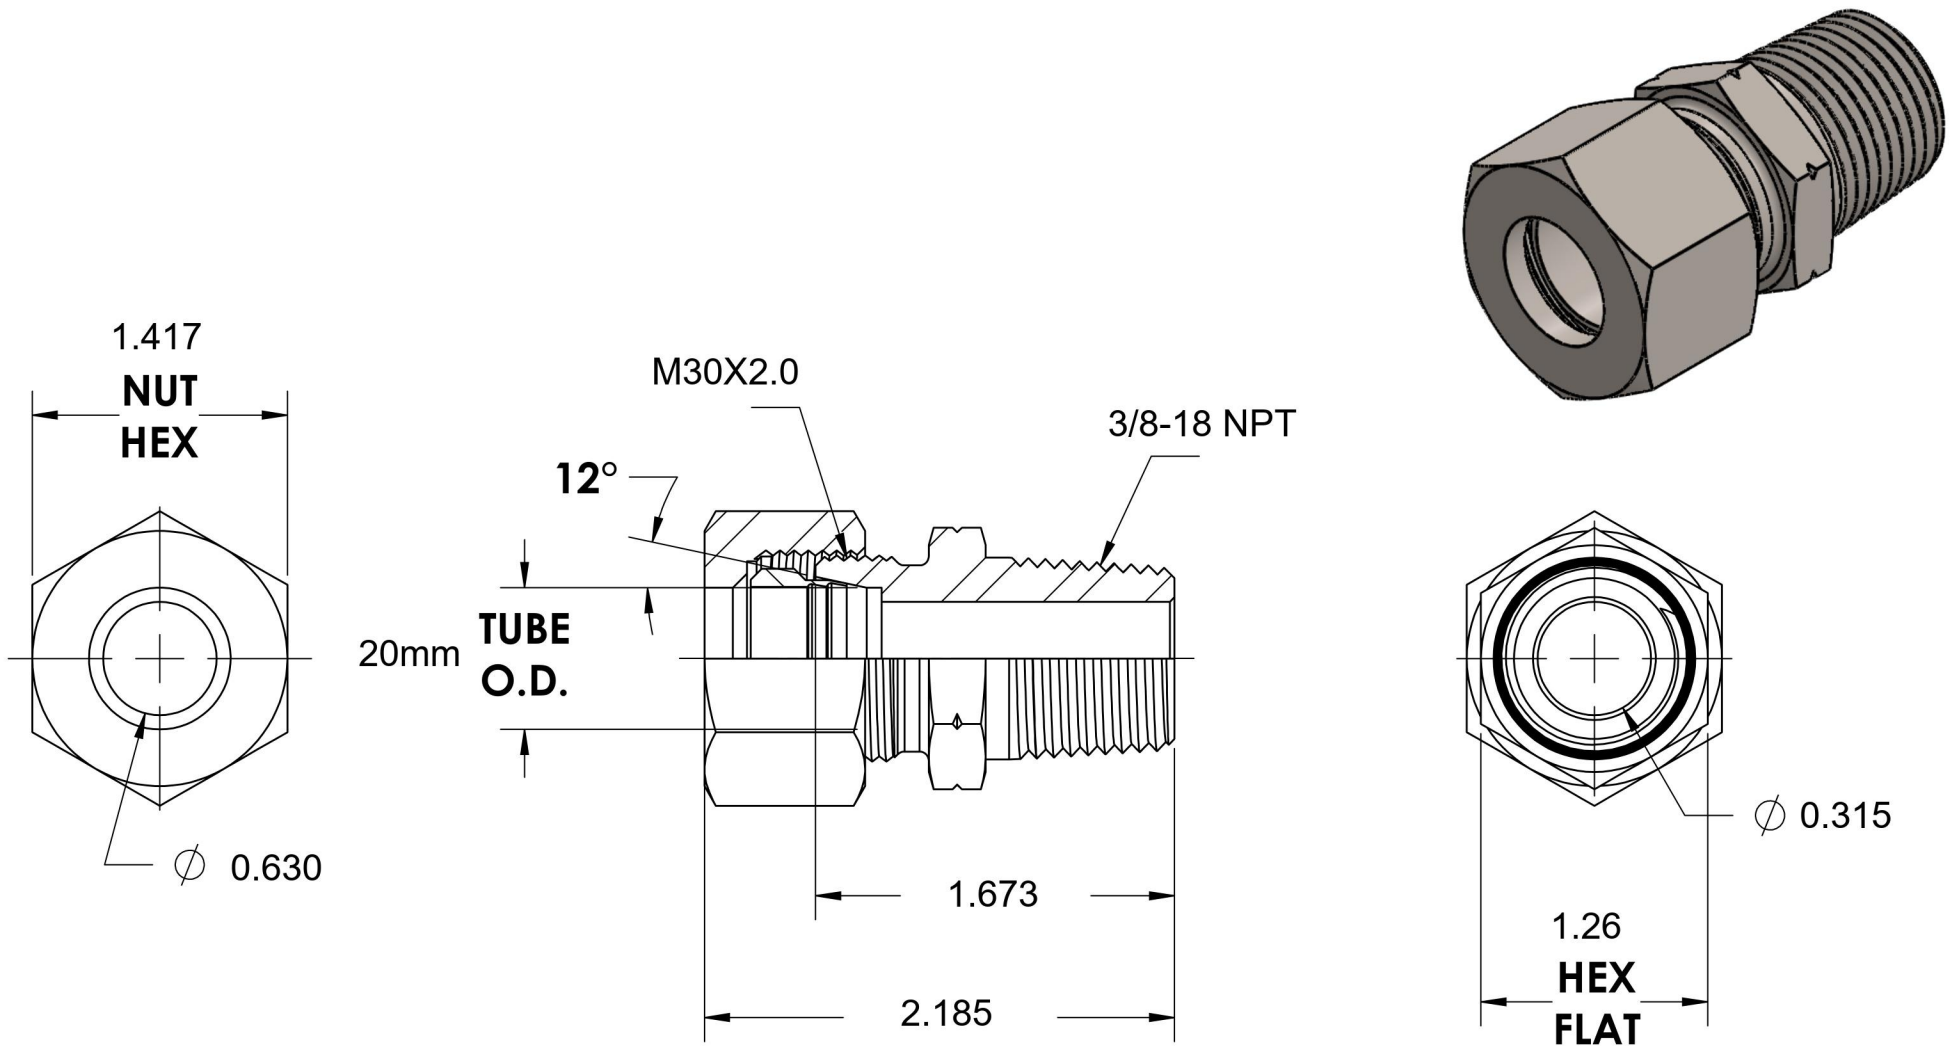

D2404-S20-06-SS

Stainless Steel, DIN 2353 Male Connector, Heavy 20mm Tube OD x 3/8" NPT

6701 Cochran Road
Solon, Ohio 44139
Phone: (440) 248-1880
Toll Free: 1-888-331-1523

Temperature Rating	Material	Industry Standards	Series
-425°F to 1200°F	316Ti Stainless	DIN 2353, ISO 8434-1 ANSI/ASME B1.20.1	D2404
Pressure Rating	Finish		Series Description
5802psi	Passivation		DIN 2353 Flareless Tube Male Connector