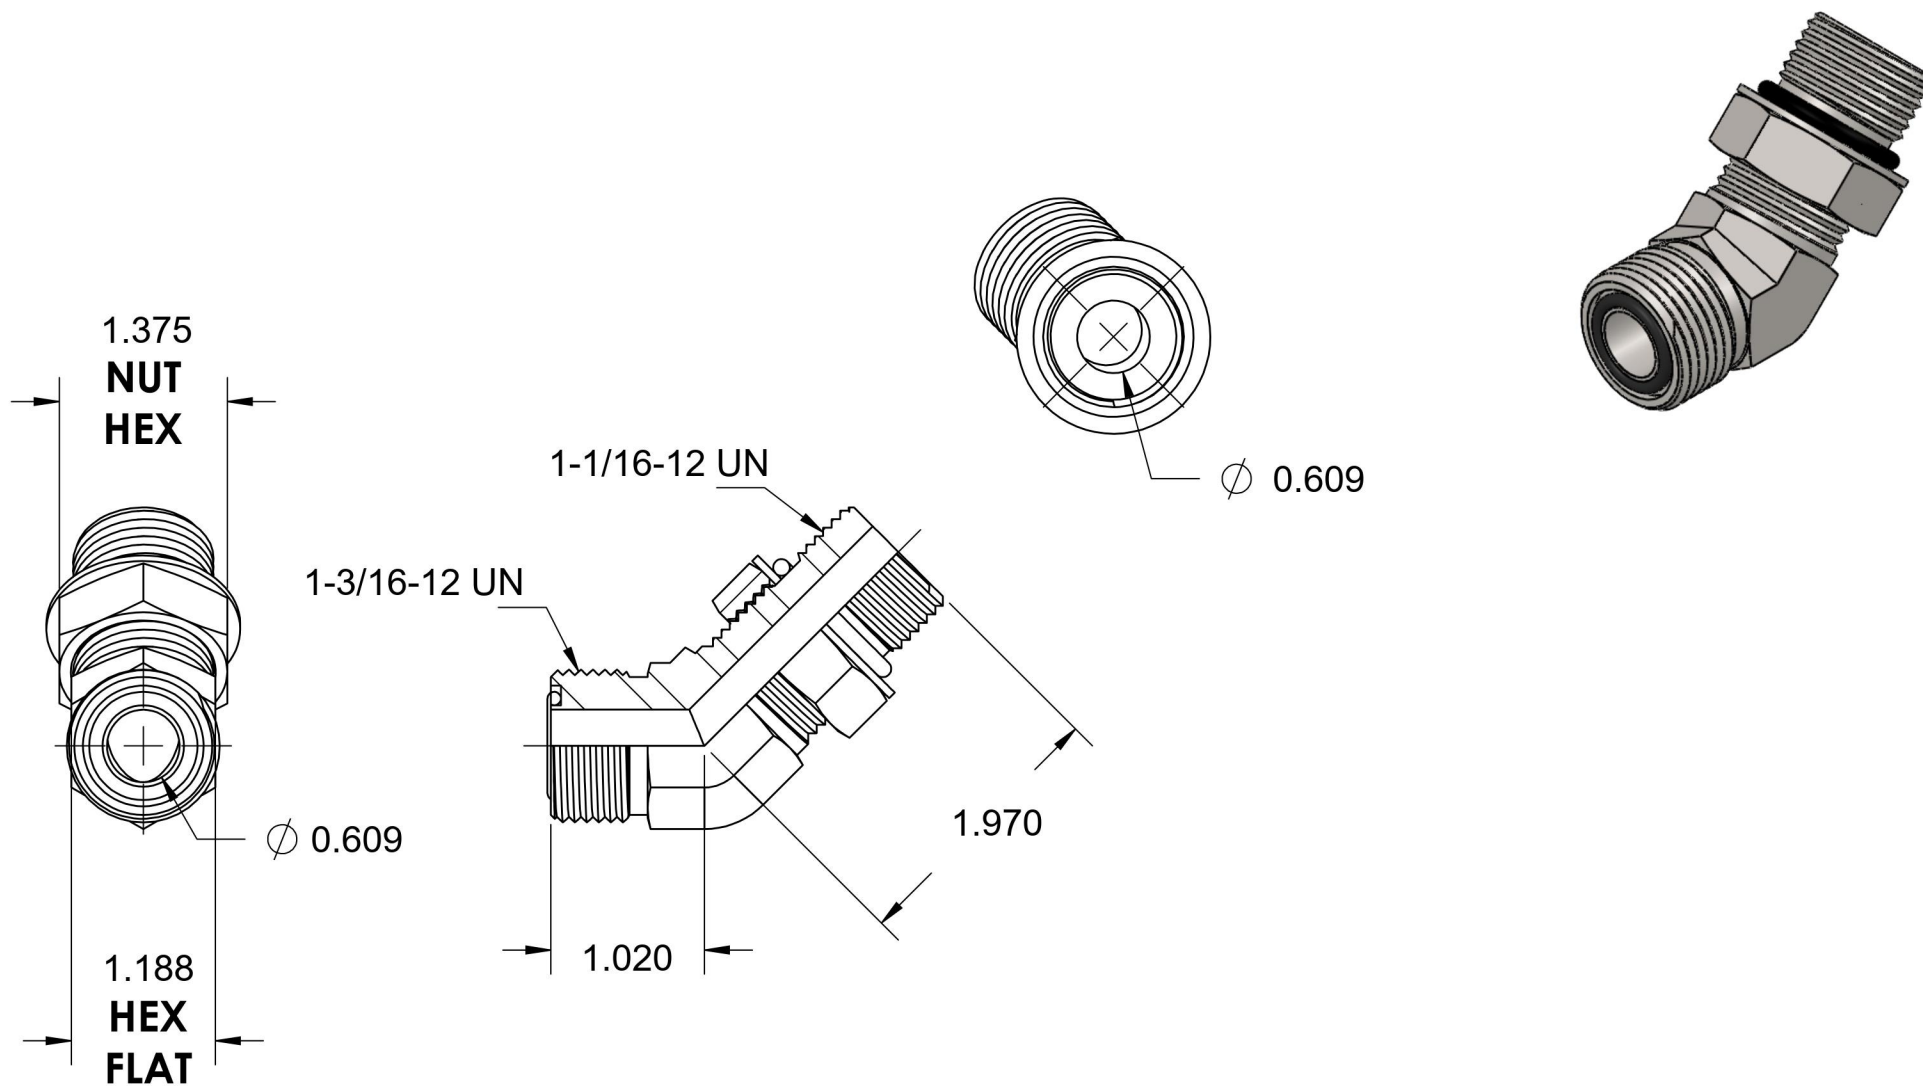

# FS6802-12-12-NWO-SS

Stainless Steel, SAE J1453 O-Ring Face Seal 45° Adjustable Port Elbow, 3/4" Male ORFS x 1-1/16-12 Male Adjustable ORB

6701 Cochran Road  
Solon, Ohio 44139  
Phone: (440) 248-1880  
Toll Free: 1-888-331-1523

<b>Temperature Rating</b>	<b>Material</b>	<b>Industry Standards</b>	<b>Series</b>
-40°F to 250°F	316/316L Stainless Steel	SAE J1453, SAE J1926-2 SAE J515	FS6802-NWO-SS
<b>Pressure Rating</b>	<b>Finish</b>		<b>Series Description</b>
6000 psi	Passivated		SAE J1453 O-Ring Face Seal 45° Adjustable Port Elbow