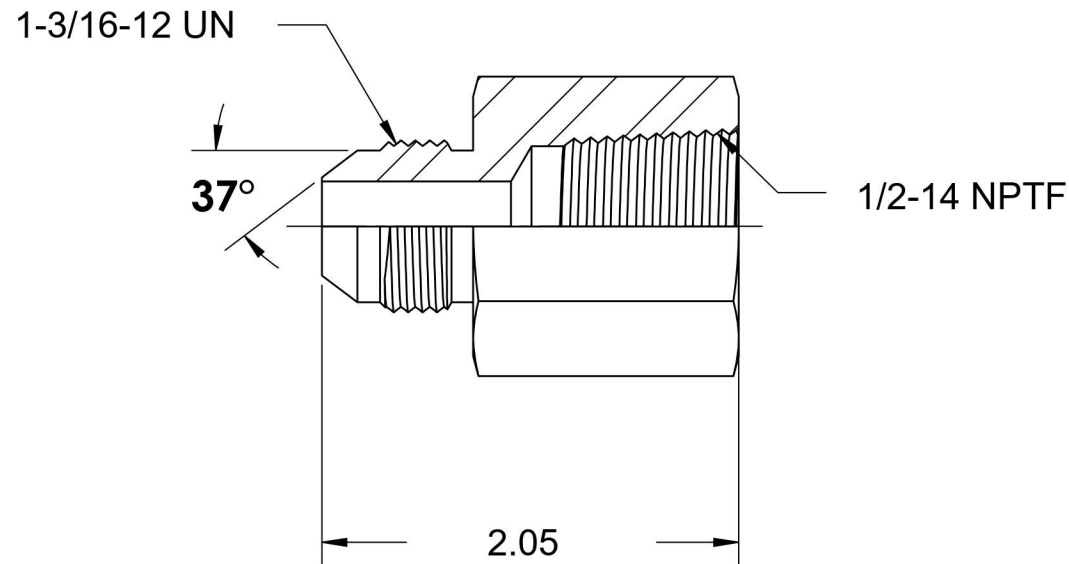

2405-14-08

Steel, SAE J514 Flared Tube Female Connector, 7/8" Male JIC x 1/2" Female NPTF

6701 Cochran Road
Solon, Ohio 44139
Phone: (440) 248-1880
Toll Free: 1-888-331-1523

Temperature Rating

-65°F to 500°F

Series

2405

Series Description

SAE J514 Flared Tube
Female Connector