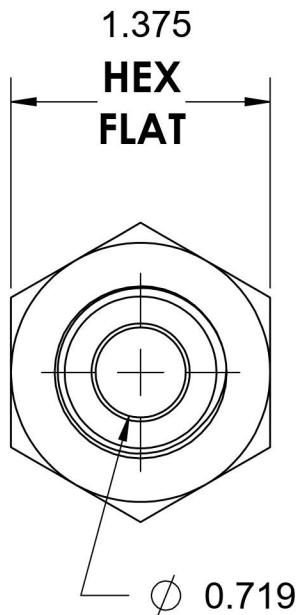

2405-14-08

Steel, SAE J514 Flared Tube Female Connector, 7/8" Male JIC x 1/2" Female NPTF

6701 Cochran Road
Solon, Ohio 44139
Phone: (440) 248-1880
Toll Free: 1-888-331-1523

Temperature Rating

-65°F to 500°F

Series

2405

Series Description

SAE J514 Flared Tube
Female Connector