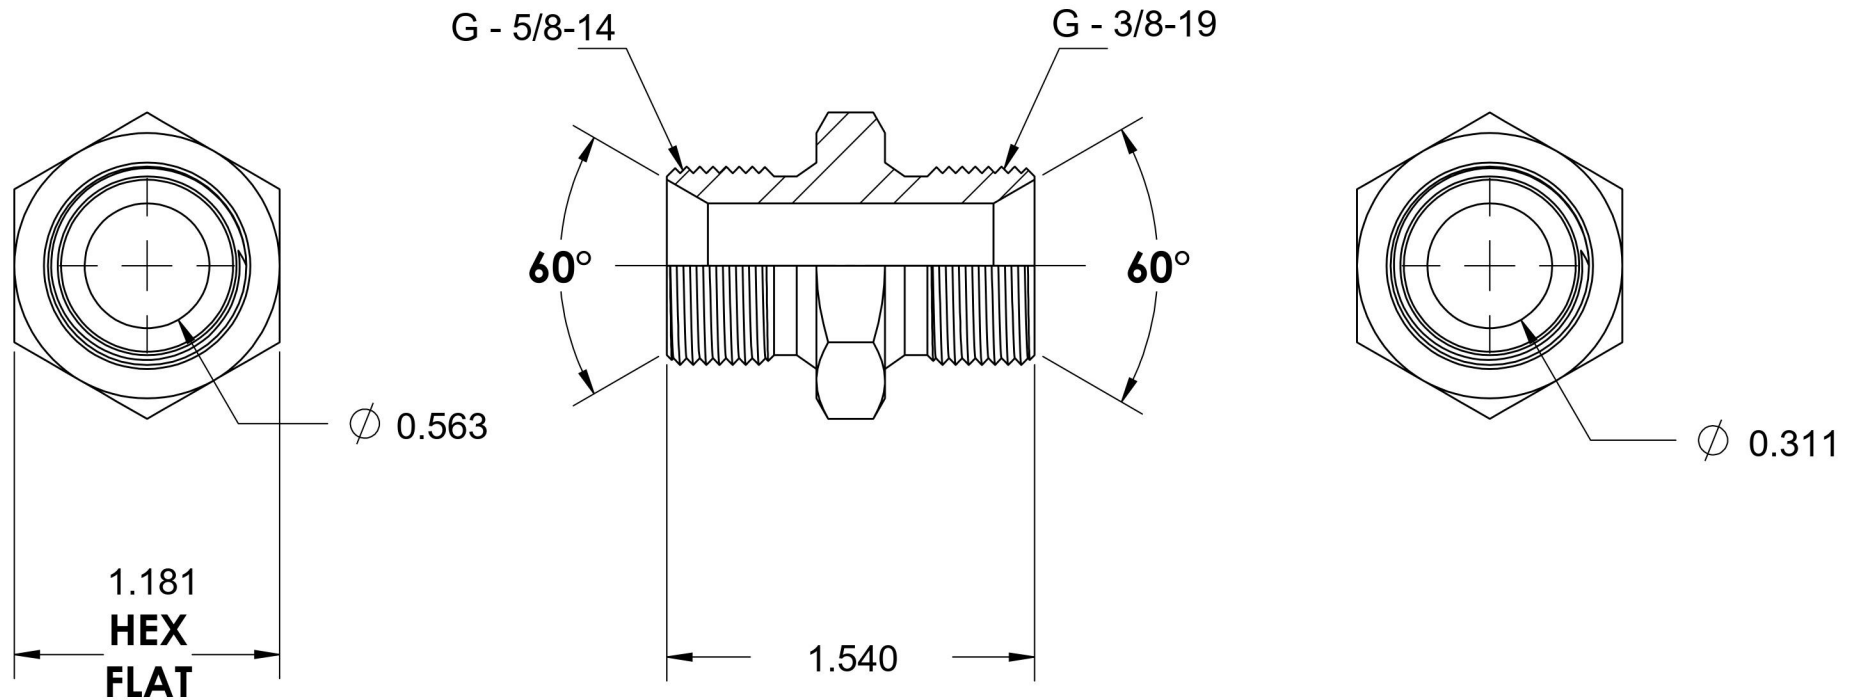

9022-10-06-SS

Stainless Steel, ISO 1179 BSPP Port/Line Union, 5/8-14 Male BSPP 60° Line/Port x 3/8-19 Male BSPP 60° Line/Port

6701 Cochran Road
Solon, Ohio 44139
Phone: (440) 248-1880
Toll Free: 1-888-331-1523

Temperature Rating -425°F to 1200°F	Material 316/316L Stainless Steel	Industry Standards ISO 1179, ISO 8434-6	Series 9022-SS
Pressure Rating 2900 psi	Finish Passivated		Series Description ISO 1179 BSPP Port/Line Union