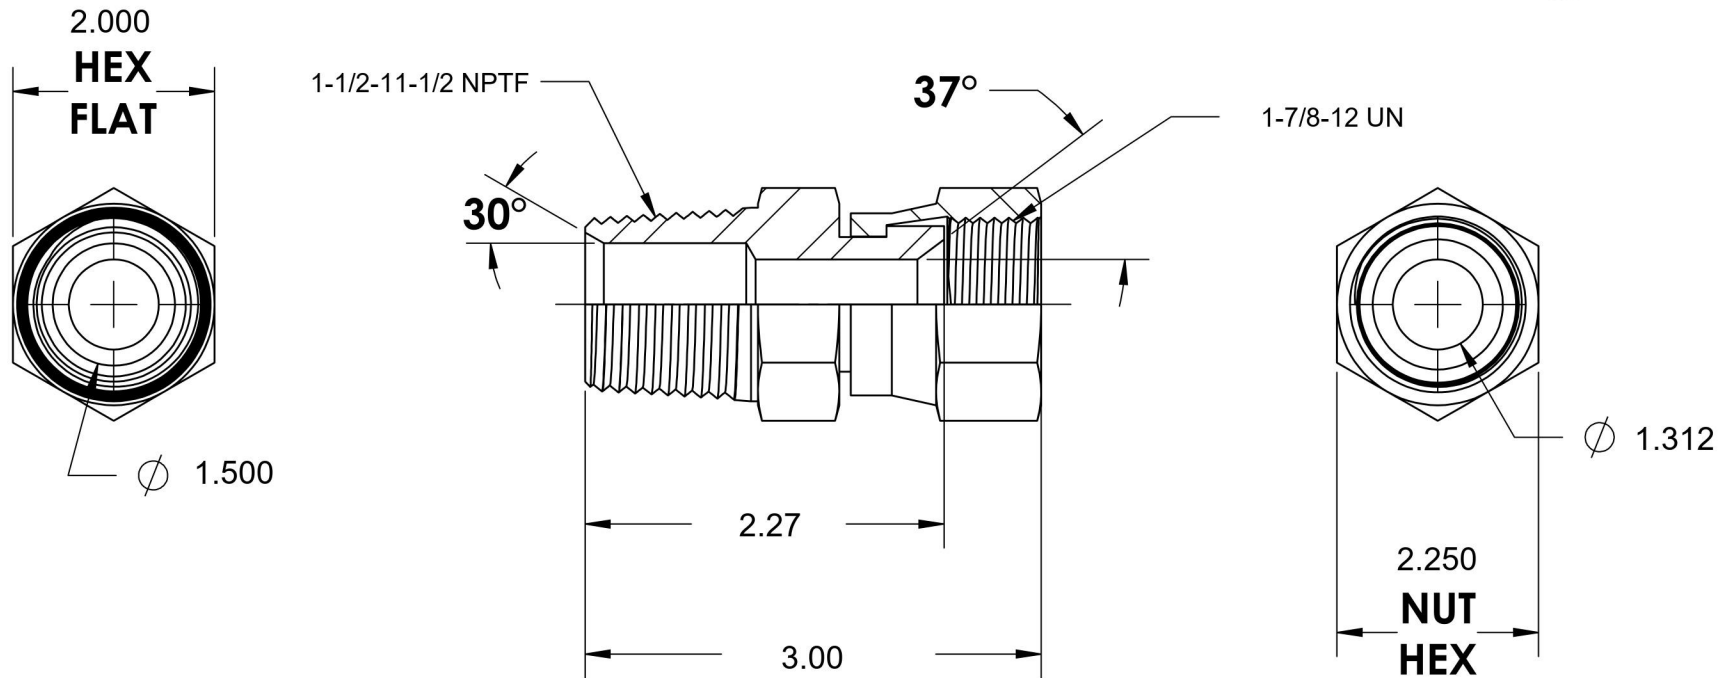

# 6505-24-24

Steel, SAE J514 37° Flare Swivel Male Connector, 1-1/2" Male NPTF 30° x 1-1/2" Female JIC Swivel

6701 Cochran Road  
Solon, Ohio 44139  
Phone: (440) 248-1880  
Toll Free: 1-888-331-1523

<b>Temperature Rating</b>	<b>Material</b>	<b>Industry Standards</b>	<b>Series</b>
-65°F to 500°F	C1045/12L14 Steel	SAE J514 , SAE J476 ASTM B633	6505
<b>Pressure Rating</b>	<b>Finish</b>		<b>Series Description</b>
2500 psi	Trivalent Zinc		SAE J514 37° Flare Swivel Male Connector