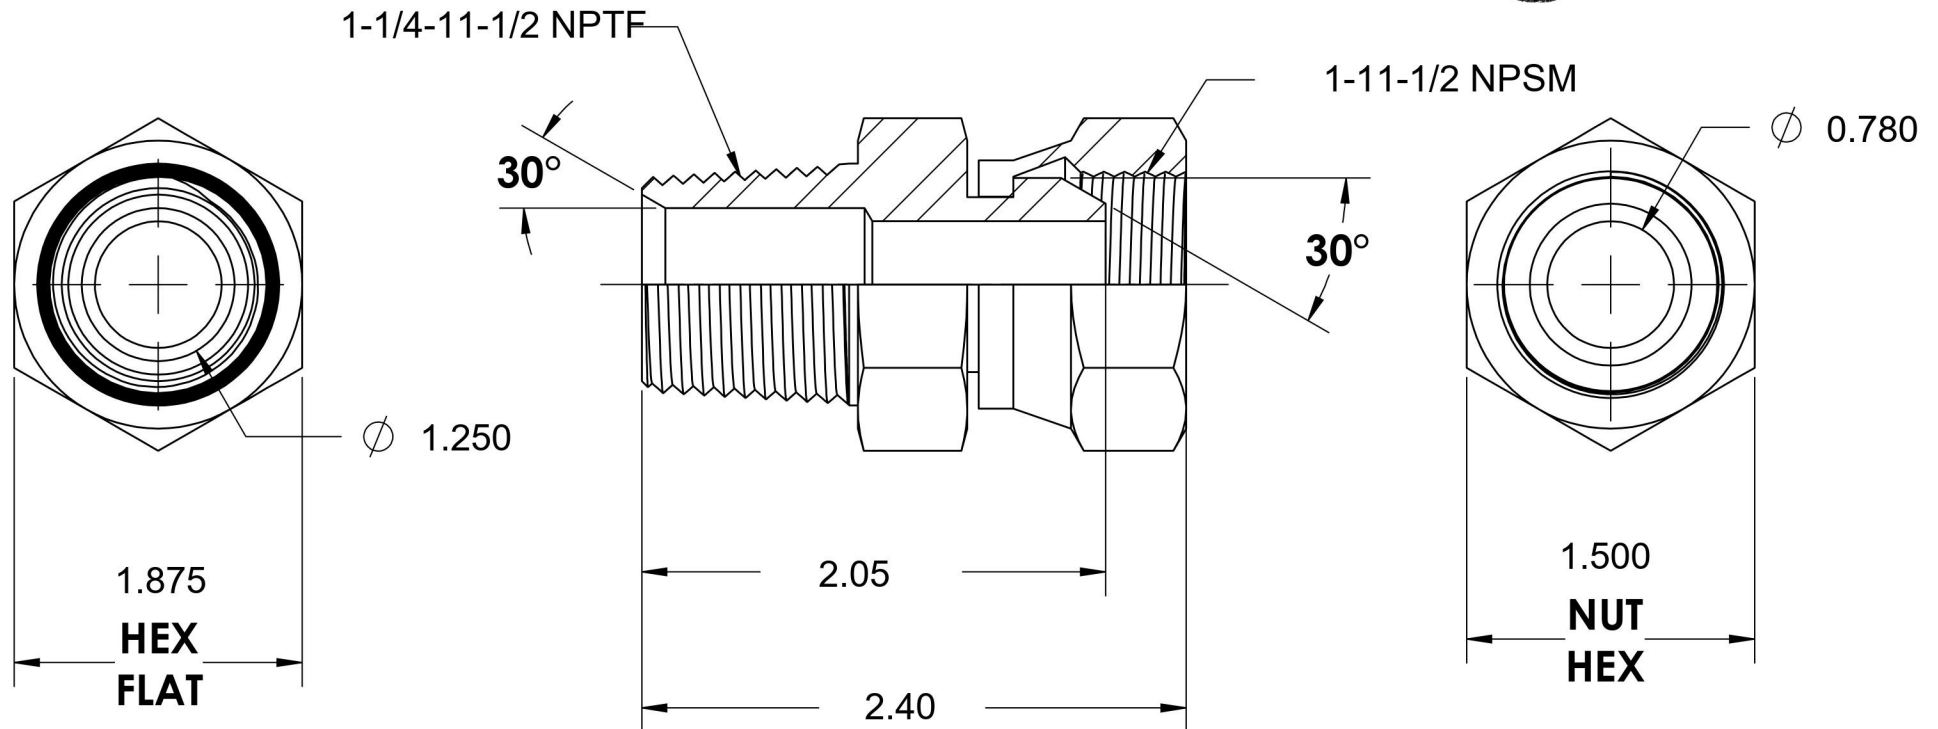

1404-20-16

Steel, SAE J514 NPSM Swivel Male Connector, 1-1/4" Male NPTF 30° x 1" Female NPSM Swivel

6701 Cochran Road
Solon, Ohio 44139
Phone: (440) 248-1880
Toll Free: 1-888-331-1523

Temperature Rating	Material	Industry Standards	Series
-65°F to 500°F	C1045/12L14 Steel	SAE J514, SAE J476 ASTM B633	1404
Pressure Rating	Finish		Series Description
3000 psi	Trivalent Zinc		SAE J514 NPSM Swivel Male Connector