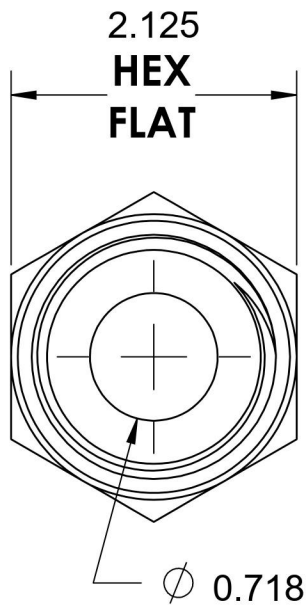

6405-24-08-O-SS

Stainless Steel, SAE J1926 O-Ring Boss Female Adapter, 1-7/8-12 Male ORB x 1/2" Female NPTF

1-7/8-12 UN

1/2-14 NPTF

6701 Cochran Road
Solon, Ohio 44139
Phone: (440) 248-1880
Toll Free: 1-888-331-1523