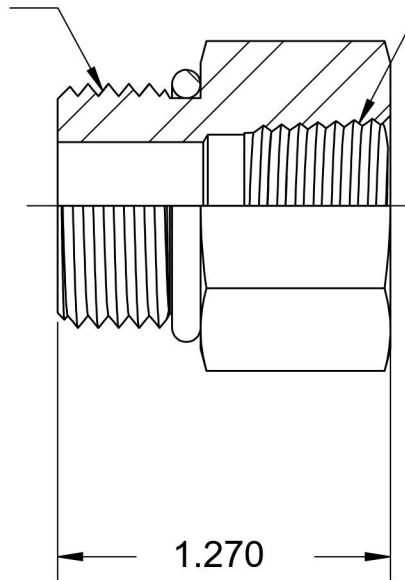

6405-24-08-O-SS

Stainless Steel, SAE J1926 O-Ring Boss Female Adapter, 1-7/8-12 Male ORB x 1/2" Female NPTF

1-7/8-12 UN

1/2-14 NPTF

6701 Cochran Road
Solon, Ohio 44139
Phone: (440) 248-1880
Toll Free: 1-888-331-1523

Temperature Rating

-40°F to 250°F

Pressure Rating

3600 psi

Material

316/316L Stainless Steel

Finish

Passivated