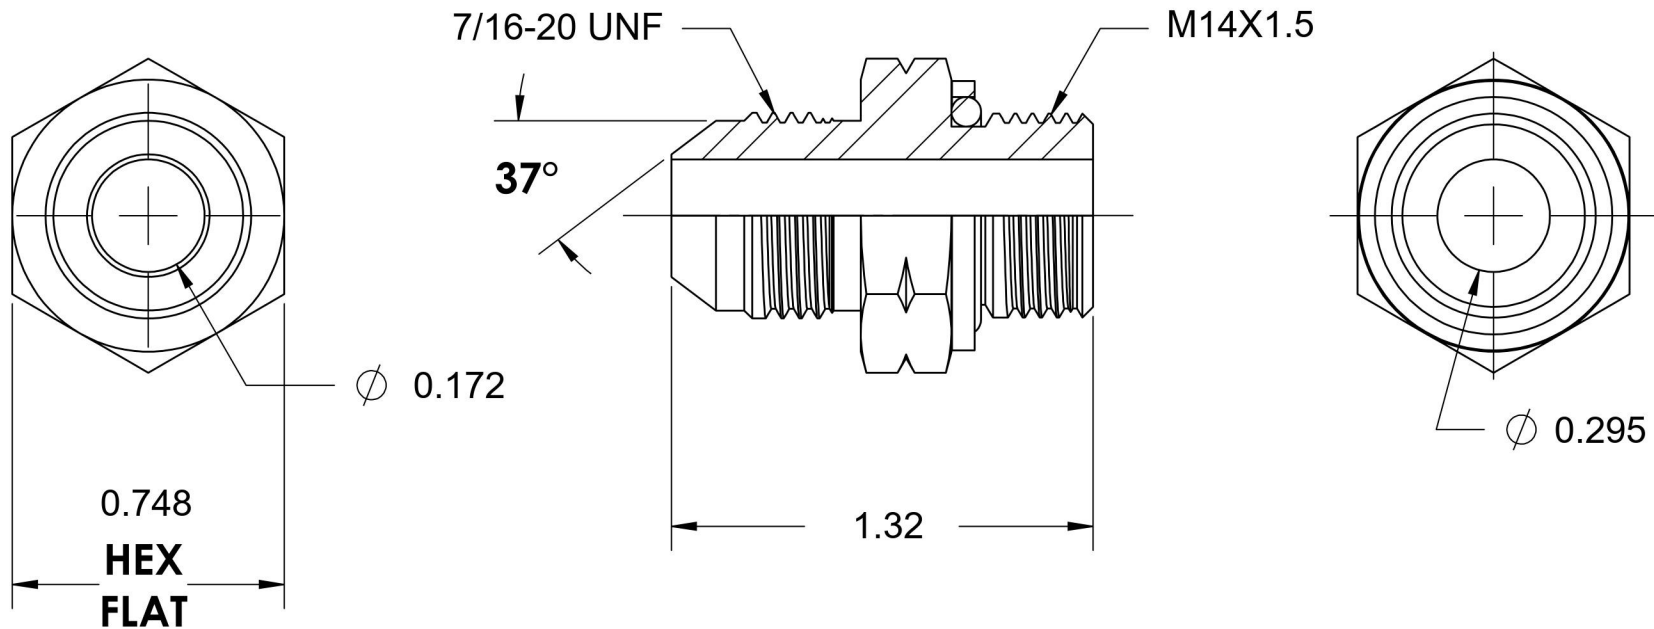

# 7001-04-14

Steel, SAE J514 37° Flare Male Metric Type (G) Port Adapter, 1/4" Male JIC x M14X1.5 Male Metric ORR

6701 Cochran Road  
Solon, Ohio 44139  
Phone: (440) 248-1880  
Toll Free: 1-888-331-1523

<b>Temperature Rating</b>	<b>Material</b>	<b>Industry Standards</b>	<b>Series</b>
-22°F to 257°F	C1045/12L14 Steel	SAE J514, ISO 9974	7001-ORR
<b>Pressure Rating</b>	<b>Finish</b>	ASTM B633	<b>Series Description</b>
5000 psi	Trivalent Zinc		SAE J514 37° Flare Male Metric Type (G) Port Adapter