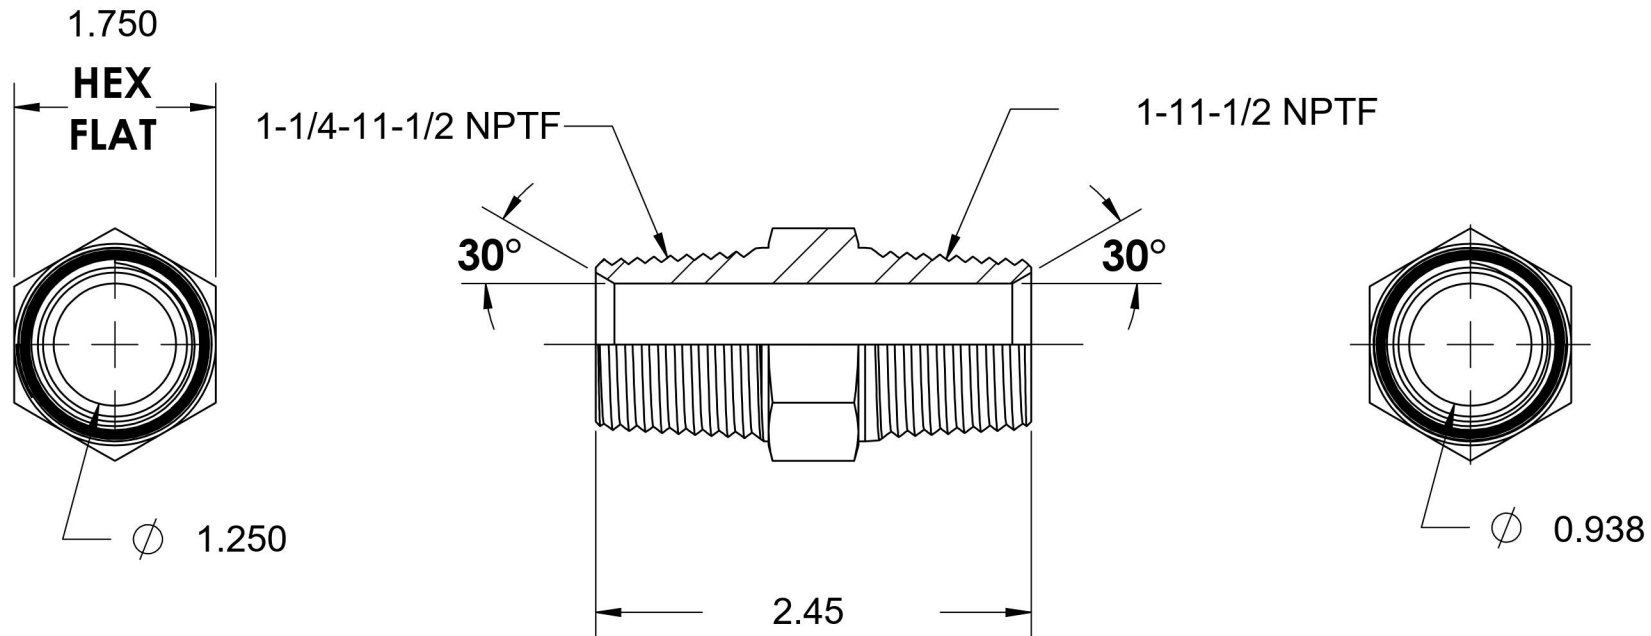

5404-20-16-SS

Stainless Steel, SAE J514 Pipe Nipple, 1-1/4" Male NPTF 30° x 1" Male NPTF 30°

6701 Cochran Road
Solon, Ohio 44139
Phone: (440) 248-1880
Toll Free: 1-888-331-1523

Temperature Rating	Material	Industry Standards	Series
-425°F to 1200°F	316/316L Stainless Steel	SAE J514 , SAE J476	5404-SS
Pressure Rating	Finish		Series Description
3600 psi	Passivated		SAE J514 Pipe Nipple