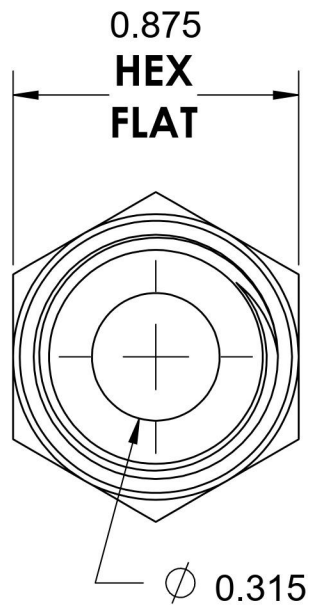

6405-08-02-O-SS

Stainless Steel, SAE J1926 O-Ring Boss Female Adapter, 3/4-16 Male ORB x 1/8" Female NPTF

3/4-16 UNF

1/8-27 NPTF

0.800

6701 Cochran Road
Solon, Ohio 44139
Phone: (440) 248-1880
Toll Free: 1-888-331-1523