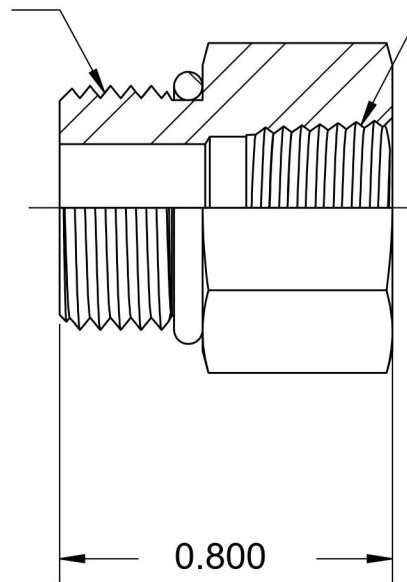

6405-08-02-O-SS

Stainless Steel, SAE J1926 O-Ring Boss Female Adapter, 3/4-16 Male ORB x 1/8" Female NPTF

3/4-16 UNF

1/8-27 NPTF

0.800

6701 Cochran Road
Solon, Ohio 44139
Phone: (440) 248-1880
Toll Free: 1-888-331-1523

Temperature Rating

-40°F to 250°F

Pressure Rating

6000 psi

Material

316/316L Stainless Steel

Finish

Passivated