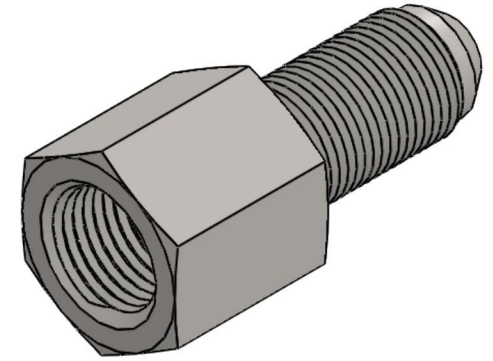

2705-24-24-SS

Stainless Steel, SAE J514 Flared Tube Female Bulkhead, 1-1/2" Female NPTF x 1-1/2" Male JIC

6701 Cochran Road
Solon, Ohio 44139
Phone: (440) 248-1880
Toll Free: 1-888-331-1523

Temperature Rating -425°F to 1200°F	Material 316/316L Stainless Steel	Industry Standards SAE J514 , SAE J476	Series 2705
Pressure Rating 2000 psi	Finish Passivated		Series Description SAE J514 Flared Tube Female Bulkhead