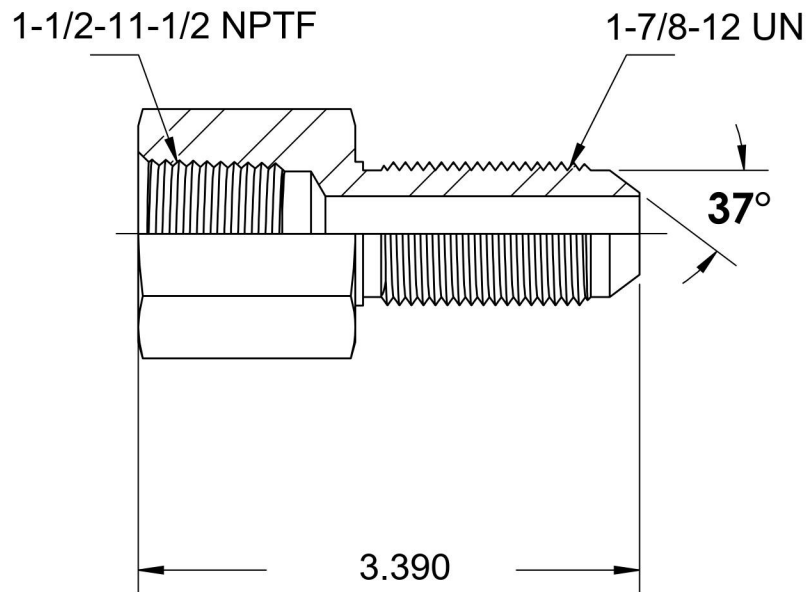

2705-24-24-SS

Stainless Steel, SAE J514 Flared Tube Female Bulkhead, 1-1/2" Female NPTF x 1-1/2" Male JIC

6701 Cochran Road
Solon, Ohio 44139
Phone: (440) 248-1880
Toll Free: 1-888-331-1523

Temperature Rating -425°F to 1200°F	Material 316/316L Stainless Steel	Industry Standards SAE J514 , SAE J476	Series 2705
Pressure Rating 2000 psi	Finish Passivated		Series Description SAE J514 Flared Tube Female Bulkhead