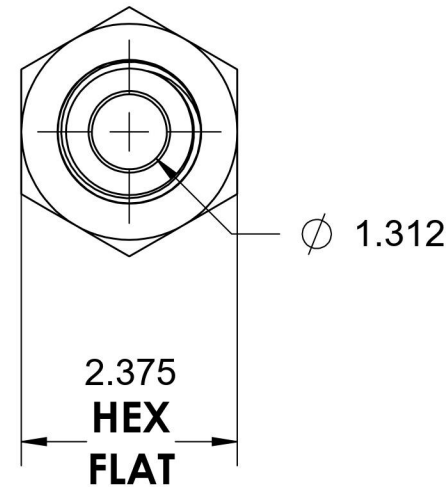

2705-24-24-SS

Stainless Steel, SAE J514 Flared Tube Female Bulkhead, 1-1/2" Female NPTF x 1-1/2" Male JIC

6701 Cochran Road
Solon, Ohio 44139
Phone: (440) 248-1880
Toll Free: 1-888-331-1523

Temperature Rating -425°F to 1200°F	Material 316/316L Stainless Steel	Industry Standards SAE J514 , SAE J476	Series 2705
Pressure Rating 2000 psi	Finish Passivated		Series Description SAE J514 Flared Tube Female Bulkhead