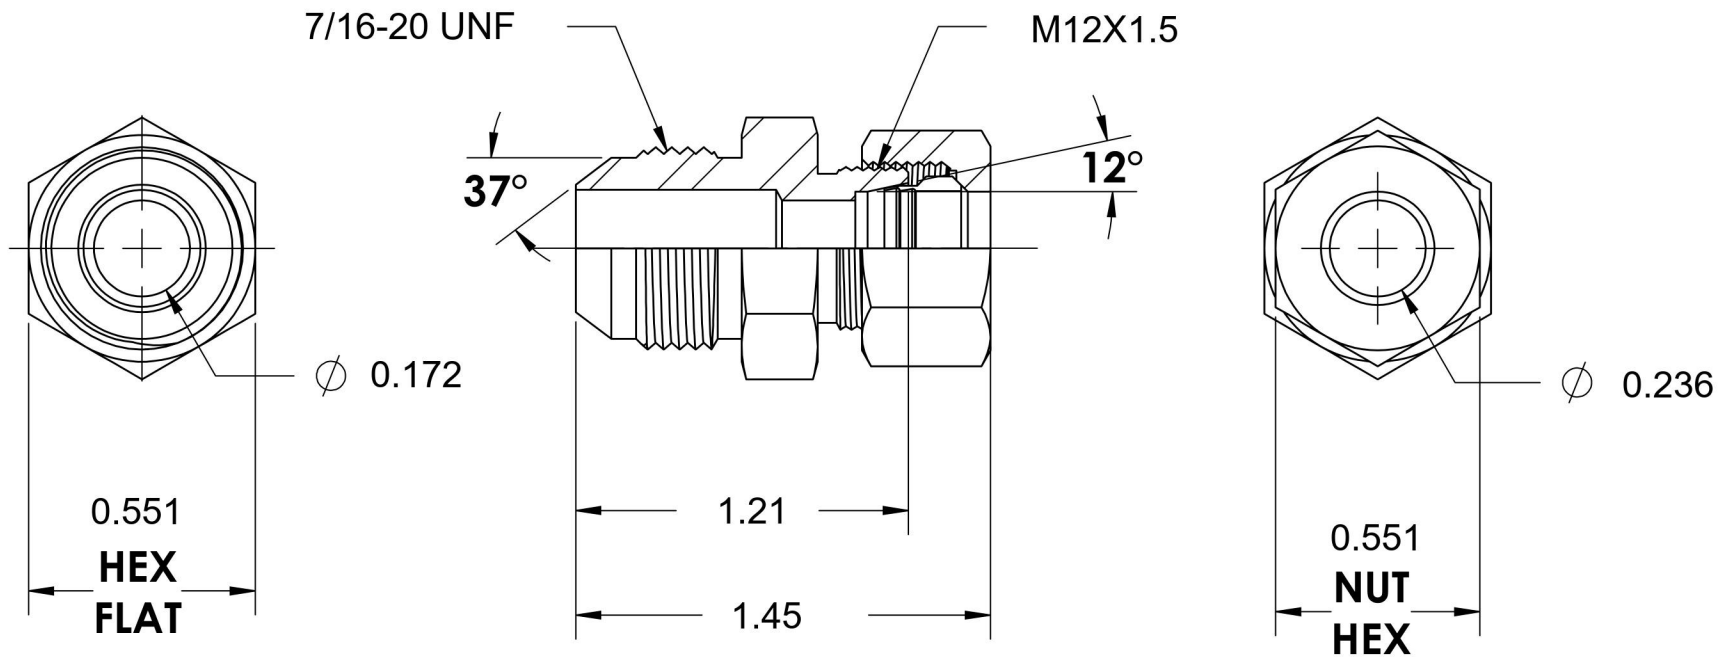

# 7005-04-LL08-12-NBR

Steel, SAE J514 37° Flare/ISO 8434-1 Extra-Light Series Male Adapter, Nut and Bite Ring Assembled, 1/4" Male JIC x M12X1.5 DIN Tube

6701 Cochran Road  
Solon, Ohio 44139  
Phone: (440) 248-1880  
Toll Free: 1-888-331-1523

<b>Temperature Rating</b>	<b>Material</b>	<b>Industry Standards</b>	<b>Series</b>
-65°F to 500°F	C1045 / 12L14 Steel	SAE J514, ISO 8434-1	7005-DIN EXTRALIGHT-NBR
<b>Pressure Rating</b>	<b>Finish</b>	ASTM B633	<b>Series Description</b>
1450 psi	Trivalent Zinc		SAE J514 37° Flare/ISO 8434-1 Extra-Light Series Male Adapter Nut and Bite Ring Assembled