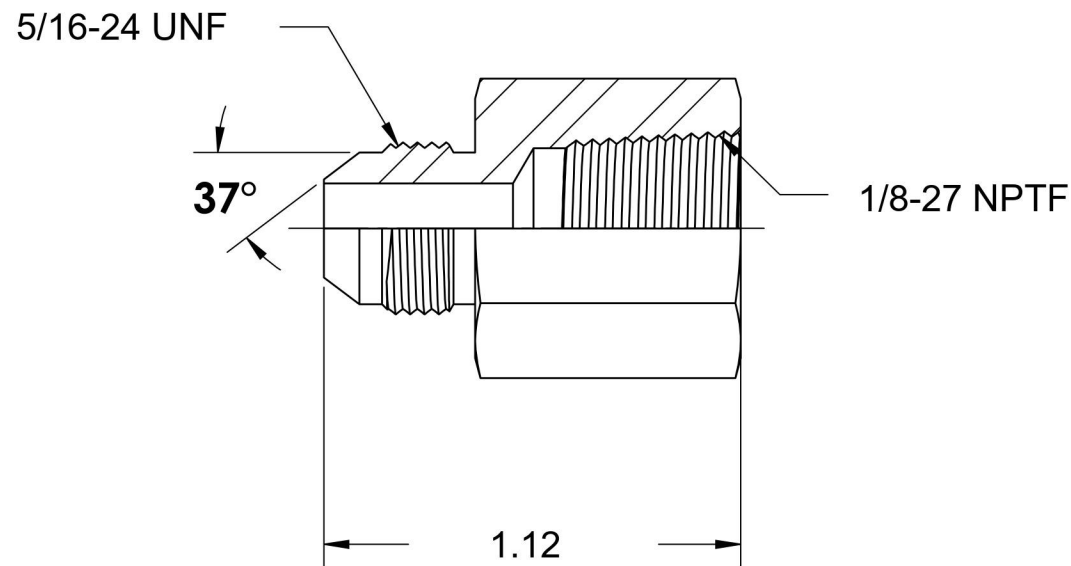

# 2405-02-02

Steel, SAE J514 Flared Tube Female Connector, 1/8" Male JIC x 1/8" Female NPTF

6701 Cochran Road  
Solon, Ohio 44139  
Phone: (440) 248-1880  
Toll Free: 1-888-331-1523