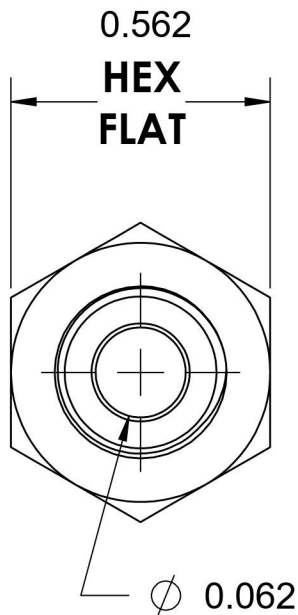

# 2405-02-02

Steel, SAE J514 Flared Tube Female Connector, 1/8" Male JIC x 1/8" Female NPTF

6701 Cochran Road  
Solon, Ohio 44139  
Phone: (440) 248-1880  
Toll Free: 1-888-331-1523