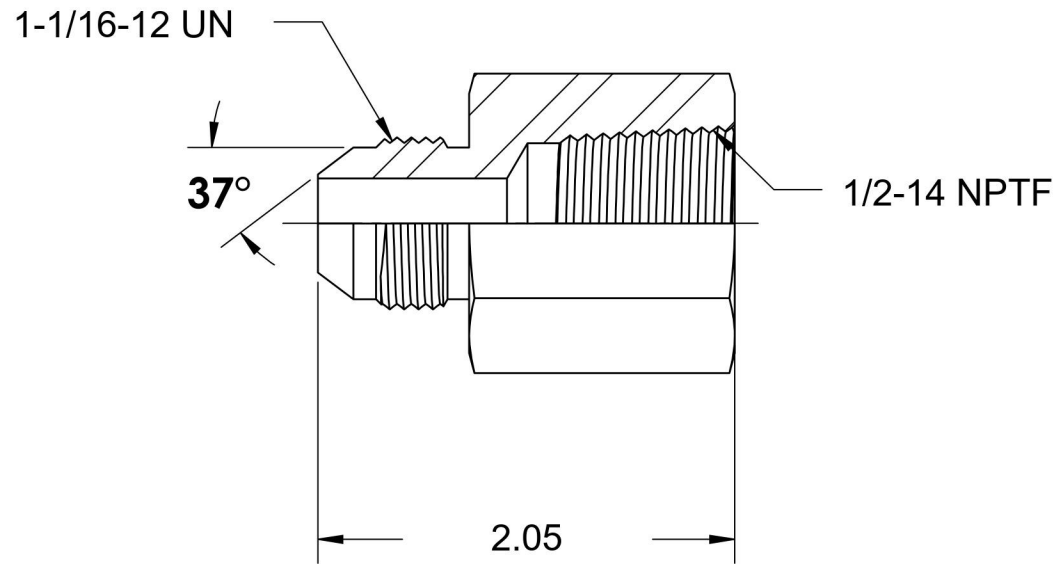

2405-12-08-B

Brass, SAE J514 Flared Tube Female Connector, 3/4" Male JIC x 1/2" Female NPTF

6701 Cochran Road
Solon, Ohio 44139
Phone: (440) 248-1880
Toll Free: 1-888-331-1523

Temperature Rating -325°F to 400°F	Material C360 Brass	Industry Standards SAE J514 , SAE J476	Series 2405-B
Pressure Rating 2600 psi	Finish Natural Finish		Series Description SAE J514 Flared Tube Female Connector