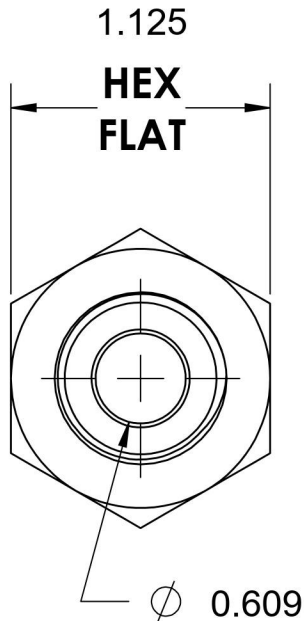

2405-12-08-B

Brass, SAE J514 Flared Tube Female Connector, 3/4" Male JIC x 1/2" Female NPTF

6701 Cochran Road
Solon, Ohio 44139
Phone: (440) 248-1880
Toll Free: 1-888-331-1523

Temperature Rating -325°F to 400°F	Material C360 Brass	Industry Standards SAE J514 , SAE J476	Series 2405-B
Pressure Rating 2600 psi	Finish Natural Finish		Series Description SAE J514 Flared Tube Female Connector