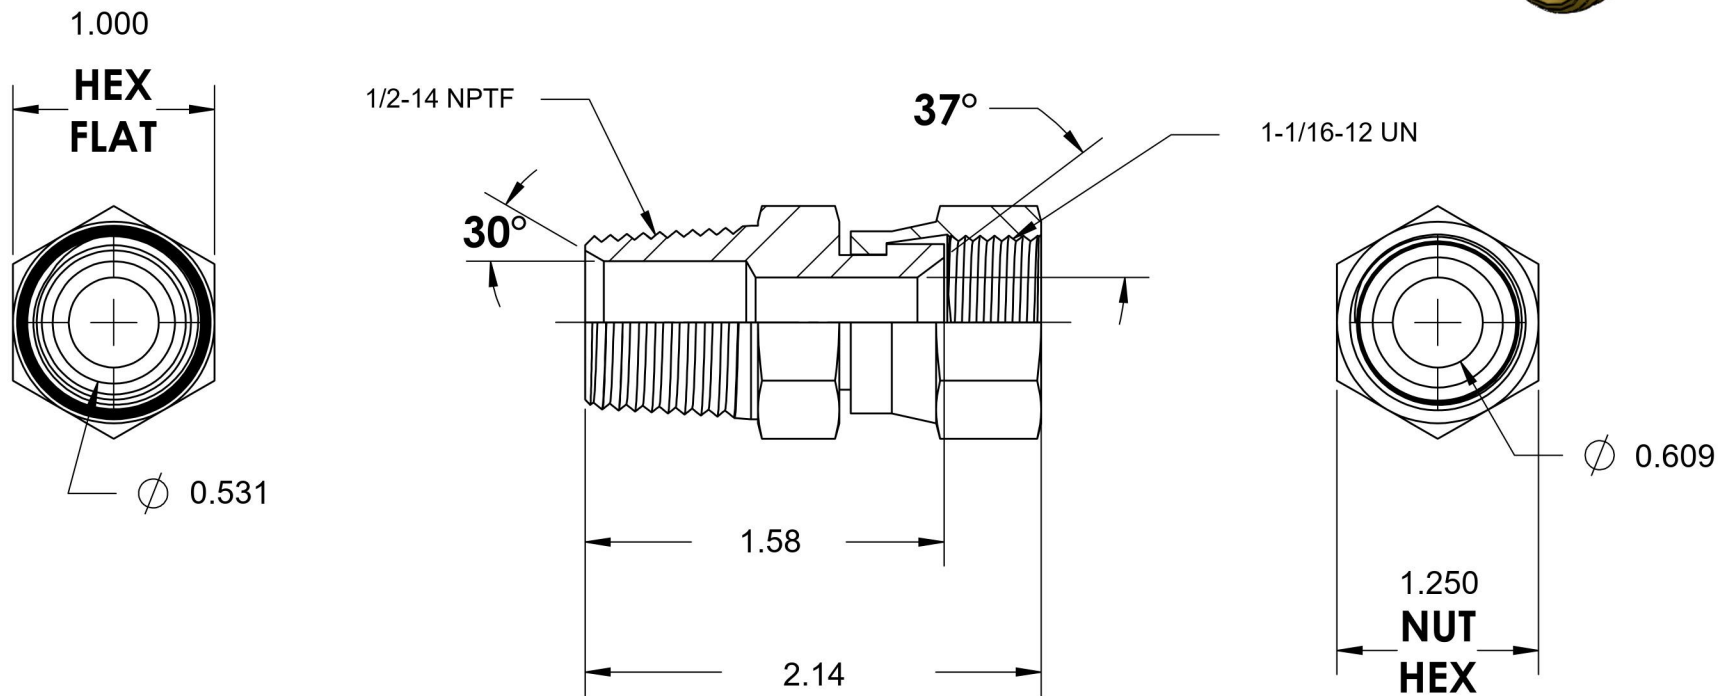

# 6505-08-12-B

Brass, SAE J514 37° Flare Swivel Male Connector, 1/2" Male NPTF 30° x 3/4" Female JIC Swivel

6701 Cochran Road  
Solon, Ohio 44139  
Phone: (440) 248-1880  
Toll Free: 1-888-331-1523

**Temperature Rating**

3300 psi

**Finish**

Natural Finish

**Series Description**

SAE J514 37° Flare Swivel  
Male Connector