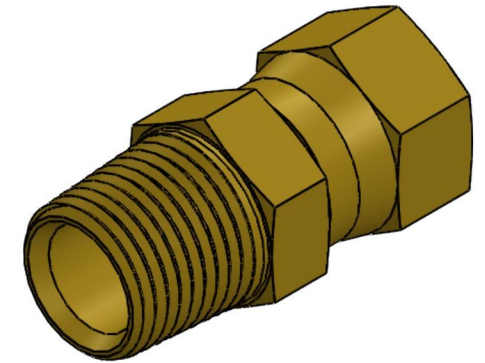

# 6505-08-12-B

Brass, SAE J514 37° Flare Swivel Male Connector, 1/2" Male NPTF 30° x 3/4" Female JIC Swivel

6701 Cochran Road  
Solon, Ohio 44139  
Phone: (440) 248-1880  
Toll Free: 1-888-331-1523

**Temperature Rating**

-325°F to 400°F

**Material**

C36000 Brass

**Industry Standards**

SAE J514 , SAE J476

**Series**

6505-B

**Pressure Rating**

3300 psi

**Finish**

Natural Finish

**Series Description**

SAE J514 37° Flare Swivel  
Male Connector