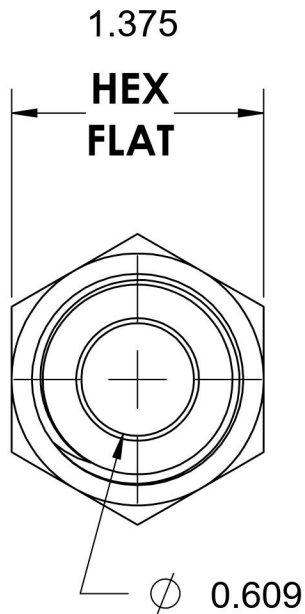

# 2404-12-16

Steel, SAE J514 37° Flare Male Connector, 3/4" Male JIC x 1" Male NPTF 30°

6701 Cochran Road  
Solon, Ohio 44139  
Phone: (440) 248-1880  
Toll Free: 1-888-331-1523

<b>Temperature Rating</b>	<b>Material</b>	<b>Industry Standards</b>	<b>Series</b>
-65°F to 500°F	C1045/12L14 Steel	SAE J514 , SAE J476 ASTM B633	2404
<b>Pressure Rating</b>	<b>Finish</b>		<b>Series Description</b>
5000 psi	Trivalent Zinc		SAE J514 37° Flare Male Connector