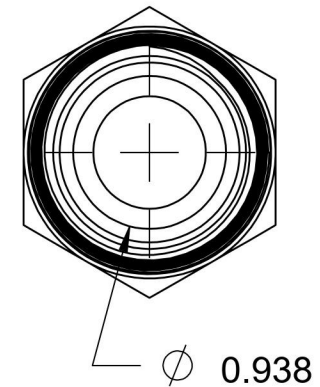

# 2404-12-16

Steel, SAE J514 37° Flare Male Connector, 3/4" Male JIC x 1" Male NPTF 30°

6701 Cochran Road  
Solon, Ohio 44139  
Phone: (440) 248-1880  
Toll Free: 1-888-331-1523

<b>Temperature Rating</b>	<b>Material</b>	<b>Industry Standards</b>	<b>Series</b>
-65°F to 500°F	C1045/12L14 Steel	SAE J514 , SAE J476 ASTM B633	2404
<b>Pressure Rating</b>	<b>Finish</b>		<b>Series Description</b>
5000 psi	Trivalent Zinc		SAE J514 37° Flare Male Connector