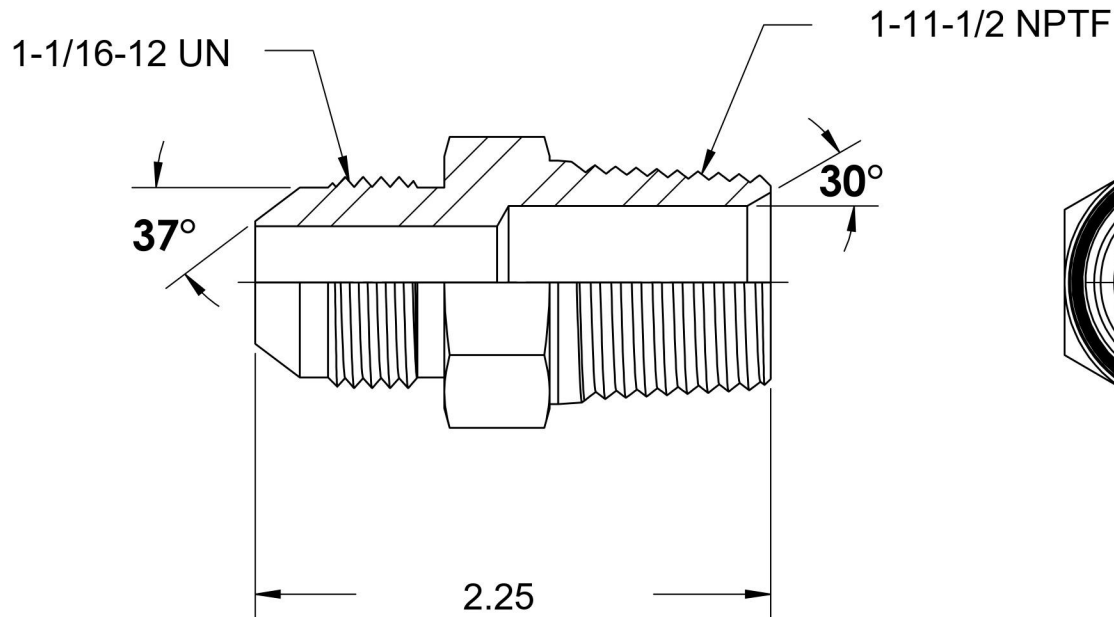

# 2404-12-16

Steel, SAE J514 37° Flare Male Connector, 3/4" Male JIC x 1" Male NPTF 30°

6701 Cochran Road  
Solon, Ohio 44139  
Phone: (440) 248-1880  
Toll Free: 1-888-331-1523

<b>Temperature Rating</b>	<b>Material</b>	<b>Industry Standards</b>	<b>Series</b>
-65°F to 500°F	C1045/12L14 Steel	SAE J514 , SAE J476 ASTM B633	2404
<b>Pressure Rating</b>	<b>Finish</b>		<b>Series Description</b>
5000 psi	Trivalent Zinc		SAE J514 37° Flare Male Connector