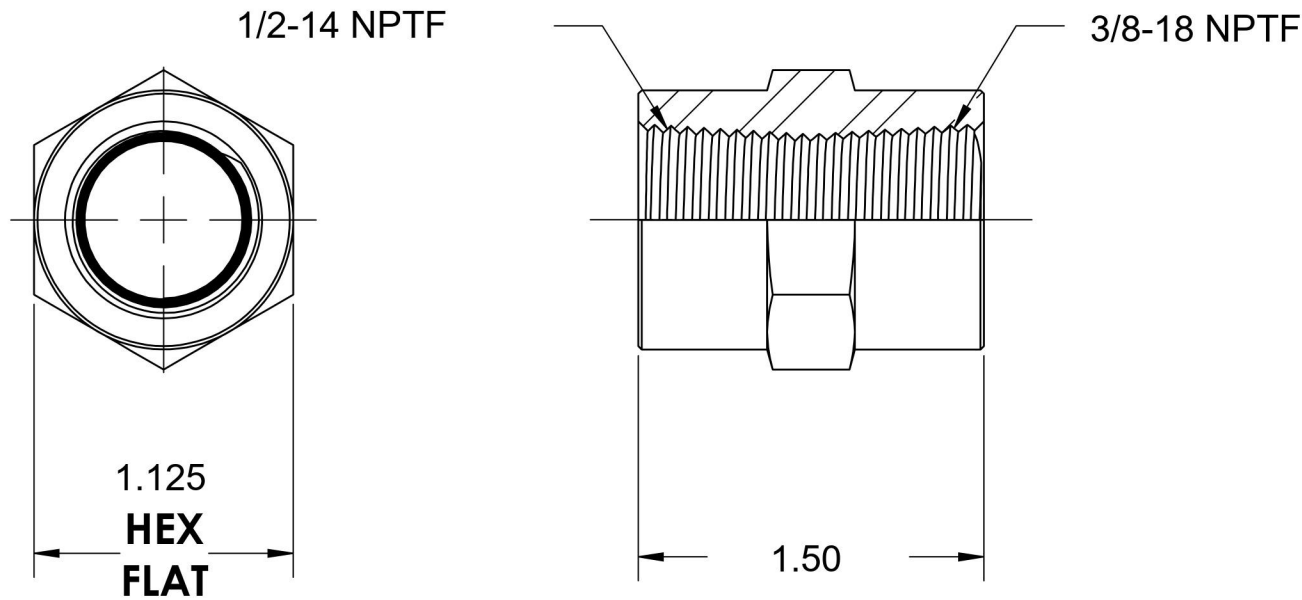

5000-08-06-SS

Stainless Steel, SAE J514 Pipe Hex Coupling, 1/2" Female NPTF x 3/8" Female NPTF

6701 Cochran Road
Solon, Ohio 44139
Phone: (440) 248-1880
Toll Free: 1-888-331-1523

Temperature Rating -425°F to 1200°F	Material 316/316L Stainless Steel	Industry Standards SAE J514 , SAE J476	Series 5000-SS
Pressure Rating 6000 psi	Finish Passivated		Series Description SAE J514 Pipe Hex Coupling