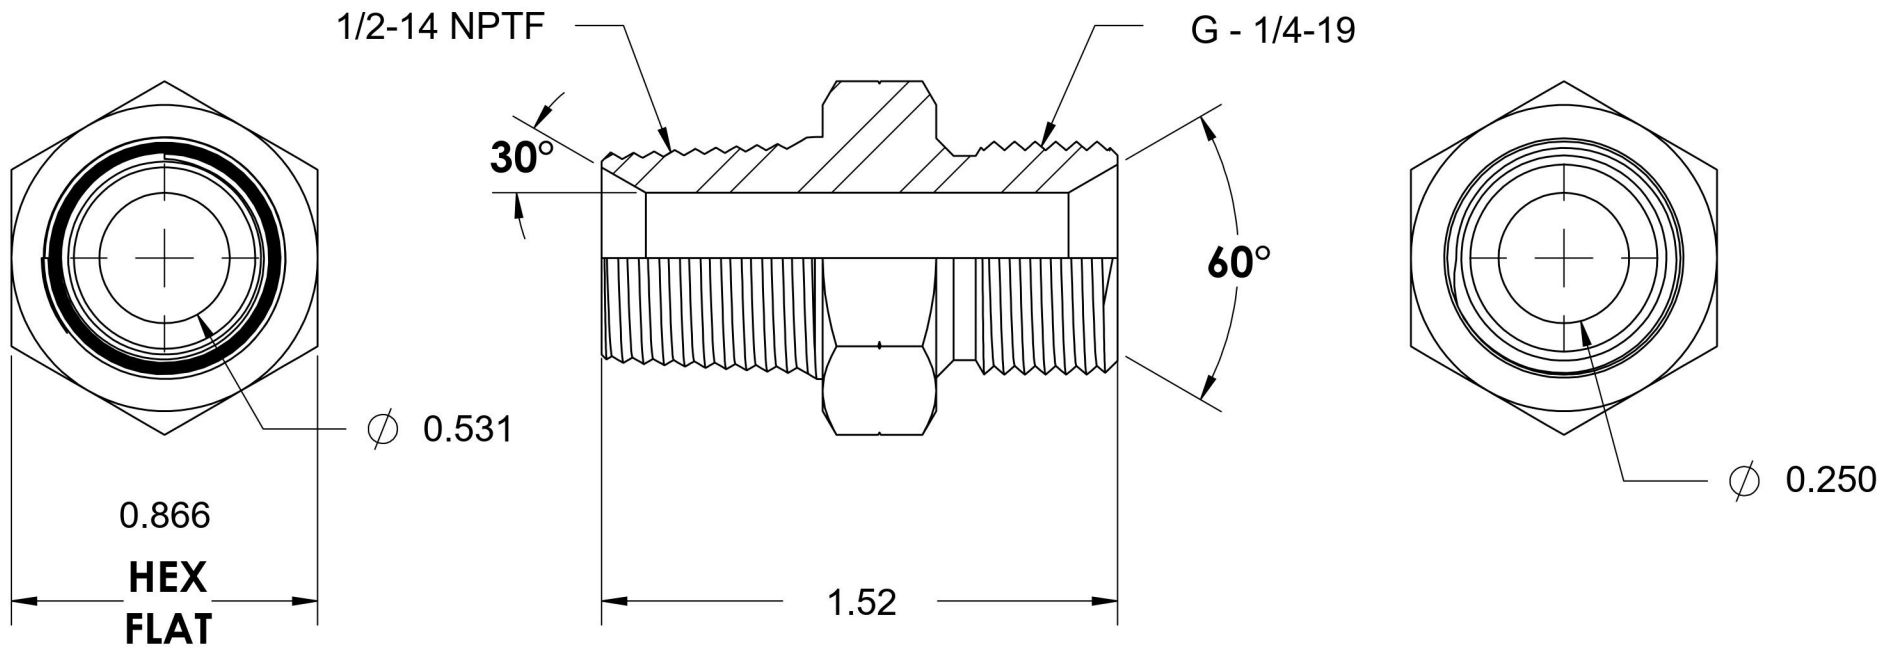

# 7032-08-04-SS

Stainless Steel, SAE J476 Pipe Male BSPP Port/Line Adapter, 1/2" Male NPTF 30° x 1/4-19 Male BSPP 60° Line/Port

6701 Cochran Road  
Solon, Ohio 44139  
Phone: (440) 248-1880  
Toll Free: 1-888-331-1523

<b>Temperature Rating</b>	<b>Material</b>	<b>Industry Standards</b>	<b>Series</b>
-425°F to 1200°F	316/316L Stainless Steel	SAE J476, ISO 1179	7032-SS
<b>Pressure Rating</b>	<b>Finish</b>		<b>Series Description</b>
5100 psi	Passivated		SAE J476 Pipe Male BSPP Port/Line Adapter