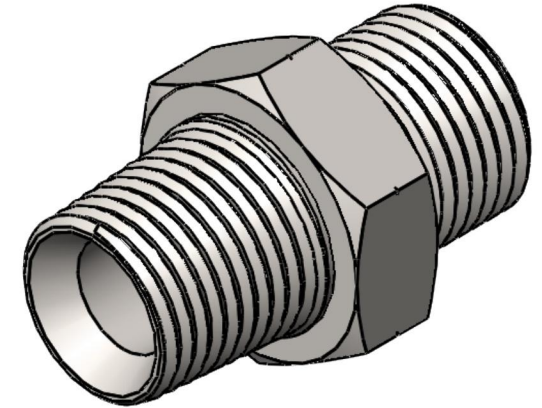

# 7032-08-04-SS

Stainless Steel, SAE J476 Pipe Male BSPP Port/Line Adapter, 1/2" Male NPTF 30° x 1/4-19 Male BSPP 60° Line/Port

6701 Cochran Road  
Solon, Ohio 44139  
Phone: (440) 248-1880  
Toll Free: 1-888-331-1523

<b>Temperature Rating</b>	<b>Material</b>	<b>Industry Standards</b>	<b>Series</b>
-425°F to 1200°F	316/316L Stainless Steel	SAE J476, ISO 1179	7032-SS
<b>Pressure Rating</b>	<b>Finish</b>		<b>Series Description</b>
5100 psi	Passivated		SAE J476 Pipe Male BSPP Port/Line Adapter