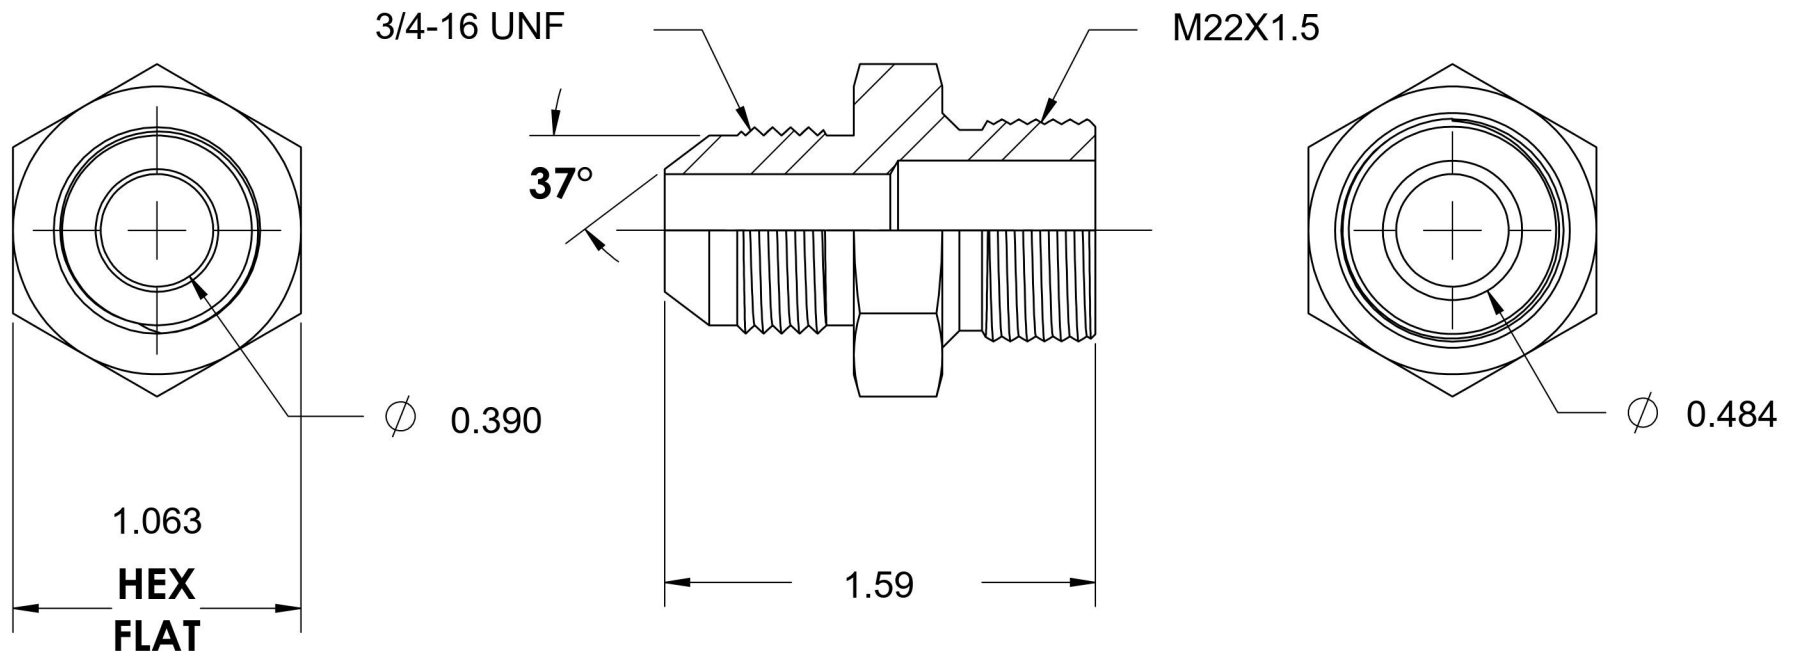

7005-08-22

Steel, SAE J514 37° Flare Male Metric Port/Line Connector, 1/2" Male JIC x M22X1.5 Male Metric 60° Line/Port

6701 Cochran Road
Solon, Ohio 44139
Phone: (440) 248-1880
Toll Free: 1-888-331-1523

Temperature Rating -65°F to 500°F	Material C1045/12L14 Steel	Industry Standards SAE J514, ISO 9974 ASTM B633	Series 7005
Pressure Rating 6000 psi	Finish Trivalent Zinc		Series Description SAE J514 37° Flare Male Metric Port/Line Connector