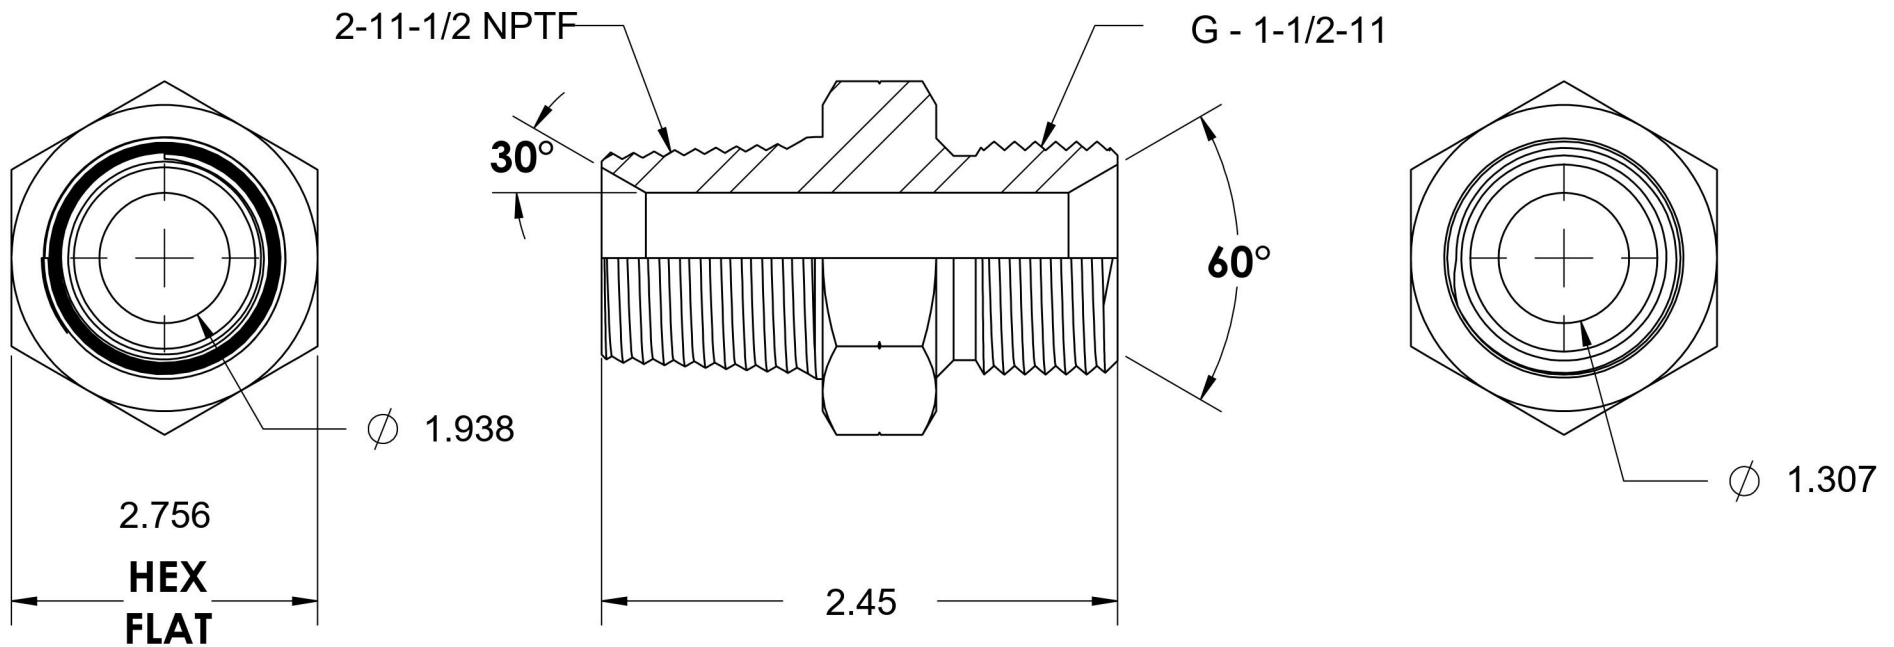

7032-32-24-SS

Stainless Steel, SAE J476 Pipe Male BSPP Port/Line Adapter, 2" Male NPTF 30° x 1-1/2-11 Male BSPP 60° Line/Port

6701 Cochran Road
Solon, Ohio 44139
Phone: (440) 248-1880
Toll Free: 1-888-331-1523

Temperature Rating -425°F to 1200°F	Material 316/316L Stainless Steel	Industry Standards SAE J476, ISO 1179	Series 7032-SS
Pressure Rating 1500 psi	Finish Passivated		Series Description SAE J476 Pipe Male BSPP Port/Line Adapter