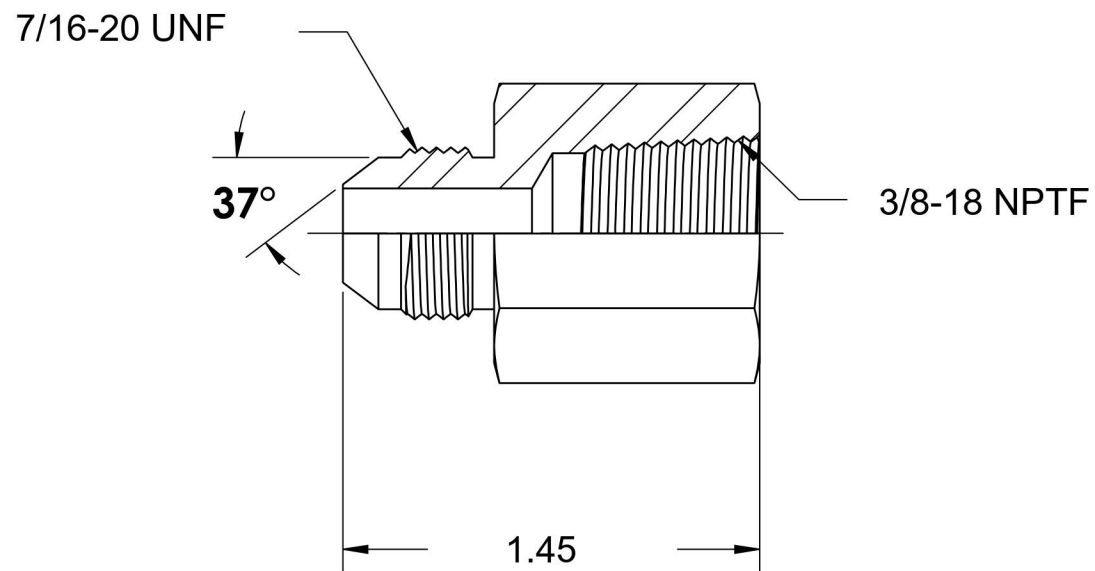

2405-04-06-SS

Stainless Steel, SAE J514 Flared Tube Female Connector, 1/4" Male JIC x 3/8" Female NPTF

6701 Cochran Road
Solon, Ohio 44139
Phone: (440) 248-1880
Toll Free: 1-888-331-1523

Temperature Rating -425°F to 1200°F	Material 316/316L Stainless Steel	Industry Standards SAE J514 , SAE J476	Series 2405-SS
Pressure Rating 6000 psi	Finish Passivated		Series Description SAE J514 Flared Tube Female Connector