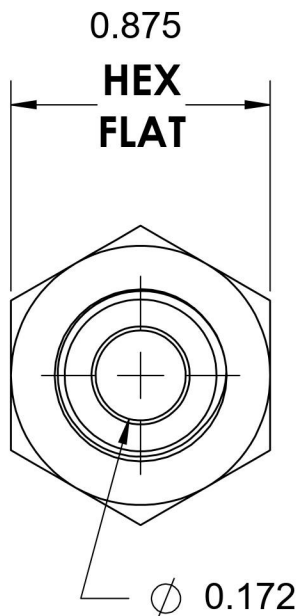

2405-04-06-SS

Stainless Steel, SAE J514 Flared Tube Female Connector, 1/4" Male JIC x 3/8" Female NPTF

6701 Cochran Road
Solon, Ohio 44139
Phone: (440) 248-1880
Toll Free: 1-888-331-1523

Temperature Rating -425°F to 1200°F	Material 316/316L Stainless Steel	Industry Standards SAE J514 , SAE J476	Series 2405-SS
Pressure Rating 6000 psi	Finish Passivated		Series Description SAE J514 Flared Tube Female Connector