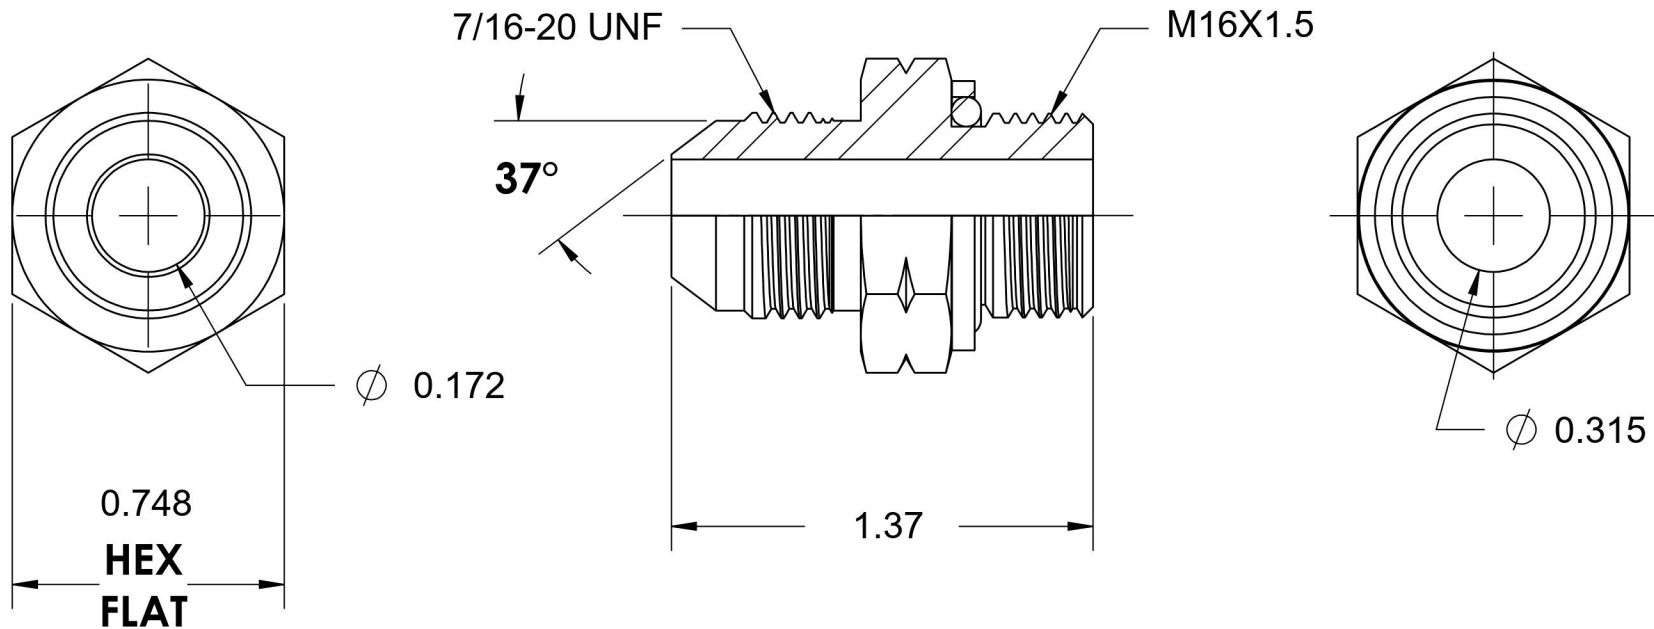

# 7001-04-16

Steel, SAE J514 37° Flare Male Metric Type (G) Port Adapter, 1/4" Male JIC x M16X1.5 Male Metric ORR

6701 Cochran Road  
Solon, Ohio 44139  
Phone: (440) 248-1880  
Toll Free: 1-888-331-1523

<b>Temperature Rating</b>	<b>Material</b>	<b>Industry Standards</b>	<b>Series</b>
-22°F to 257°F	C1045/12L14 Steel	SAE J514, ISO 9974	7001-ORR
<b>Pressure Rating</b>	<b>Finish</b>	ASTM B633	<b>Series Description</b>
5000 psi	Trivalent Zinc		SAE J514 37° Flare Male Metric Type (G) Port Adapter