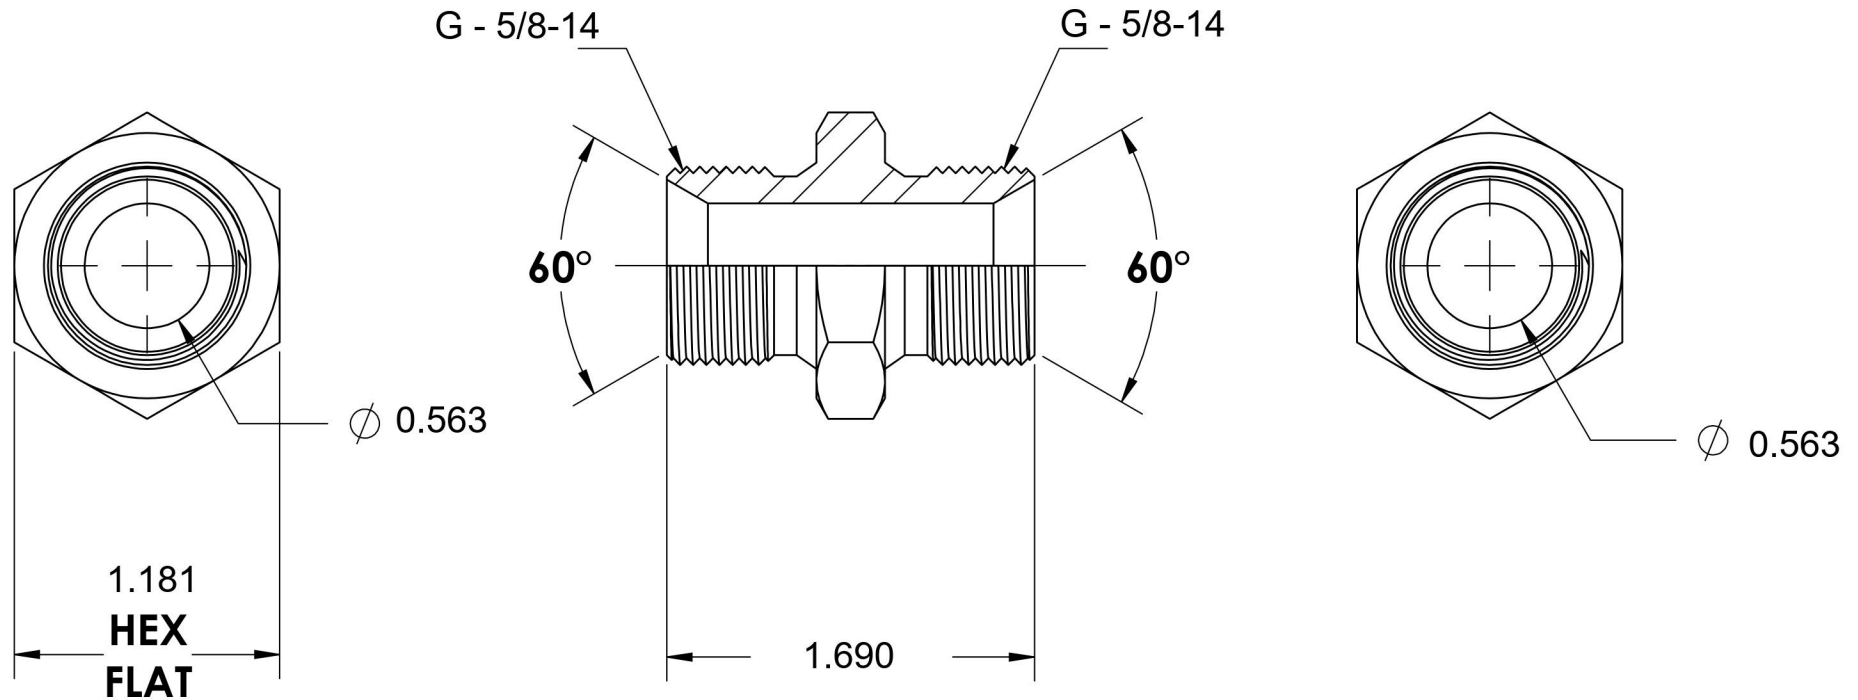

# 9022-10-10

Steel, ISO 1179 BSPP Port/Line Union, 5/8-14 Male BSPP 60° Line/Port x 5/8-14 Male BSPP 60° Line/Port

6701 Cochran Road  
Solon, Ohio 44139  
Phone: (440) 248-1880  
Toll Free: 1-888-331-1523

<b>Temperature Rating</b>	<b>Material</b>	<b>Industry Standards</b>	<b>Series</b>
-65°F to 500°F	C1045/12L14 Steel	ISO 1179, ISO 8434-6 ASTM B633	9022
<b>Pressure Rating</b>	<b>Finish</b>		<b>Series Description</b>
2900 psi	Trivalent Zinc		ISO 1179 BSPP Port/Line Union