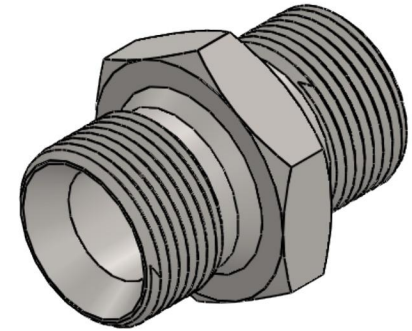

# 9022-10-10

Steel, ISO 1179 BSPP Port/Line Union, 5/8-14 Male BSPP 60° Line/Port x 5/8-14 Male BSPP 60° Line/Port

6701 Cochran Road  
Solon, Ohio 44139  
Phone: (440) 248-1880  
Toll Free: 1-888-331-1523

<b>Temperature Rating</b>	<b>Material</b>	<b>Industry Standards</b>	<b>Series</b>
-65°F to 500°F	C1045/12L14 Steel	ISO 1179, ISO 8434-6 ASTM B633	9022
<b>Pressure Rating</b>	<b>Finish</b>		<b>Series Description</b>
2900 psi	Trivalent Zinc		ISO 1179 BSPP Port/Line Union