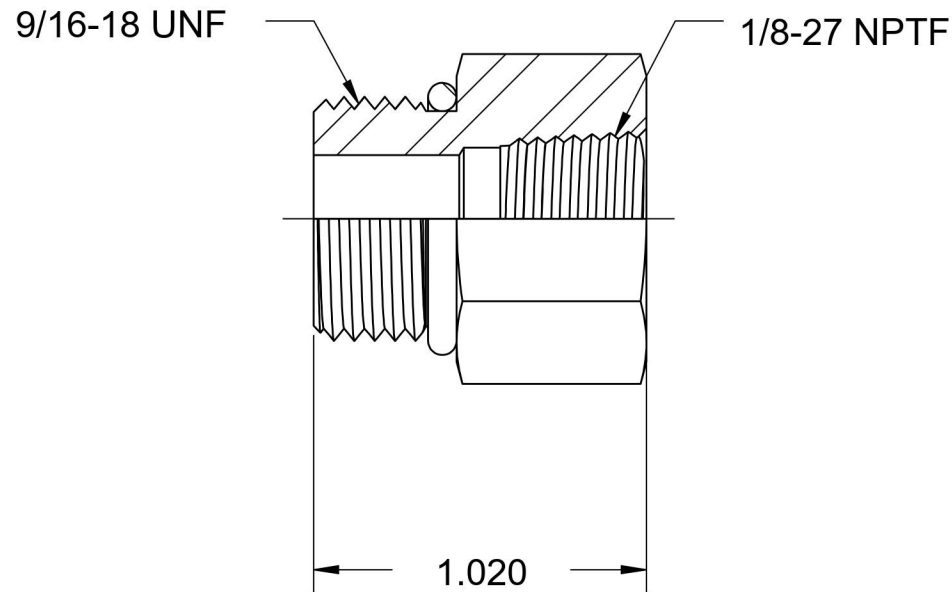

6405-06-02-O

Steel, SAE J1926 O-Ring Boss Female Adapter, 9/16-18 Male ORB x 1/8" Female NPTF

6701 Cochran Road
Solon, Ohio 44139
Phone: (440) 248-1880
Toll Free: 1-888-331-1523

Temperature Rating

-40°F to 250°F

Pressure Rating

6000 psi

Material

C1045 / 12L14 Steel

Finish

Trivalent Zinc

Industry Standards

SAE J1926-3, SAE J476
SAE J515, ASTM B633

Series

6405-O

Series Description

SAE J1926 O-Ring Boss
Female Adapter