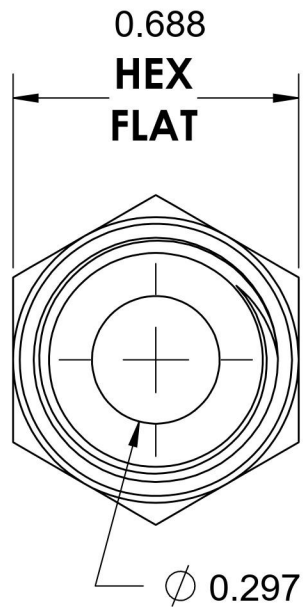

6405-06-02-O

Steel, SAE J1926 O-Ring Boss Female Adapter, 9/16-18 Male ORB x 1/8" Female NPTF

6701 Cochran Road
Solon, Ohio 44139
Phone: (440) 248-1880
Toll Free: 1-888-331-1523

Temperature Rating

-40°F to 250°F