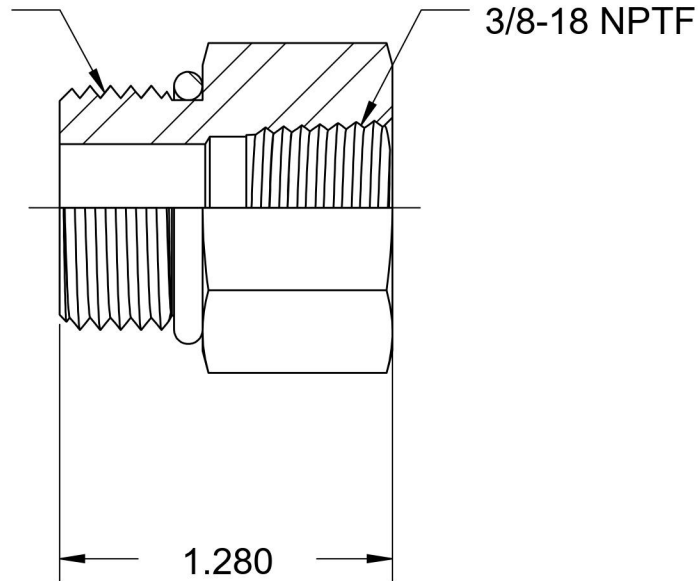

# 6405-08-06-O

Steel, SAE J1926 O-Ring Boss Female Adapter, 3/4-16 Male ORB x 3/8" Female NPTF

3/4-16 UNF

6701 Cochran Road  
Solon, Ohio 44139  
Phone: (440) 248-1880  
Toll Free: 1-888-331-1523

**Temperature Rating**

-40°F to 250°F

**Pressure Rating**

6000 psi

**Material**

C1045 / 12L14 Steel

**Finish**

Trivalent Zinc

**Industry Standards**