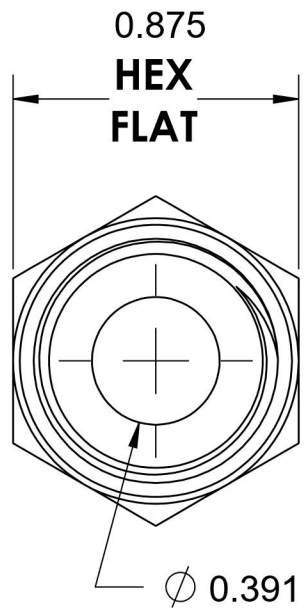

# 6405-08-06-O

Steel, SAE J1926 O-Ring Boss Female Adapter, 3/4-16 Male ORB x 3/8" Female NPTF

3/4-16 UNF

6701 Cochran Road  
Solon, Ohio 44139  
Phone: (440) 248-1880  
Toll Free: 1-888-331-1523

**Temperature Rating**

-40°F to 250°F

**Pressure Rating**

6000 psi

**Material**

C1045 / 12L14 Steel

**Finish**

Trivalent Zinc

**Industry Standards**