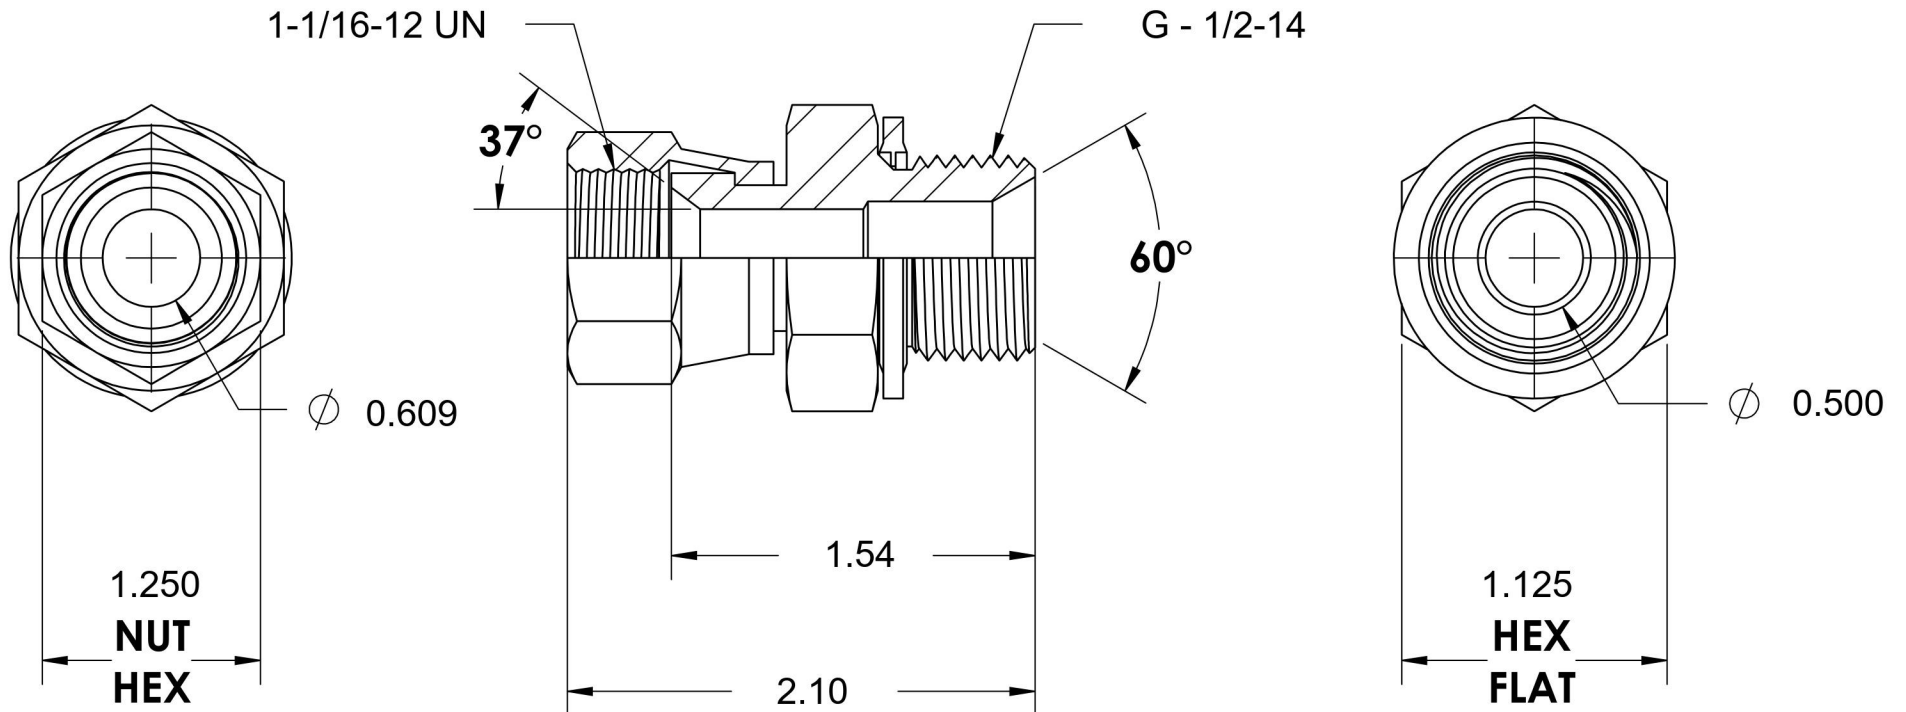

7022-12-08-SS-BS

Stainless Steel, SAE J514 37° Flare Swivel BSPP Type (D) Bonded Seal Port/Line Connector, 3/4" Female JIC Swivel x 1/2-14 Male BSPP 60° Line/Port

6701 Cochran Road
Solon, Ohio 44139
Phone: (440) 248-1880
Toll Free: 1-888-331-1523

Temperature Rating -40°F to 250°F	Material 316/316L Stainless Steel	Industry Standards SAE J514, ISO 1179	Series 7022-BS-SS
Pressure Rating 2900 psi	Finish Passivated	ISO 8434-6	Series Description SAE J514 37° Flare Swivel BSPP Type (D) Bonded Seal Port/Line Connector