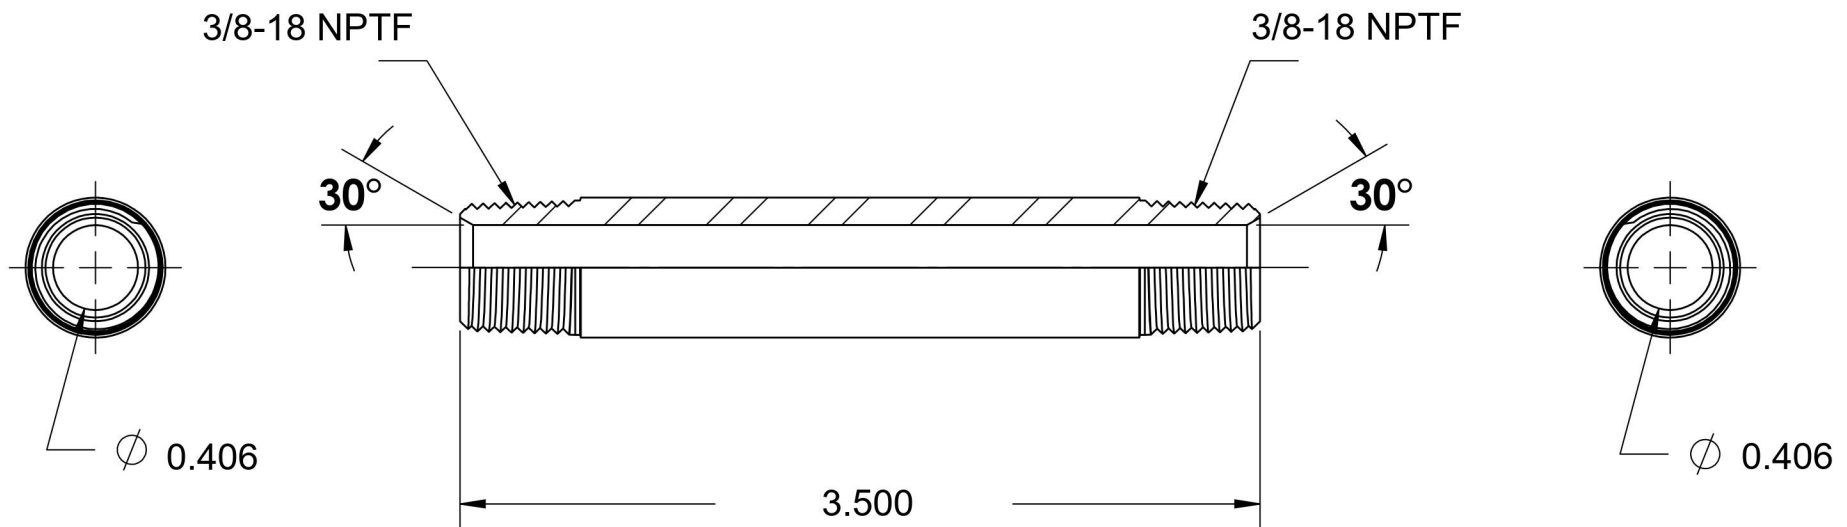

5404-N-06X3.500-SS

Stainless Steel, SAE J514 Pipe Long Nipple, 3/8" Male NPTF 30° x 3/8" Male NPTF 30°

6701 Cochran Road
Solon, Ohio 44139
Phone: (440) 248-1880
Toll Free: 1-888-331-1523

| | | | |
|---------------------------|--------------------------|---------------------------|---------------------------|
| Temperature Rating | Material | Industry Standards | Series |
| -425°F to 1200°F | 316/316L Stainless Steel | SAE J514, SAE J476 | 5404-N-SS |
| Pressure Rating | Finish | | Series Description |
| 7200 psi | Passivated | | SAE J514 Pipe Long Nipple |