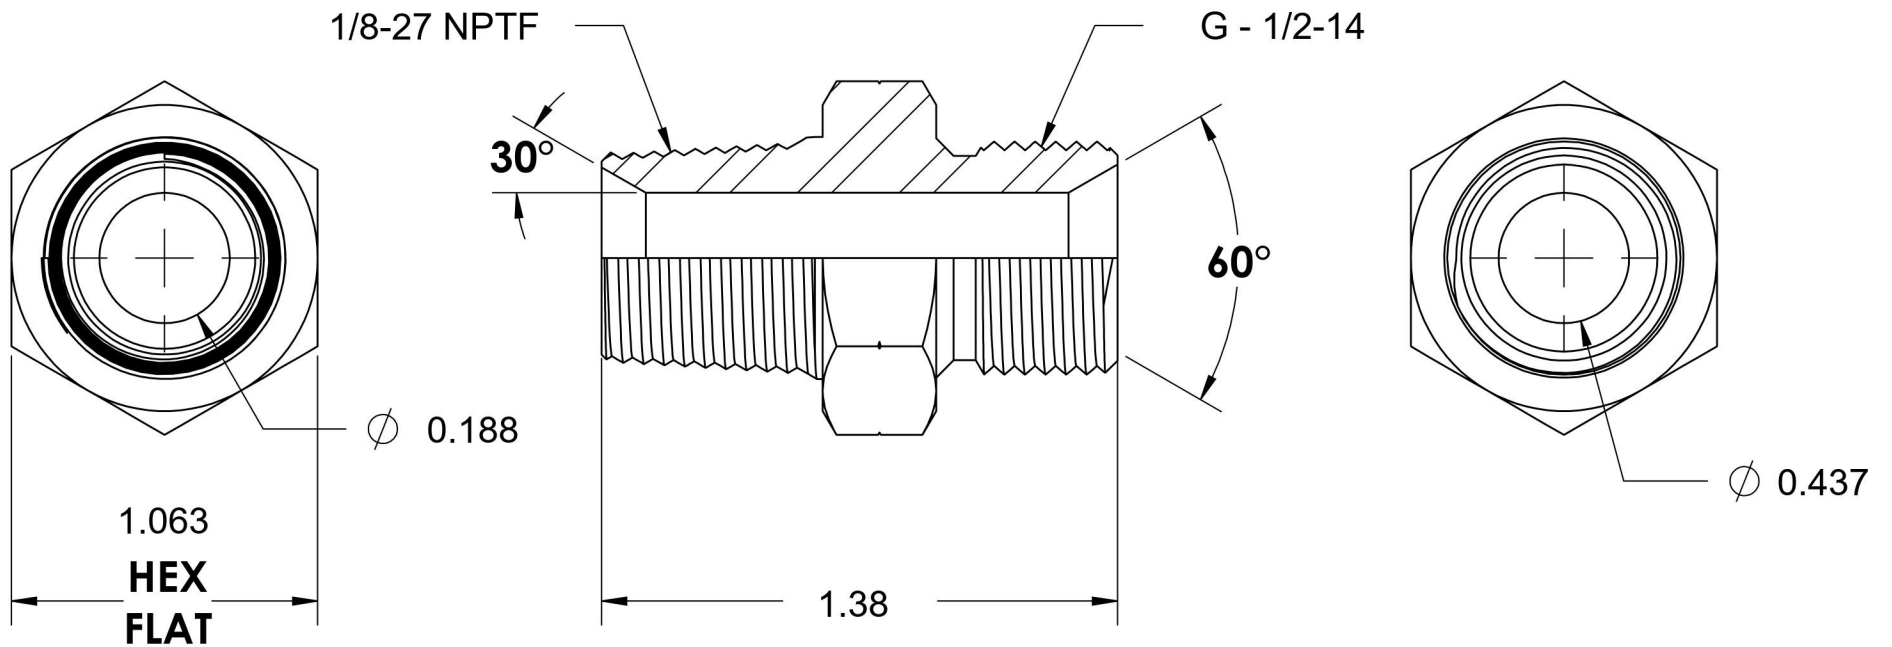

7032-02-08

Steel, SAE J476 Pipe Male BSPP Port/Line Adapter, 1/8" Male NPTF 30° x 1/2-14 Male BSPP 60° Line/Port

6701 Cochran Road
Solon, Ohio 44139
Phone: (440) 248-1880
Toll Free: 1-888-331-1523

Temperature Rating -65°F to 500°F	Material C1045 / 12L14 Steel	Industry Standards SAE J476, ISO 1179	Series 7032
Pressure Rating 2900 psi	Finish Trivalent Zinc	ISO 8434-6, ASTM B633	Series Description SAE J476 Pipe Male BSPP Port/Line Adapter