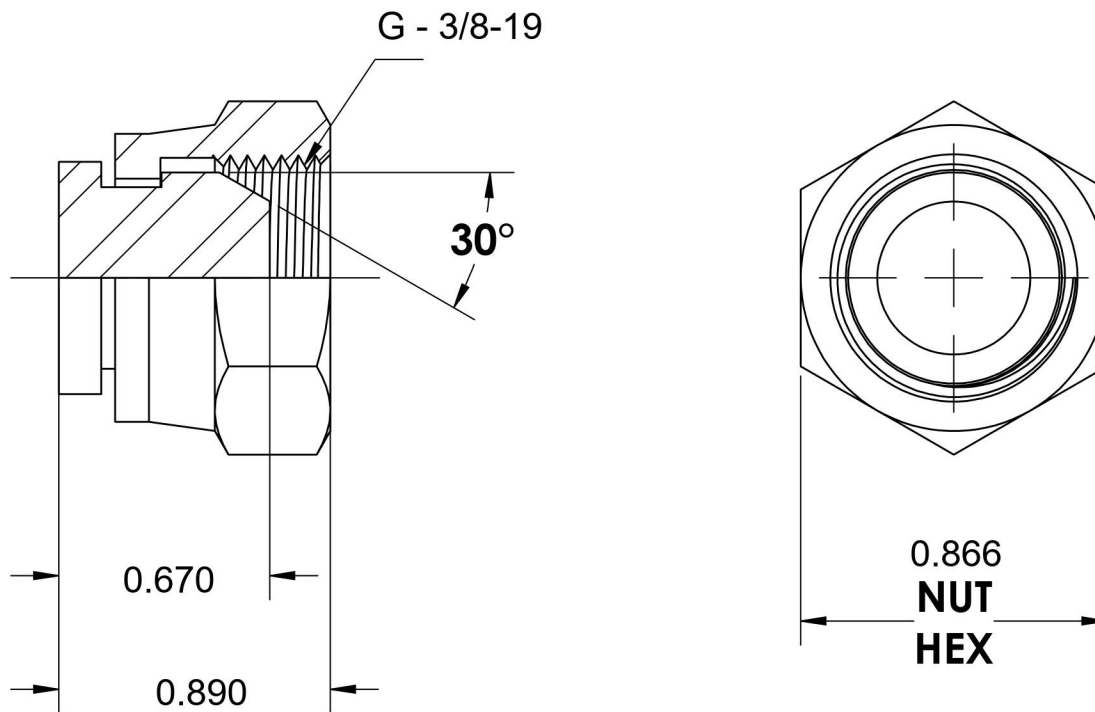

9644-C-06-SS

Stainless Steel, ISO 8434-6 60° Cone BSPP Swivel Cap, 3/8" Female BSPP Swivel

6701 Cochran Road
Solon, Ohio 44139
Phone: (440) 248-1880
Toll Free: 1-888-331-1523

Temperature Rating -425°F to 1200°F	Material 316/316L Stainless Steel	Industry Standards ISO 8434-6	Series 9644-C-SS
Pressure Rating 5100 psi	Finish Passivated		Series Description ISO 8434-6 60° Cone BSPP Swivel Cap