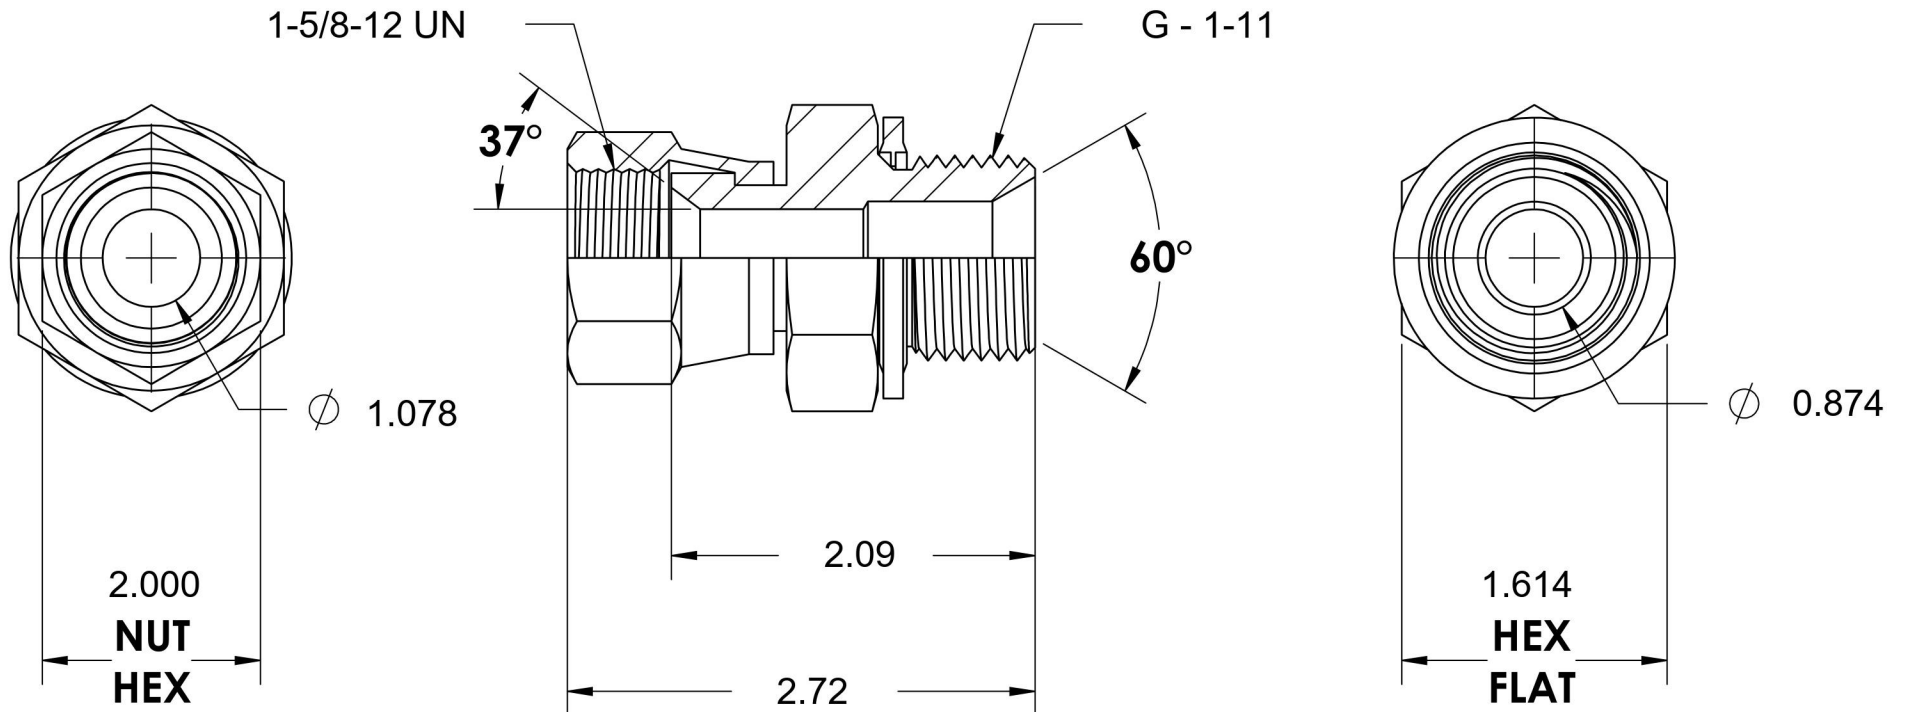

7022-20-16-SS-BS

Stainless Steel, SAE J514 37° Flare Swivel BSPP Type (D) Bonded Seal Port/Line Connector, 1-1/4" Female JIC Swivel x 1-11 Male BSPP 60° Line/Port

6701 Cochran Road
Solon, Ohio 44139
Phone: (440) 248-1880
Toll Free: 1-888-331-1523

Temperature Rating	-40°F to 250°F	Material	316/316L Stainless Steel	Industry Standards	SAE J514, ISO 1179	Series	7022-BS-SS
Pressure Rating	1700 psi	Finish	Passivated	ISO 8434-6		Series Description	SAE J514 37° Flare Swivel BSPP Type (D) Bonded Seal Port/Line Connector