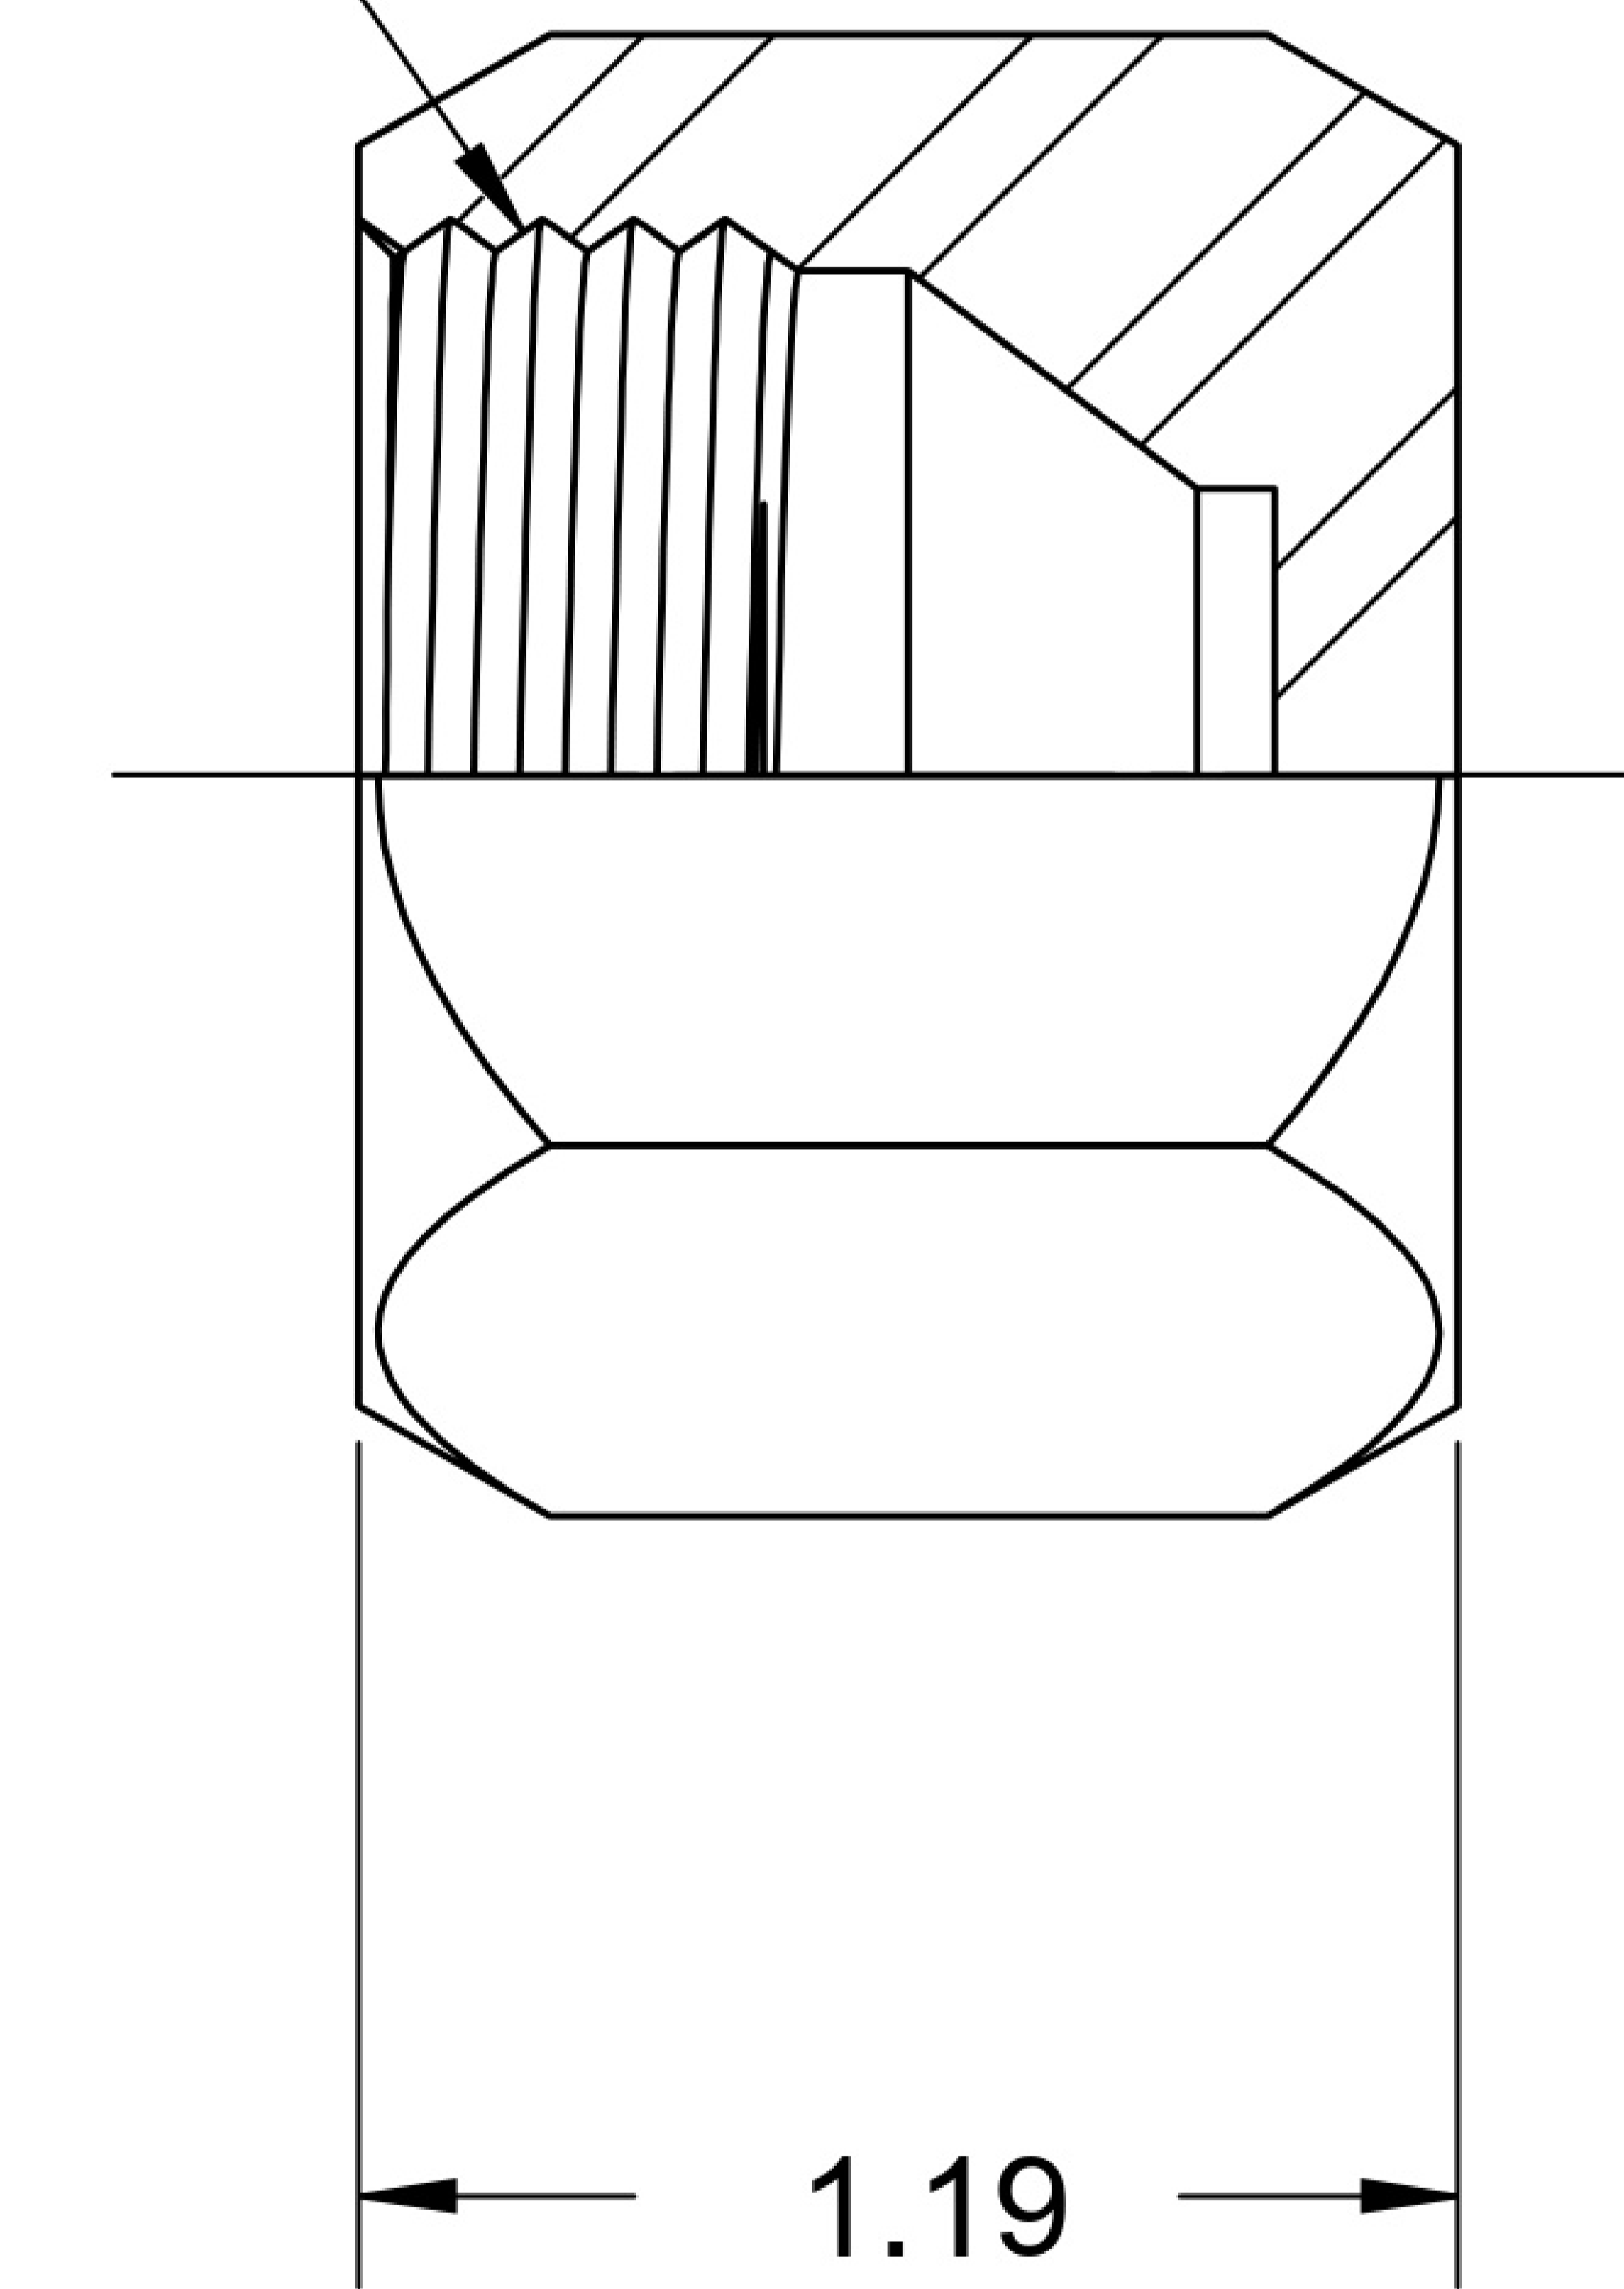

# 0304-C-24-B

Brass, SAE J514 37° Flare Tube Cap, 1-1/2" Female JIC

1-7/8-12 UN

6701 Cochran Road  
Solon, Ohio 44139  
Phone: (440) 248-1880  
Toll Free: 1-888-331-1523

**Temperature Rating**

-325°F to 400°F

**Series**

0304-C-B

**Series Description**

SAE J514 37° Flare Tube Cap