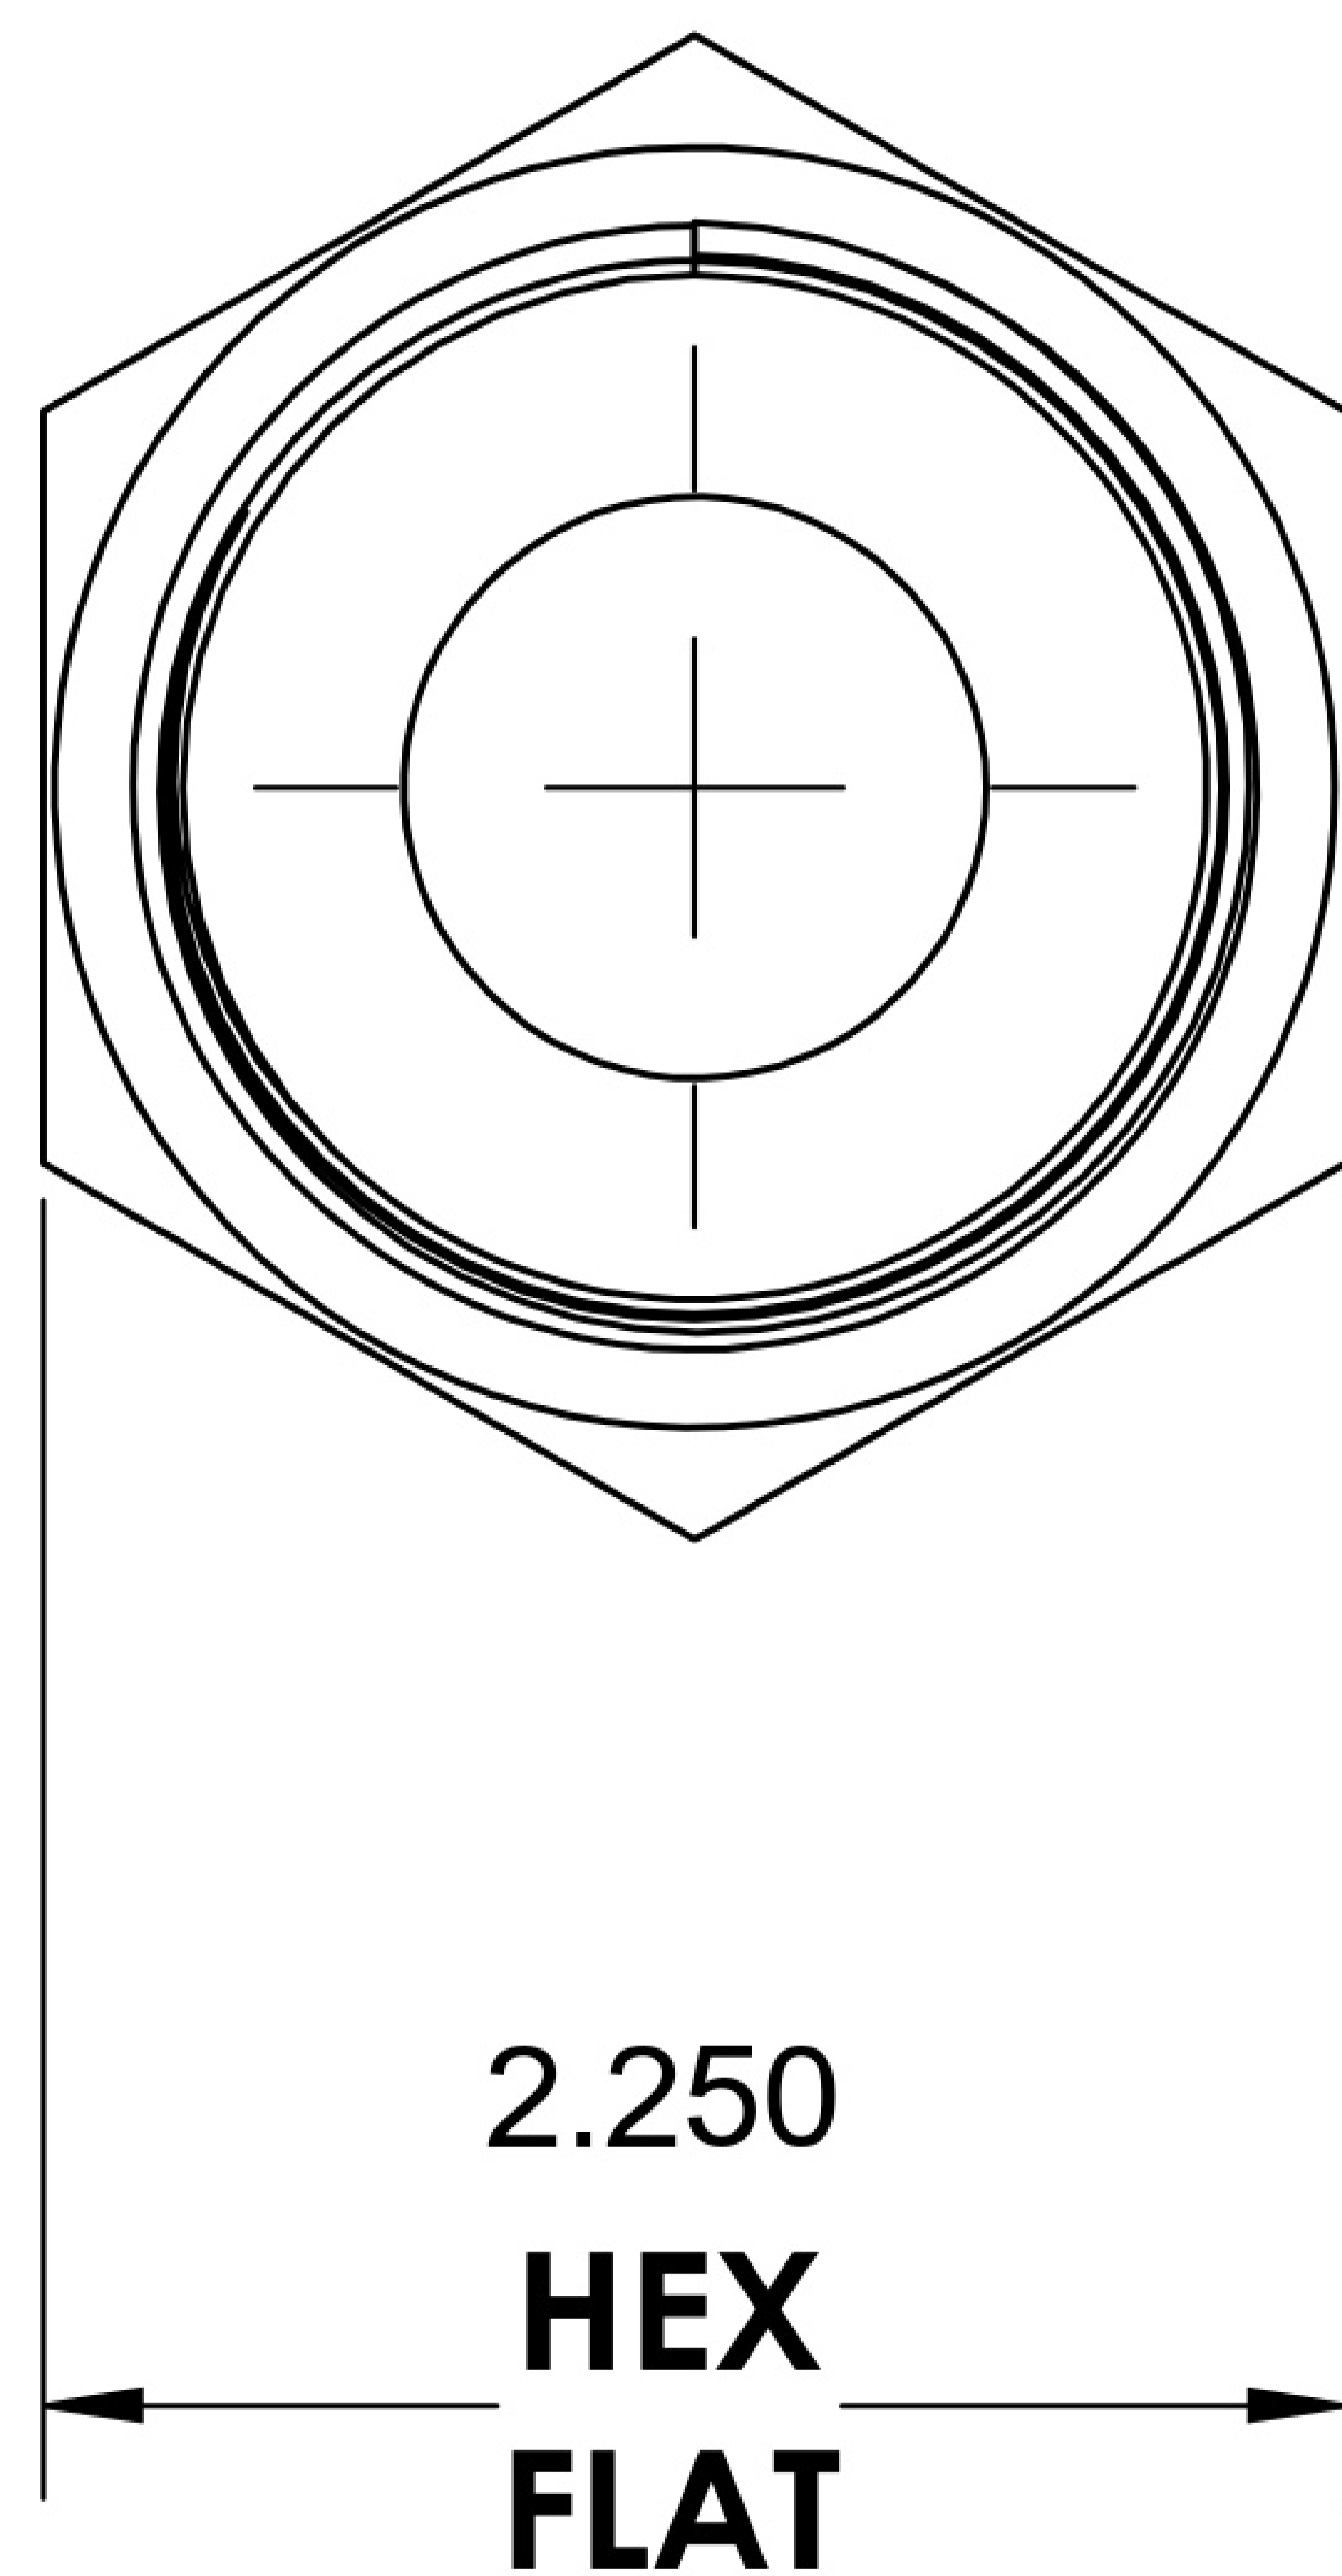

# 0304-C-24-B

Brass, SAE J514 37° Flare Tube Cap, 1-1/2" Female JIC

1-7/8-12 UN

6701 Cochran Road  
Solon, Ohio 44139  
Phone: (440) 248-1880  
Toll Free: 1-888-331-1523

**Temperature Rating**

-325°F to 400°F