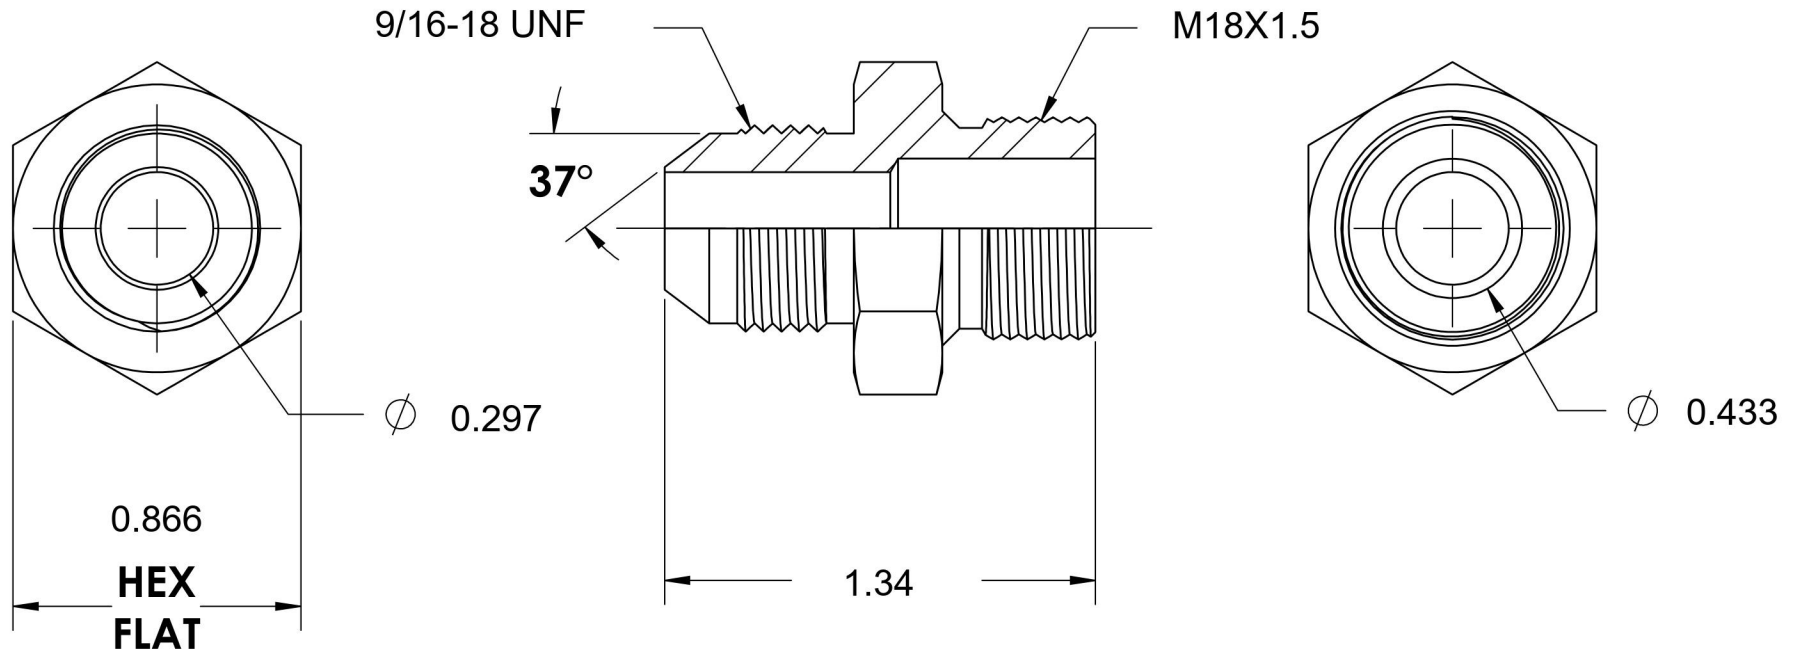

7005-06-18

Steel, SAE J514 37° Flare Male Metric Port/Line Connector, 3/8" Male JIC x M18X1.5 Male Metric 60° Line/Port

6701 Cochran Road
Solon, Ohio 44139
Phone: (440) 248-1880
Toll Free: 1-888-331-1523

Temperature Rating	Material	Industry Standards	Series
-65°F to 500°F	C1045/12L14 Steel	SAE J514, ISO 9974	7005
Pressure Rating	Finish	ASTM B633	Series Description
6000 psi	Trivalent Zinc		SAE J514 37° Flare Male Metric Port/Line Connector