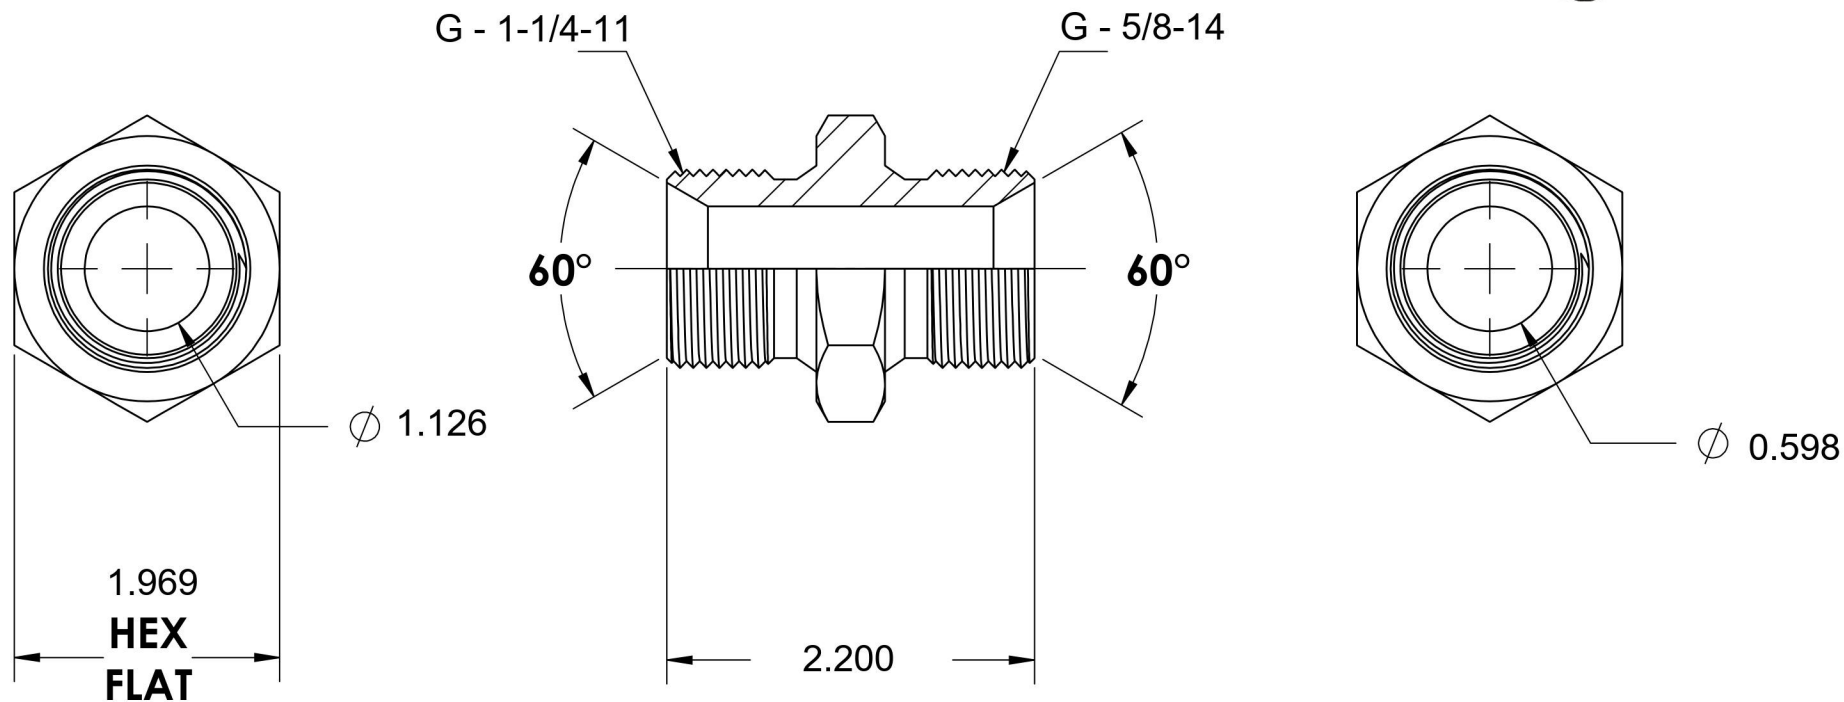

9022-20-10

Steel, ISO 1179 BSPP Port/Line Union, 1-1/4-11 Male BSPP 60° Line/Port x 5/8-14 Male BSPP 60° Line/Port

6701 Cochran Road
Solon, Ohio 44139
Phone: (440) 248-1880
Toll Free: 1-888-331-1523

Temperature Rating

-65°F to 500°F

Pressure Rating

1500 psi

Material

C1045/12L14 Steel

Finish

Trivalent Zinc

Industry Standards