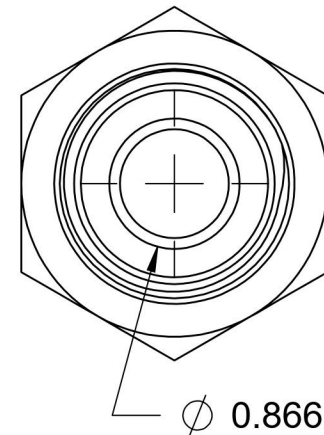

7002-12-16

Steel, SAE J514 37° Flare Male BSPP Port/Line Connector, 3/4" Male JIC x 1-11 Male BSPP 60° Line/Port

6701 Cochran Road
Solon, Ohio 44139
Phone: (440) 248-1880
Toll Free: 1-888-331-1523

Temperature Rating	Material	Industry Standards	Series
-65°F to 500°F	C1045/12L14 Steel	SAE J514, ISO 1179	7002
Pressure Rating	Finish	ISO 8434-6, ASTM B633	Series Description
1700 psi	Trivalent Zinc		SAE J514 37° Flare Male BSPP Port/Line Connector