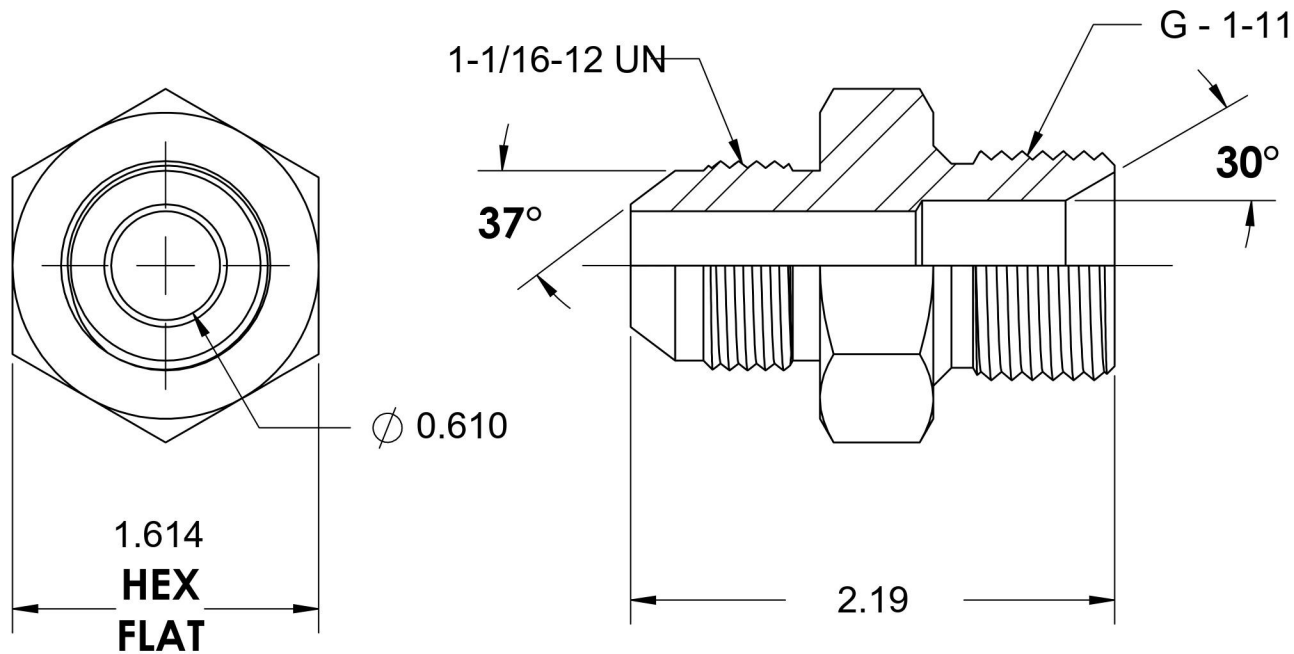

7002-12-16

Steel, SAE J514 37° Flare Male BSPP Port/Line Connector, 3/4" Male JIC x 1-11 Male BSPP 60° Line/Port

6701 Cochran Road
Solon, Ohio 44139
Phone: (440) 248-1880
Toll Free: 1-888-331-1523

Temperature Rating	Material	Industry Standards	Series
-65°F to 500°F	C1045/12L14 Steel	SAE J514, ISO 1179	7002
Pressure Rating	Finish	ISO 8434-6, ASTM B633	Series Description
1700 psi	Trivalent Zinc		SAE J514 37° Flare Male BSPP Port/Line Connector