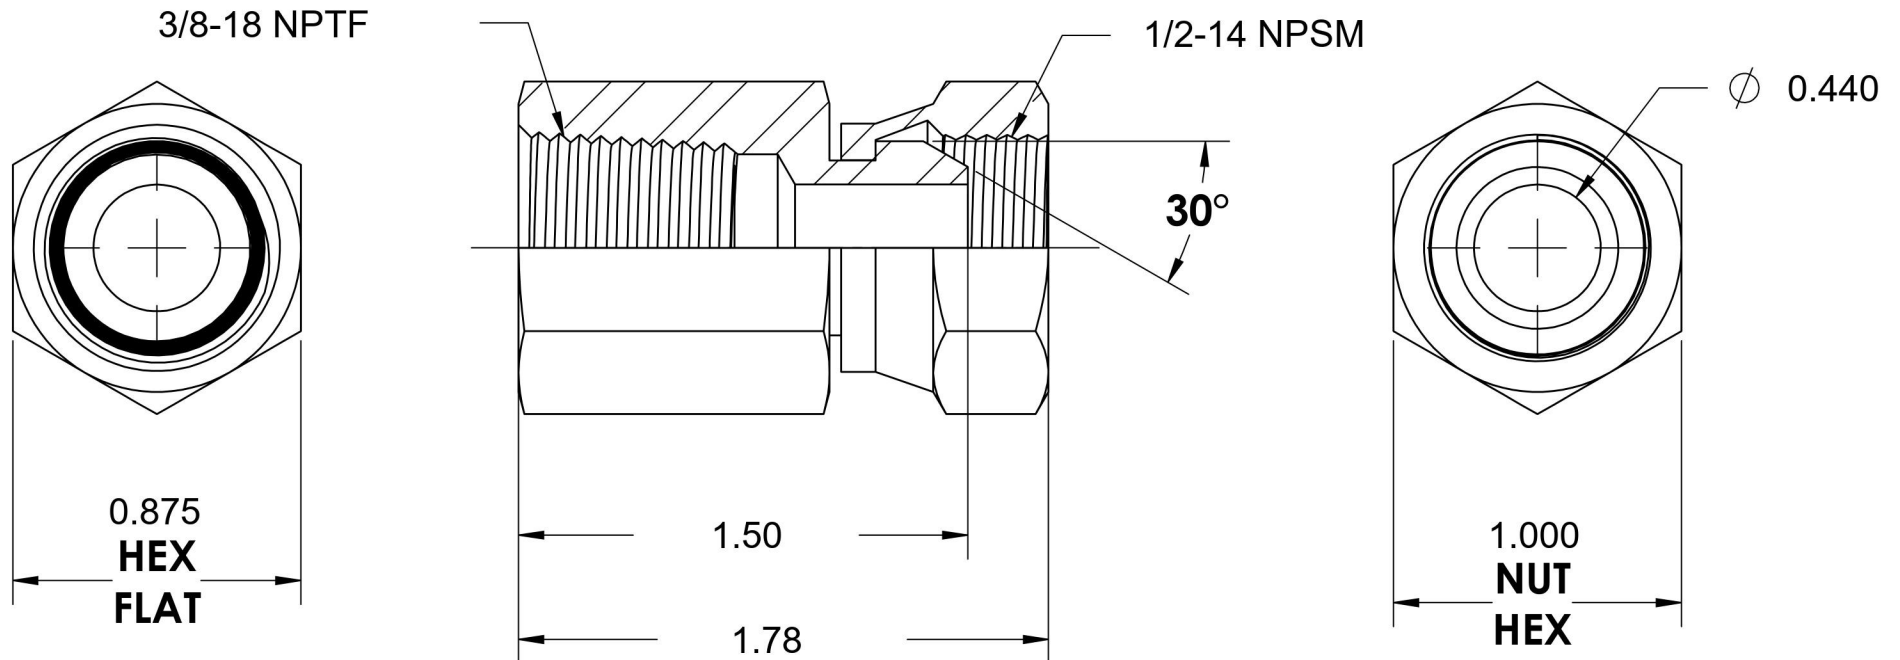

1405-06-08

Steel, SAE J514 NPSM Swivel Female Connector, 3/8" Female NPTF x 1/2" Female NPSM Swivel

6701 Cochran Road
Solon, Ohio 44139
Phone: (440) 248-1880
Toll Free: 1-888-331-1523

Temperature Rating -65°F to 500°F	Material C1045/12L14 Steel	Industry Standards SAE J514, SAE J476 ASTM B633	Series 1405
Pressure Rating 5000 psi	Finish Trivalent Zinc		Series Description SAE J514 NPSM Swivel Female Connector