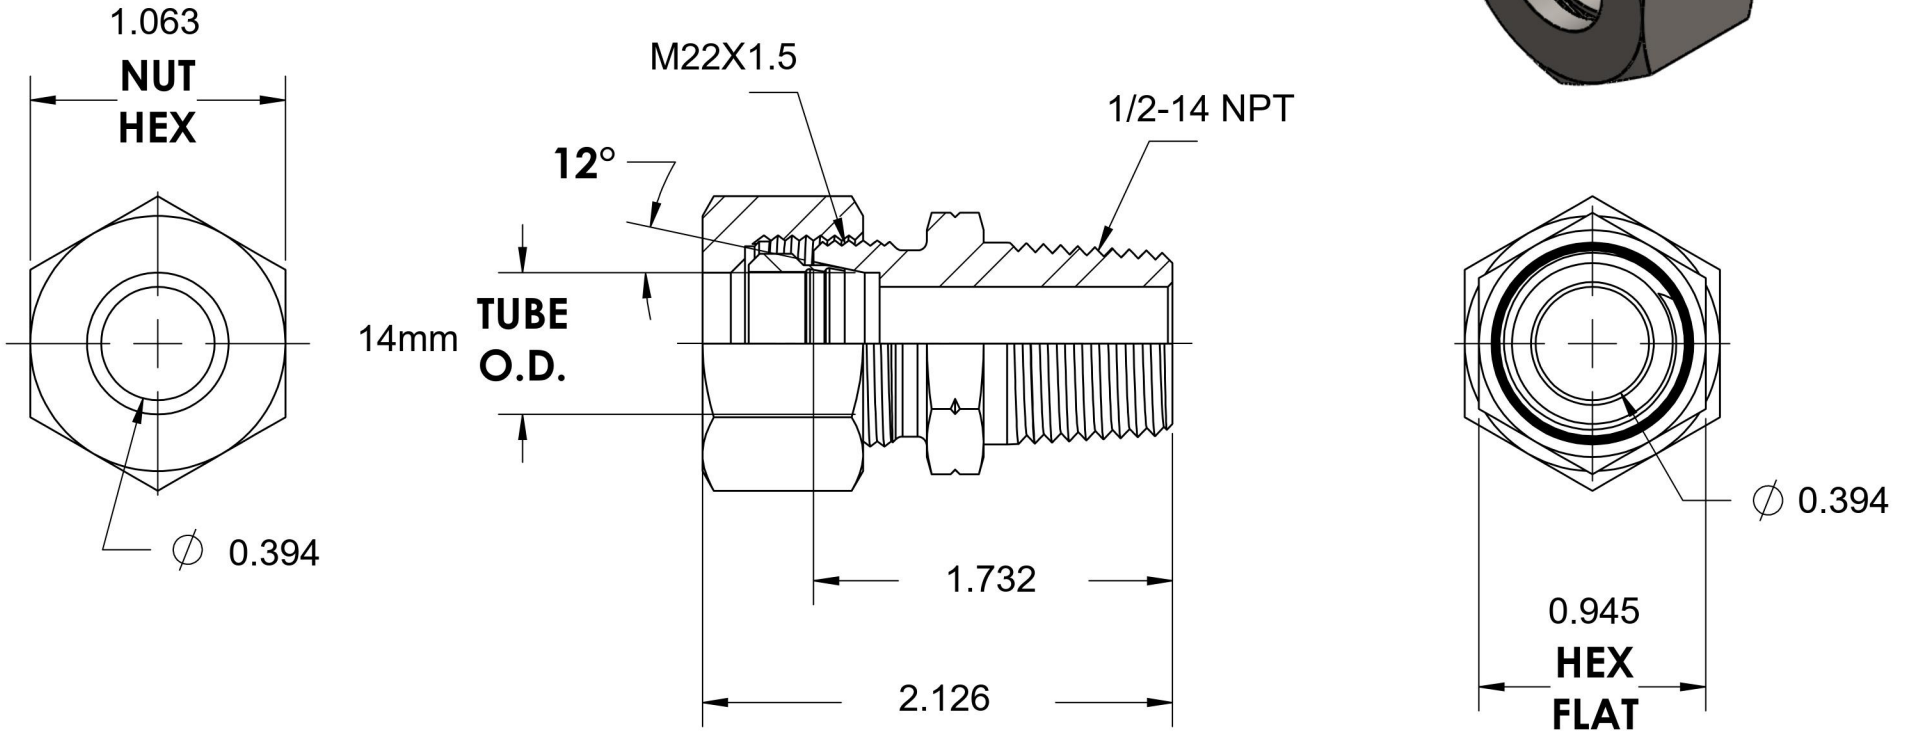

# D2404-S14-08

Steel, DIN 2353 Male Connector, Heavy 14mm Tube OD x 1/2" NPT

6701 Cochran Road  
Solon, Ohio 44139  
Phone: (440) 248-1880  
Toll Free: 1-888-331-1523

<b>Temperature Rating</b>	<b>Material</b>	<b>Industry Standards</b>	<b>Series</b>
-65°F to 500°F	C22 Steel	DIN 2353, ISO 8434-1 ANSI/ASME B1.20.1	D2404
<b>Pressure Rating</b>	<b>Finish</b>		<b>Series Description</b>
9137psi	Zinc Nickel		DIN 2353 Flareless Tube Male Connector