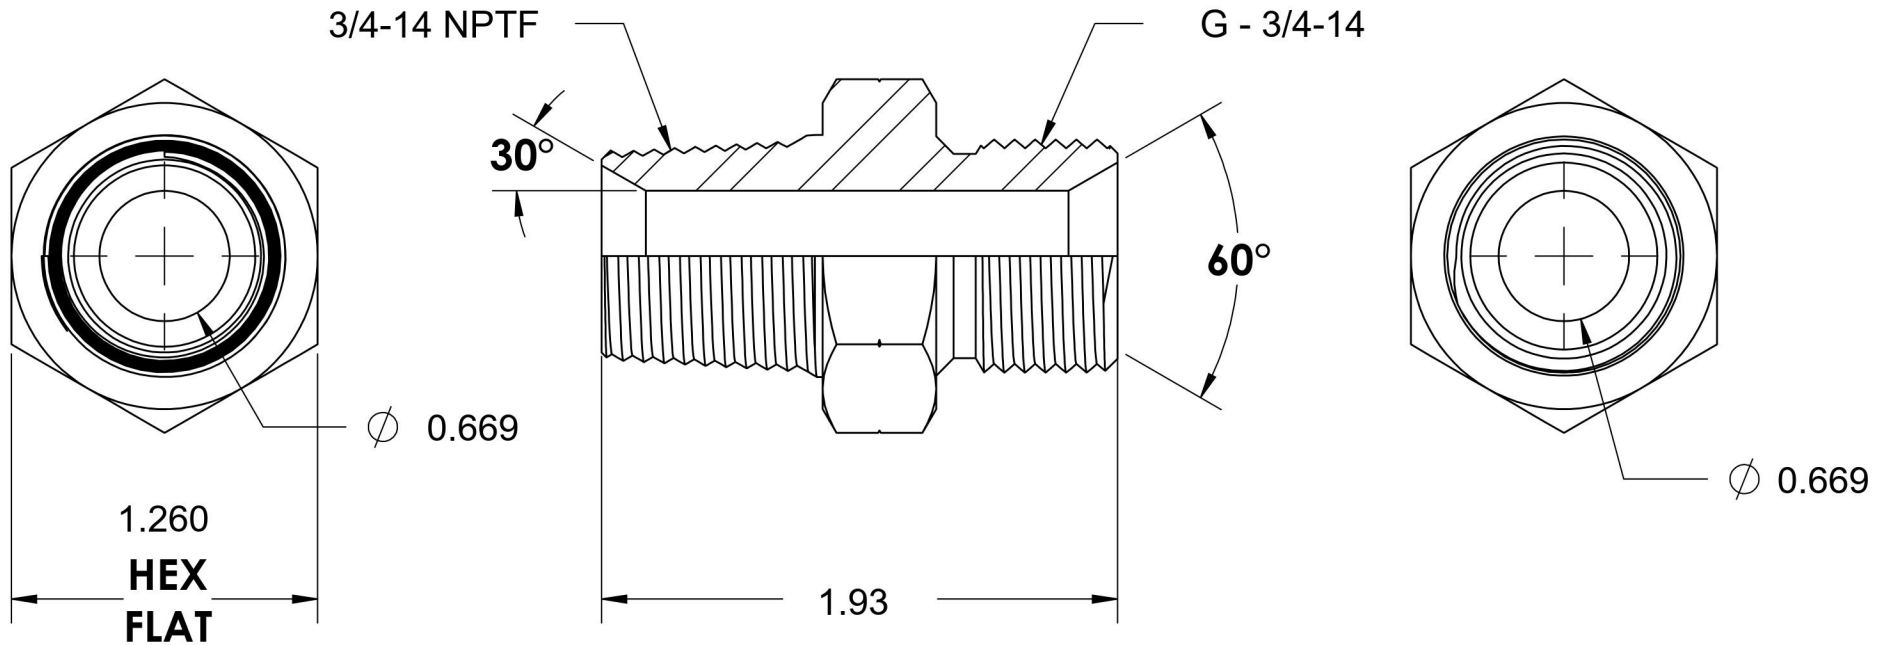

7032-12-12

Steel, SAE J476 Pipe Male BSPP Port/Line Adapter, 3/4" Male NPTF 30° x 3/4-14 Male BSPP 60° Line/Port

6701 Cochran Road
Solon, Ohio 44139
Phone: (440) 248-1880
Toll Free: 1-888-331-1523

Temperature Rating	Material	Industry Standards	Series
-65°F to 500°F	C1045 / 12L14 Steel	SAE J476, ISO 1179	7032
Pressure Rating	Finish	ISO 8434-6, ASTM B633	Series Description
2900 psi	Trivalent Zinc		SAE J476 Pipe Male BSPP Port/Line Adapter