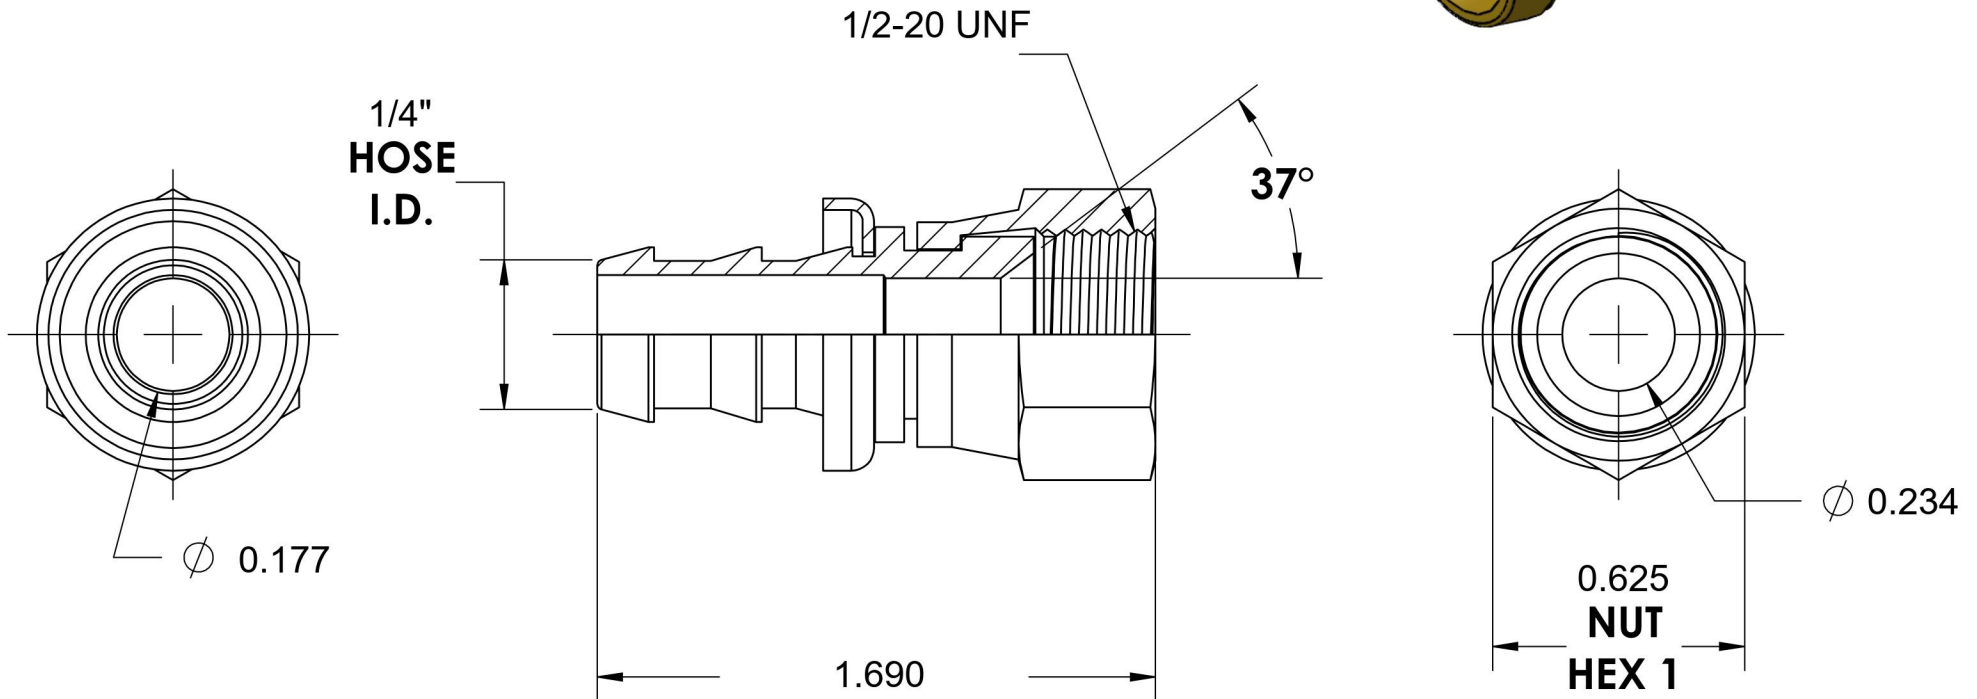

# 2111-04-05-B

Brass, SAE J514 Push-Lok Swivel Hose Connector, 1/4" Push-Lok Hose Barb x 5/16" Female JIC Swivel

6701 Cochran Road  
Solon, Ohio 44139  
Phone: (440) 248-1880  
Toll Free: 1-888-331-1523

<b>Temperature Rating</b>	<b>Material</b>	<b>Industry Standards</b>	<b>Series</b>
-50°F to 185°F	C36000 Brass	SAE J514	2111-B
<b>Pressure Rating</b>	<b>Finish</b>		<b>Series Description</b>
150 psi	Natural Finish		SAE J514 Push-Lok Swivel Hose Connector