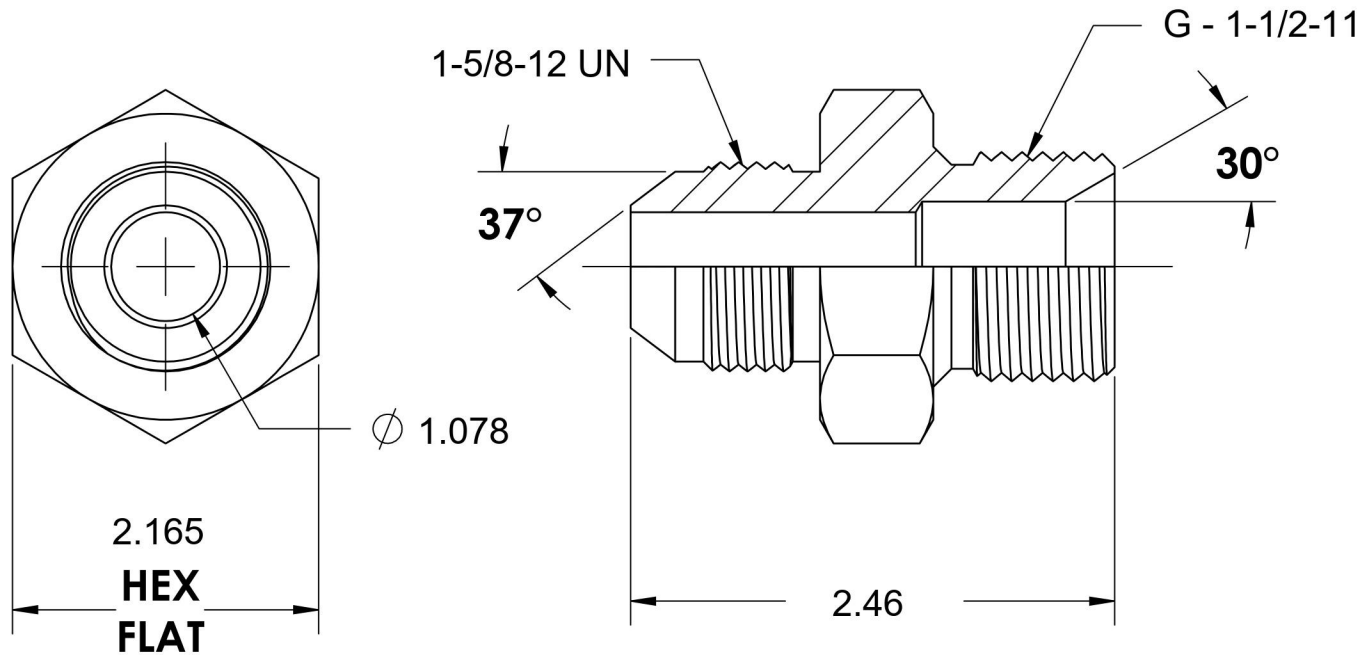

# 7002-20-24-SS

Stainless Steel, SAE J514 37° Flare Male BSPP Port/Line Connector, 1-1/4" Male JIC x 1-1/2-11 Male BSPP 60° Line/Port

6701 Cochran Road  
Solon, Ohio 44139  
Phone: (440) 248-1880  
Toll Free: 1-888-331-1523

<b>Temperature Rating</b>	<b>Material</b>	<b>Industry Standards</b>	<b>Series</b>
-425°F to 1200°F	316/316L Stainless Steel	SAE J514, ISO 1179	7002-SS
<b>Pressure Rating</b>	<b>Finish</b>	ISO 8434-6	<b>Series Description</b>
1500 psi	Passivated		SAE J514 37° Flare Male BSPP Port/Line Connector