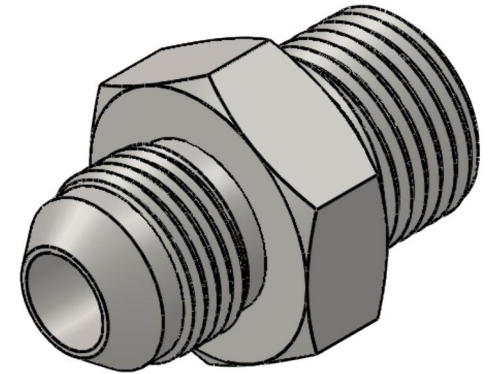

# 7002-20-24-SS

Stainless Steel, SAE J514 37° Flare Male BSPP Port/Line Connector, 1-1/4" Male JIC x 1-1/2-11 Male BSPP 60° Line/Port

6701 Cochran Road  
Solon, Ohio 44139  
Phone: (440) 248-1880  
Toll Free: 1-888-331-1523

<b>Temperature Rating</b>	<b>Material</b>	<b>Industry Standards</b>	<b>Series</b>
-425°F to 1200°F	316/316L Stainless Steel	SAE J514, ISO 1179	7002-SS
<b>Pressure Rating</b>	<b>Finish</b>	ISO 8434-6	<b>Series Description</b>
1500 psi	Passivated		SAE J514 37° Flare Male BSPP Port/Line Connector