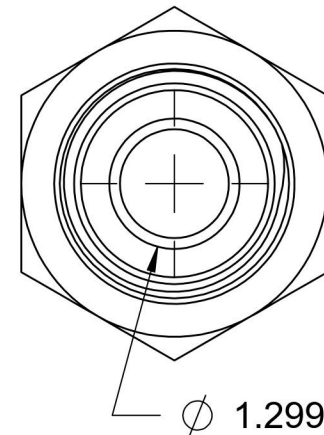

# 7002-20-24-SS

Stainless Steel, SAE J514 37° Flare Male BSPP Port/Line Connector, 1-1/4" Male JIC x 1-1/2-11 Male BSPP 60° Line/Port

6701 Cochran Road  
Solon, Ohio 44139  
Phone: (440) 248-1880  
Toll Free: 1-888-331-1523

<b>Temperature Rating</b>	<b>Material</b>	<b>Industry Standards</b>	<b>Series</b>
-425°F to 1200°F	316/316L Stainless Steel	SAE J514, ISO 1179	7002-SS
<b>Pressure Rating</b>	<b>Finish</b>	ISO 8434-6	<b>Series Description</b>
1500 psi	Passivated		SAE J514 37° Flare Male BSPP Port/Line Connector