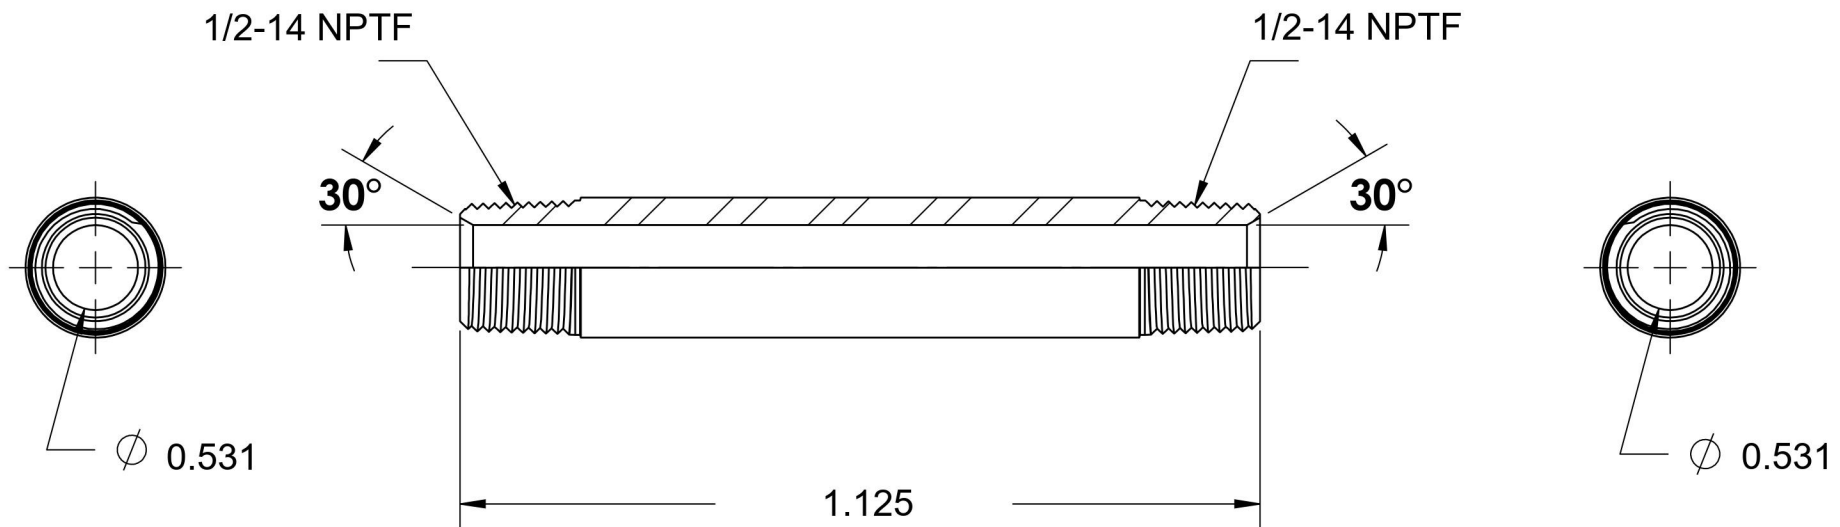

# 5404-N-08X1.125

Steel, SAE J514 Pipe Long Nipple, 1/2" Male NPTF 30° x 1/2" Male NPTF 30°

6701 Cochran Road  
Solon, Ohio 44139  
Phone: (440) 248-1880  
Toll Free: 1-888-331-1523

#### Series Description

SAE J514 Pipe Long Nipple