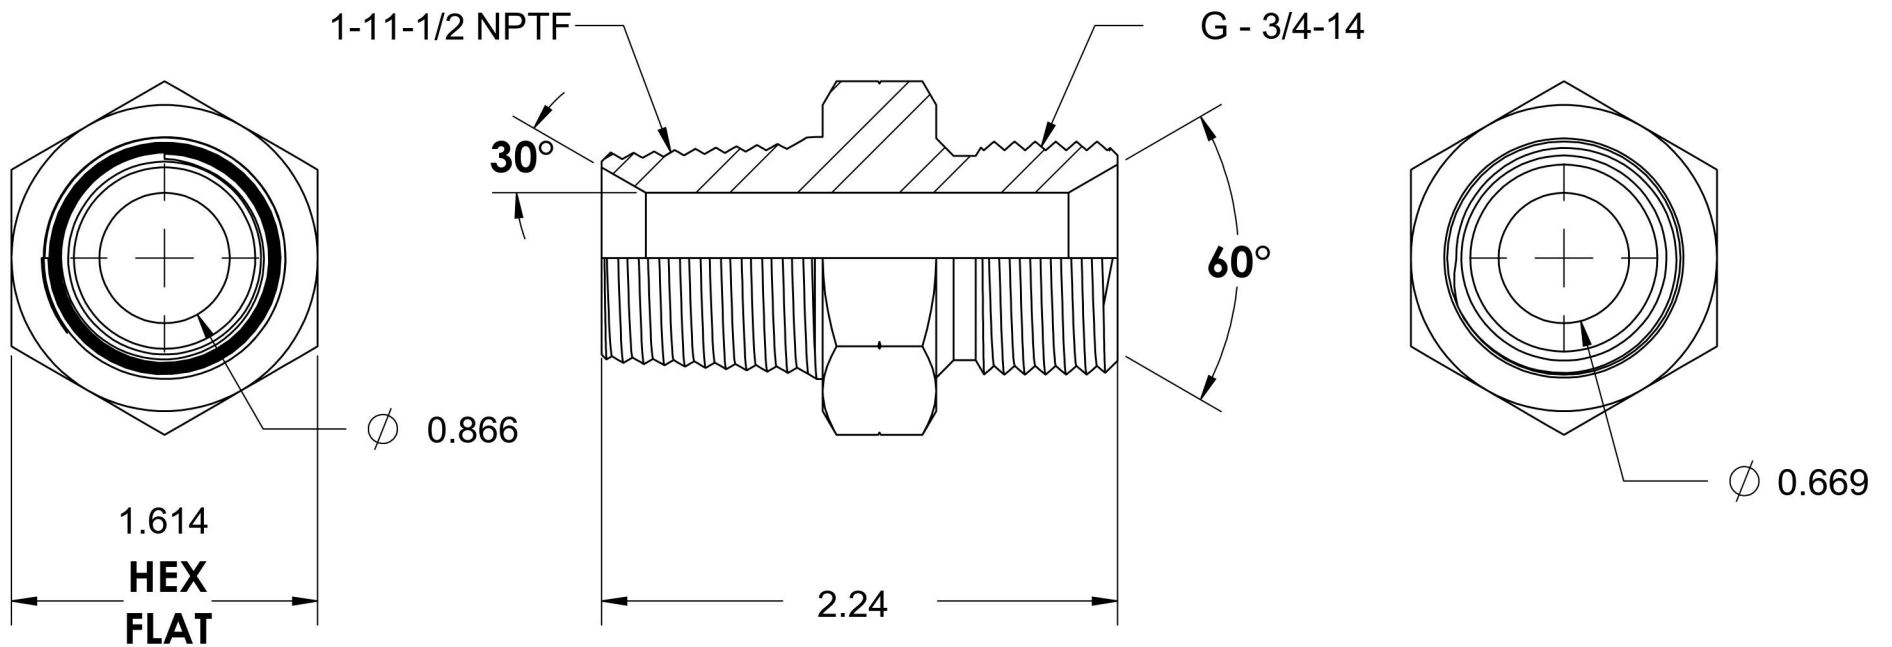

# 7032-16-12

Steel, SAE J476 Pipe Male BSPP Port/Line Adapter, 1" Male NPTF 30° x 3/4-14 Male BSPP 60° Line/Port

6701 Cochran Road  
Solon, Ohio 44139  
Phone: (440) 248-1880  
Toll Free: 1-888-331-1523

<b>Temperature Rating</b>	<b>Material</b>	<b>Industry Standards</b>	<b>Series</b>
-65°F to 500°F	C1045 / 12L14 Steel	SAE J476, ISO 1179	7032
<b>Pressure Rating</b>	<b>Finish</b>	ISO 8434-6, ASTM B633	<b>Series Description</b>
2900 psi	Trivalent Zinc		SAE J476 Pipe Male BSPP Port/Line Adapter