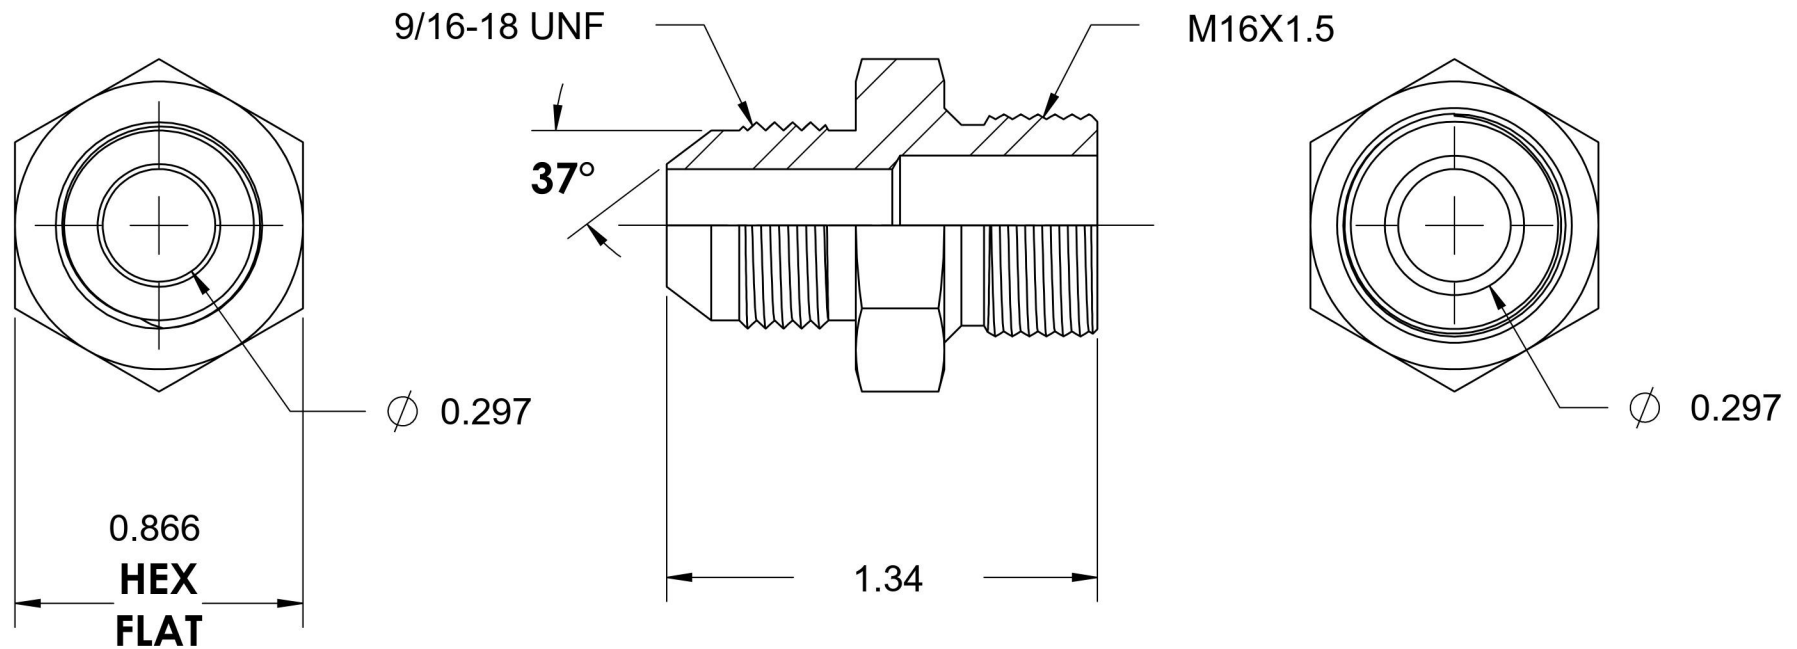

7005-06-16-SS

Stainless Steel, SAE J514 37° Flare Male Metric Port/Line Connector, 3/8" Male JIC x M16X1.5 Male Metric 60° Line/Port

6701 Cochran Road
Solon, Ohio 44139
Phone: (440) 248-1880
Toll Free: 1-888-331-1523

Temperature Rating -425°F to 1200°F	Material 316/316L Stainless Steel	Industry Standards SAE J514, ISO 9974	Series 7005-SS
Pressure Rating 6000 psi	Finish Passivated		Series Description SAE J514 37° Flare Male Metric Port/Line Connector