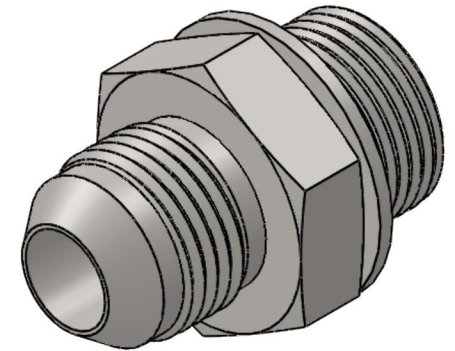

# 7005-08-22-SS-BS

Stainless Steel, SAE J514 37° Flare Metric Type (D) Bonded Seal Port/Line Connector, 1/2" Male JIC x M22X1.5 Male Metric 60° Line/Port

6701 Cochran Road  
Solon, Ohio 44139  
Phone: (440) 248-1880  
Toll Free: 1-888-331-1523

<b>Temperature Rating</b>	<b>Material</b>	<b>Industry Standards</b>	<b>Series</b>
-40°F to 250°F	316/316L Stainless Steel	SAE J514, ISO 9974	7005-BS-SS
<b>Pressure Rating</b>	<b>Finish</b>		<b>Series Description</b>
6000 psi	Passivated		SAE J514 37° Flare Metric Type (D) Bonded Seal Port/Line Connector