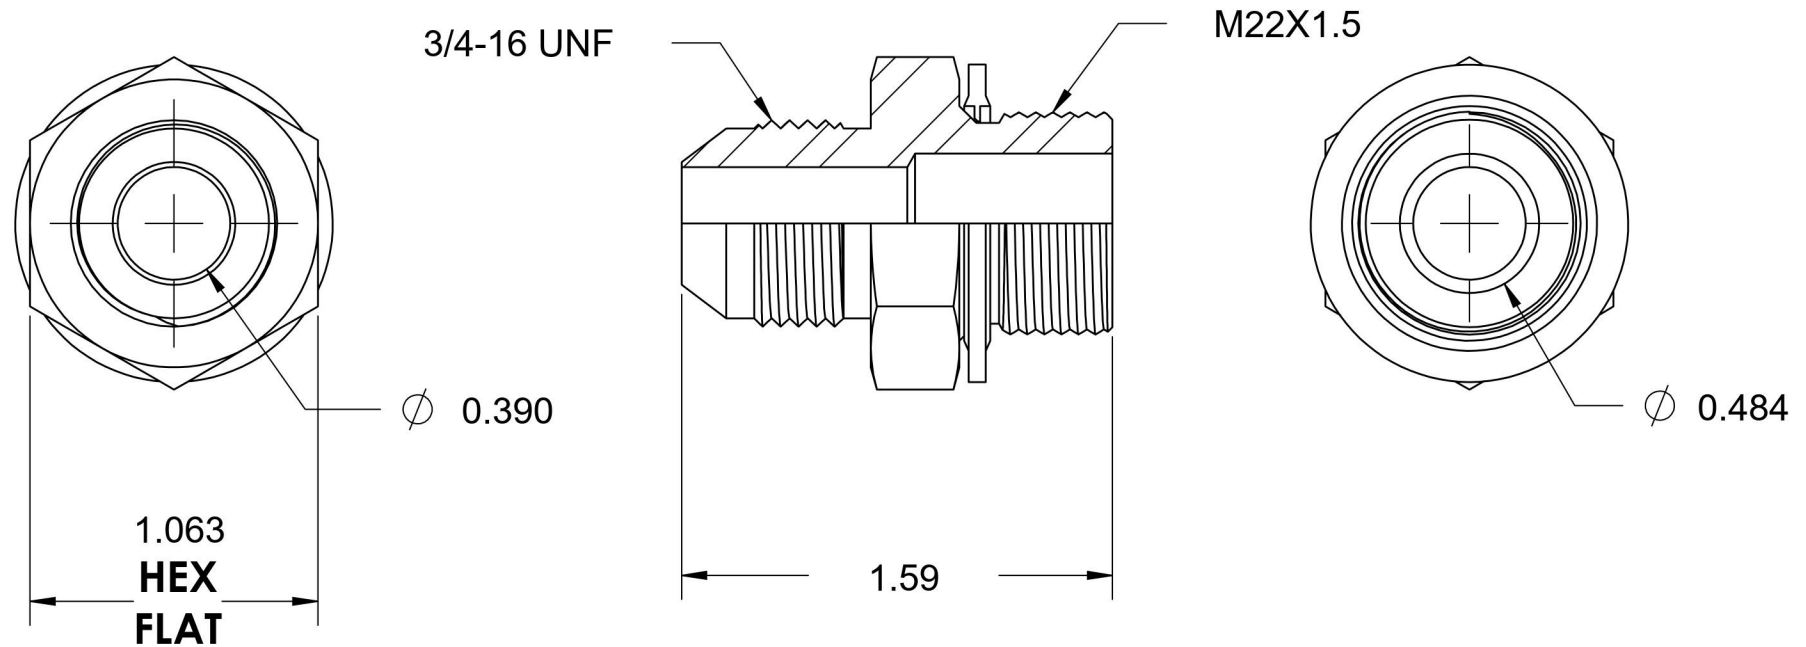

# 7005-08-22-SS-BS

Stainless Steel, SAE J514 37° Flare Metric Type (D) Bonded Seal Port/Line Connector, 1/2" Male JIC x M22X1.5 Male Metric 60° Line/Port

6701 Cochran Road  
Solon, Ohio 44139  
Phone: (440) 248-1880  
Toll Free: 1-888-331-1523

<b>Temperature Rating</b>	<b>Material</b>	<b>Industry Standards</b>	<b>Series</b>
-40°F to 250°F	316/316L Stainless Steel	SAE J514, ISO 9974	7005-BS-SS
<b>Pressure Rating</b>	<b>Finish</b>		<b>Series Description</b>
6000 psi	Passivated		SAE J514 37° Flare Metric Type (D) Bonded Seal Port/Line Connector