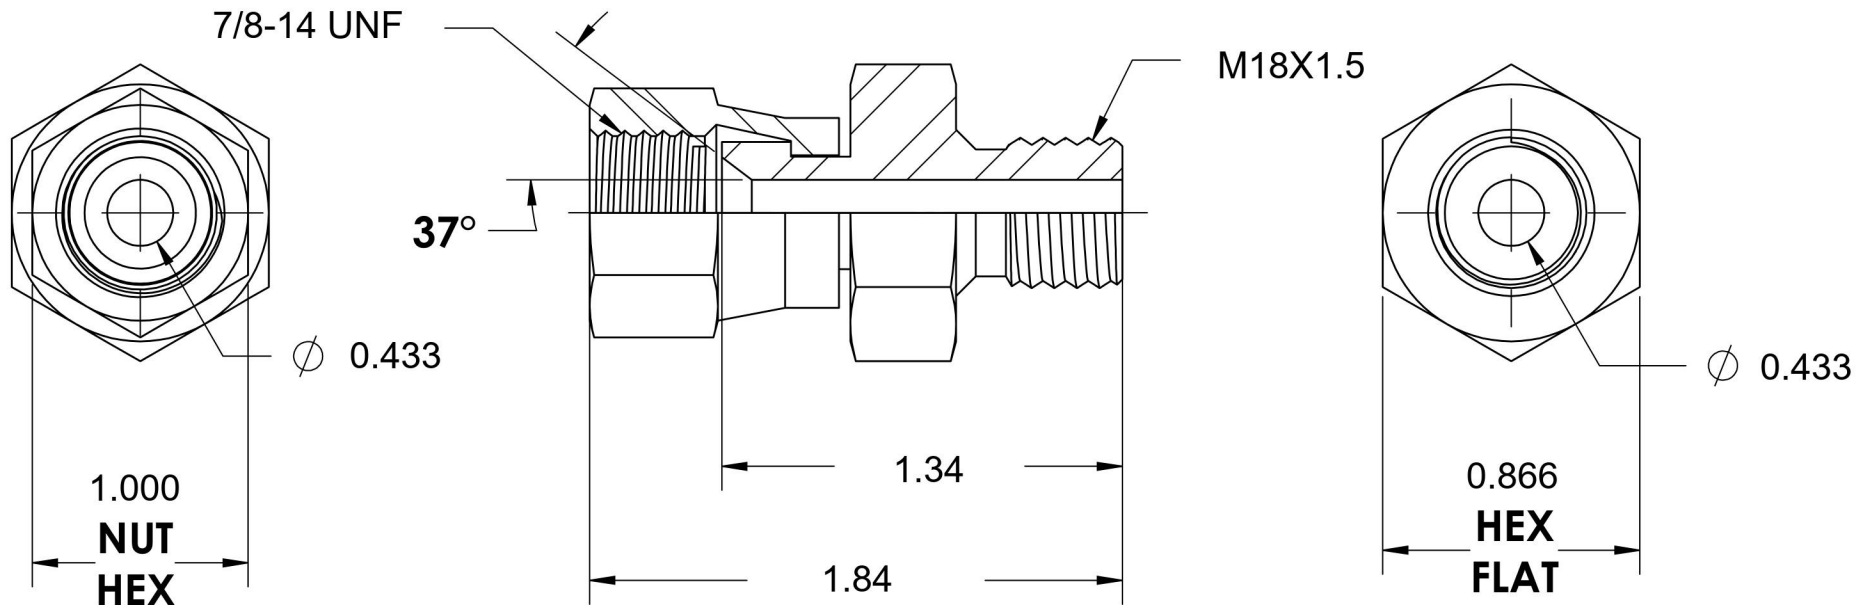

7025-10-18

Steel, SAE J514 37° Flare Swivel Male Metric Port/Line Connector, 5/8" Female JIC Swivel x M18X1.5 Male Metric 60° Line/Port

6701 Cochran Road
Solon, Ohio 44139
Phone: (440) 248-1880
Toll Free: 1-888-331-1523

Temperature Rating	Material	Industry Standards	Series
-65°F to 500°F	C1045 / 12L14 Steel	SAE J514, ISO 9974	7025
Pressure Rating	Finish	ASTM B633	Series Description
5000 psi	Trivalent Zinc		SAE J514 37° Flare Swivel Male Metric Port/Line Connector