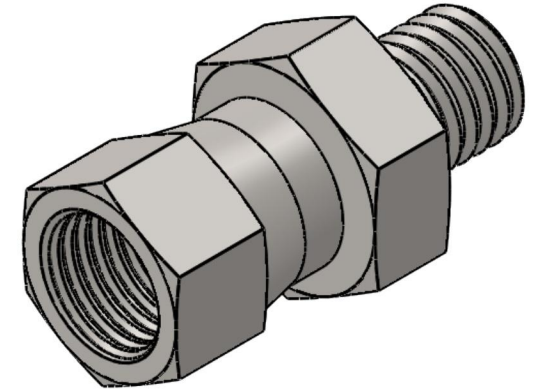

7025-10-18

Steel, SAE J514 37° Flare Swivel Male Metric Port/Line Connector, 5/8" Female JIC Swivel x M18X1.5 Male Metric 60° Line/Port

6701 Cochran Road
Solon, Ohio 44139
Phone: (440) 248-1880
Toll Free: 1-888-331-1523

Temperature Rating	Material	Industry Standards	Series
-65°F to 500°F	C1045 / 12L14 Steel	SAE J514, ISO 9974	7025
Pressure Rating	Finish	ASTM B633	Series Description
5000 psi	Trivalent Zinc		SAE J514 37° Flare Swivel Male Metric Port/Line Connector