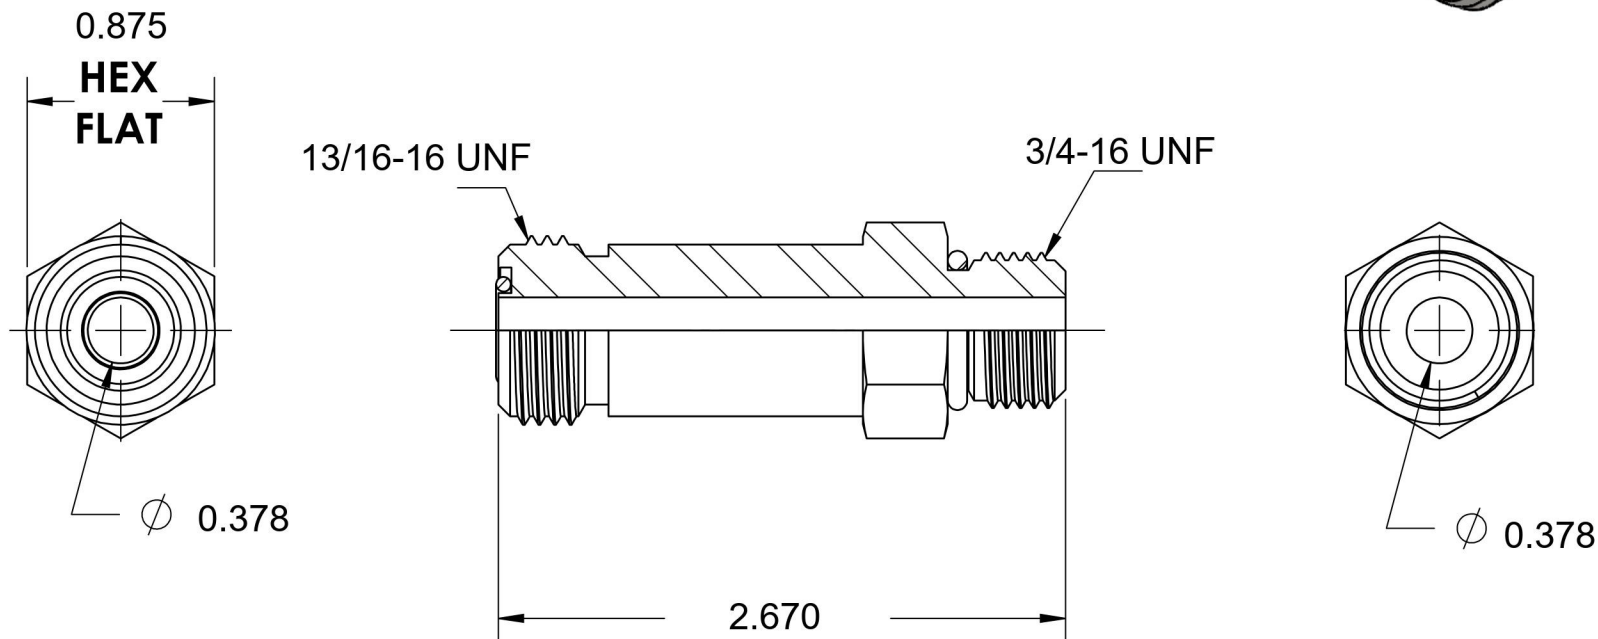

# FS6400-L-08-08-O-SS

Stainless Steel, SAE J1453 O-Ring Face Seal Long Port Connector, 1/2" Male ORFS x 3/4-16 Male ORB

6701 Cochran Road  
Solon, Ohio 44139  
Phone: (440) 248-1880  
Toll Free: 1-888-331-1523

<b>Temperature Rating</b>	<b>Material</b>	<b>Industry Standards</b>	<b>Series</b>
-40°F to 250°F	316/316L Stainless Steel	SAE J1453, SAE J1926-2 SAE J515	FS6400-L-O-SS
<b>Pressure Rating</b>	<b>Finish</b>		<b>Series Description</b>
9200 psi	Passivated		SAE J1453 O-Ring Face Seal Long Port Connector