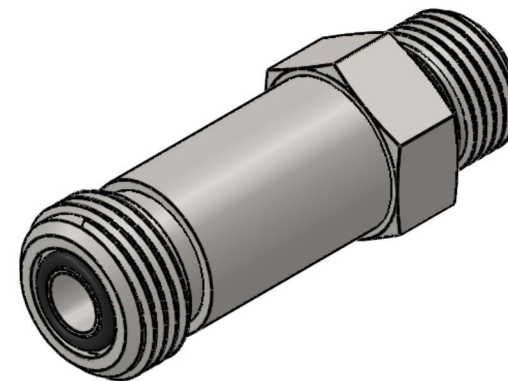

# FS6400-L-08-08-O-SS

Stainless Steel, SAE J1453 O-Ring Face Seal Long Port Connector, 1/2" Male ORFS x 3/4-16 Male ORB

6701 Cochran Road  
Solon, Ohio 44139  
Phone: (440) 248-1880  
Toll Free: 1-888-331-1523

<b>Temperature Rating</b>	<b>Material</b>	<b>Industry Standards</b>	<b>Series</b>
-40°F to 250°F	316/316L Stainless Steel	SAE J1453, SAE J1926-2 SAE J515	FS6400-L-O-SS
<b>Pressure Rating</b>	<b>Finish</b>		<b>Series Description</b>
9200 psi	Passivated		SAE J1453 O-Ring Face Seal Long Port Connector